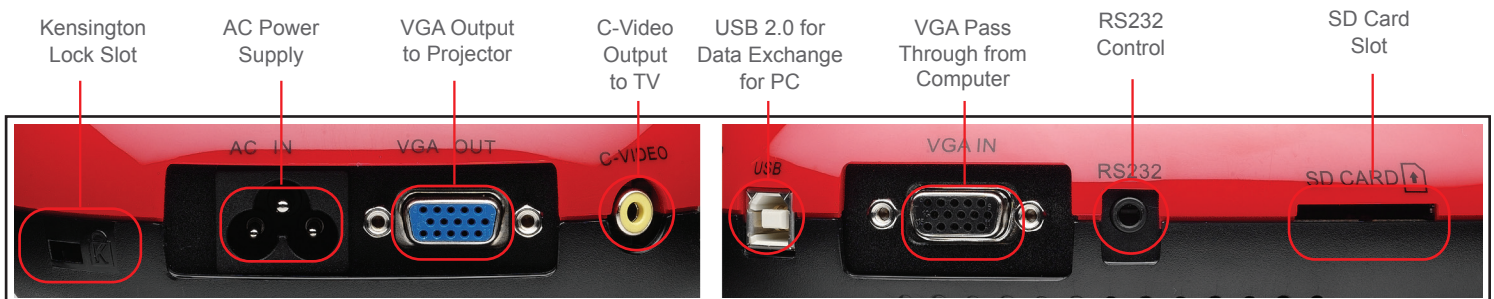

LIGHTING

Lamp Type: Cold cathode lamp provides up to 20,000 lamp life hours
Number of Lamps: One light on one independent gooseneck
Light Box: Optional

INPUT/OUTPUT

Power Supply: Built-in, 100-240 VAC, auto switching
VGA IN: Active pass through from the computer
VGA Out: VGA output to the projector
Internal Memory Capacity: Up to 120 JPEG images
External Memory Capacity: Support SDHC up to 32GB memory
USB Support: USB 2.0 High Speed (up to 480 Mbps) for seamless integration with interactive whiteboards
RS232: 3.5mm
C-Video: NTSC/PAL

SOFTWARE

Ladibug™ Software (included): Support PC Windows 7, XP, Vista and Mac OSX (free download from Lumens™ website)
Video Recording with Audio: Record video with various compression codecs
Image Capture: Single or continuous capture of JPEG images
Annotation: Add annotations directly to live image
Controls and Operations: Same set of controls as the remote control

DRIVER

Supported Platforms: Mac OSX, Windows XP and Vista
USB Driver: Support WIA and TWAIN, for integration with interactive whiteboards such as Promethean™, SMART™, Hitachi Starboard™, etc.

ACCESSORIES

Standard: Power cable, VGA cable, USB cable, C-Video cable, microscope adapters (x3), remote control
Optional: Padded carrying case, light box, USB 2.0 high speed 15 foot extension cable

I/O CONNECTIONS

OPERATION FUNCTIONS

Auto Tune: Yes, single button to adjust for best possible images
Auto Exposure: Yes
Auto White Balance: Yes
Auto Focus: Yes
Photo/Text Mode: Choose photo/grayscale/text mode
Image Mode: Choose normal/35mm slide/microscope/negative film
Image Capture: Single or continuous capturing images (time lapse photography) to built-in memory, to SD card, or computer via USB connection
Video Recording: One touch, stand-alone video recording
Picture by Picture (PBP): Split screen to display captured and live images
Freeze: Yes
Slide Show: FastSlide™ Technology to automatically or manually playback saved images
Slide Show Transition Effect: Five slide show transition effects: shutter/right/down/slide/open
Image Rotation: Full screen image rotation from 90°, 180° to 270°
Annotation: Yes, by using Lumens software
Pan / Book Mode: Automatically zoom from full page to top-half or bottom-half of the page
Projector Type: For projector image optimization
Night Vision / Low Light Mode: Yes

SECURITY

Auto Erase Mode: Option to automatically erase internal memory during power down
Anti-Theft: Kensington lock slot
Bolt Holes on Bottom for Mounting: VESA standard 75 x 75 mm

OTHER

Weight: 5.0 lbs (2.3 kg)
Dimensions: 18.1" x 5.5" x 15.7" (459.7 x 139.7 x 398.8 mm) (L x W x H)
Warranty: 5 year unlimited REPLACEMENT warranty covers all hardware including lamps
Express Replacement: Free advanced replacement program available

COMPLIANCE

Lumens™ Ladibug™ complies with these important standards: FCC-EMI, cUL, CE-EMC, CE-LVD, RoHS, and WEEE