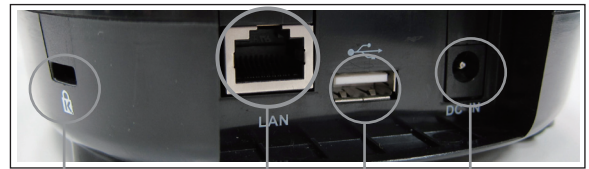

Specifications

DC-A11

WIRELESS

Wireless Standard : IEEE 802.11 n
Wireless Working Frequency : 2.4 GHz ISM radio band
Frame Rate : 20 fps (Maximum)
Transmission distance : 30m (95 feet)
Application : Ladibug™ (XP, Vista, Win7)

BATTERY

Battery work with DC120 : 6 hrs
Charging time : 3 hrs
Power Consumption : 24W (Maximum)
Battery replacement warranty : 1 year

ACCESSORY

Accessory : Dongle, Power Cord, Power Adapter, USB connector, Quick Start Guide, CD
Others : Collocating Product : DC120

OTHER

Temperature range : Centigrade : 5°C~35°C, Fahrenheit : 41°F~95°F
Weight : 535g (1.2 lbs)
Dimension : 182 x 141 x 49 mm (7.2" x 5.6" x 1.9") (L x W x H)
Dimension with Antenna : 182 x 141 x 93 mm (7.2" x 5.6" x 3.7") (L x W x H)

COMPLIANCE

Lumens™ visual presenters are compliant with these important standards: of FCC-EMI, SAR, CE-EMC, CE-LVD, CE-R&TTE, UL, RoHS, WEEE, ErP.

I/O CONNECTIONS

Kensington Lock Port   Ethernet LAN   USB 2.0   DC IN

Specifications

DC120

IMAGING

Sensor Technology : CMOS
Output Resolution : XGA (1024 x 768), SXGA (1280x960), UXGA (1600x1200)
Frame Rate : 30 fps (Maximum)
Zoom Capacity : 1x optical, 6x mechanical and 4x digital (only Lumens software)
Capture Area : 420 x 315 mm (17" x 12")

LIGHTING

Lamp Type : Built-in LED light

OUTPUT

USB Support : USB 2.0 High Speed (up to 480 Mbps) for independent use or seamless integration with interactive whiteboards

SOFTWARE

Ladibug™ Software Included : Support PC Windows 7, XP, Vista and Mac OSX.
Video Recording with Audio: Record video with various compression codecs.
Image Capture : Single or continuous capture of JPEG images
Annotation: Add annotations directly to live image

DRIVER

USB Driver : Support TWAIN, UAC/UVC for integration with interactive whiteboards including Promethean™, SMART™, Hitachi Starboard™, Mimio™, and others.

SECURITY

Anti-Theft : Kensington lock port
Bolt Holes on Bottom for Mounting : VESA standard 75 x 75 mm (2.95" x 2.95")

ACCESSORIES

Standard : 3m (10 foot) USB cable plus 5m (15 foot) USB extension cable – totals 8m (25 feet)
USB 2.0 High Speed Extension : No power cable required.
Optional Accessory: Microscope adapter - 28mm(1.1")(x1), padded carrying case

OPERATION FUNCTIONS

Auto Exposure : Yes
Auto White Balance : Yes
Auto Focus : Yes
Auto Tune : Yes
Photo/Text Mode : Choose photo/text mode
Image Capture : Capture images to the computer via USB connection
Audio/Video Recording : Yes, via USB by using Ladibug™ software
Built-in Microphone : Built into camera head for USB use
Image Rotation : Full screen image rotation from 0 to 180 degrees
Annotation : Yes, by using Ladibug™ software
USB Support Output Modes : VGA(640X480), SVGA(800X600), XGA (1024 x 768), SXGA (1280x960), UXGA (1600x1200), WXGA (1280x800)

OTHER

Weight : 1 kg (2.2 lbs)
Dimensions : 435 x 106 x 310 mm (17.1" x 4.2" x 12.2") (L x W x H)
Warranty : 5-year warranty

COMPLIANCE

Lumens™ visual presenters are compliant with these important standards: of FCC-EMI, cUL, CE-EMC, CE-LVD, RoHS, and WEEE.