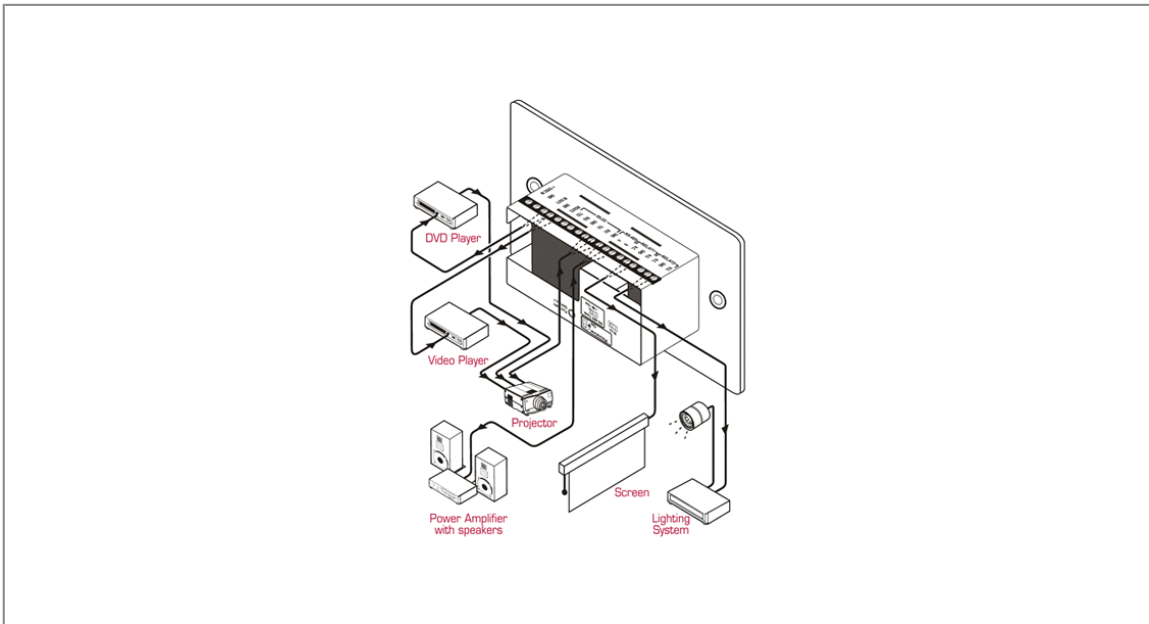

RC-6iR

FEATURES

- **6 Back Lit & Label Capable Buttons** - Up to 15 commands per macro and 4 toggling macros per button.
- **Ethernet Port** - Allows for easy setup with Kramer's Windows®-based configuration software from an internet connection anywhere in the world.
Note: Although under certain conditions the Ethernet port of the RC-6iR may be used to control an AV product, it is not designed for this purpose and we do not recommend doing this.
- **2 IR Ports.**
- **IR Learning Function** - Learn commands from IR remotes.
- **2 Relay Contact Closure Ports** - Conveniently control other room items related to the AV system such as raising and lowering drapes, the screen or the projector.
- **2 Bidirectional RS-232 and 1 RS-485 Ports** - Control up to three additional devices via serial control protocols.
- **Lock Out Feature** - The RC-6iR can be locked and unlocked to prevent tampering.
- **Dimensions** - 6.9cm x 3.14cm x 11.4cm (2.71" x 1.23" x 4.49") US; 15.1cm x 3.14cm x 8.6cm (5.94" x 1.23" x 3.39") and 15.1cm x 3.14cm x 8.0cm (5.94" x 1.23" x 3.15") EU W, D, H.
- **Wall Plate Size** - 2 gang EU, 1 gang US.