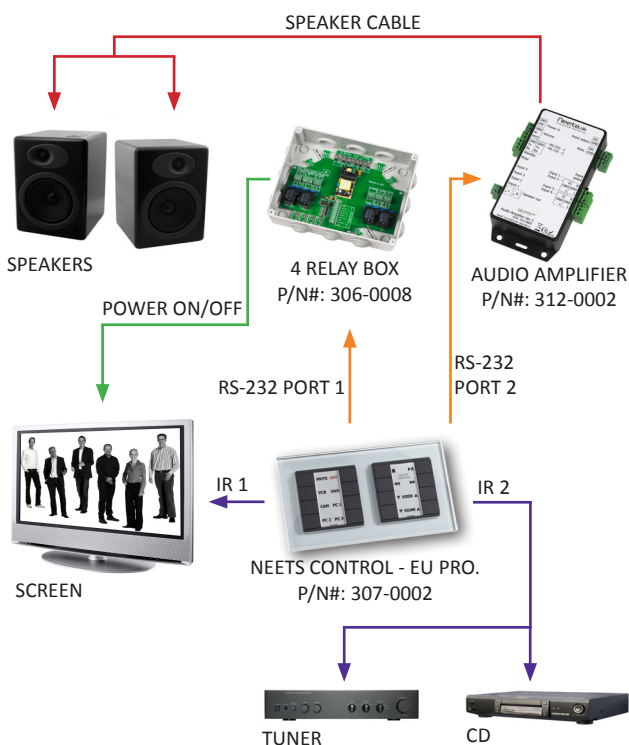

Neets

Neets Control EU Professional

P/N#: 307-0002

Perfection
since 1999

Technical specifications:

- 2 RS-232 (Rx1/Tx1, Rx2/Tx2)
- 2 IR (6 devices)
- 1 LAN 10/100 Mbit (5 devices + programming)
- 4 I/O
- 1-2 Keyboards
- 6-16 buttons
- Central Control
- Master/slave
- Sub keys (control device: play, stop, fwd etc.)

Design possibilities:

and more...

How does it connect:

neets See more at www.neets.dk