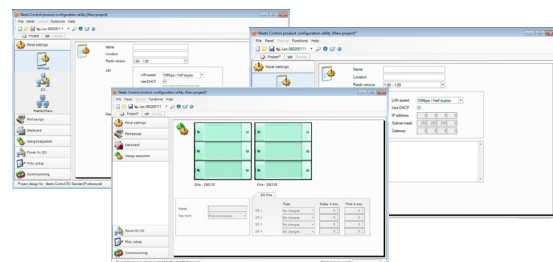

With just one button press on the control system, the projector will start and show the source you've picked, the screen will roll down and the lights will dime. You can start your presentation without any frustration - don't worry!

With the Neets Control - EU Professional you get

- High design flexibility
- Same user interface in all rooms
- Custom designed labels
- Compatibility with EU DIN standard
- 1 button press starts it all
- Easy programming
- Easy to operate for the end user, no manual needed
- Sub keys (control device: play, stop, fwd. etc.)
- Central control
- Master / slave function

Special features

Design the Neets Control - Professional in many different ways with a variety of different frames and keyboards.

Programming of Neets Control - EU Professional is easy and intuitive, through Windows based configuration utility software.