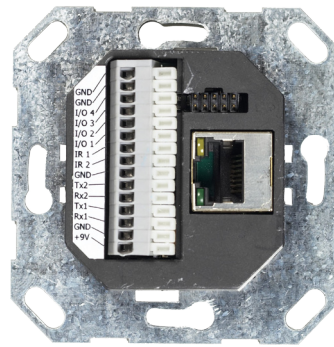

Technical specifications

Highlights/functions

- 2 x RS-232 (Rx1/Tx1, Rx2/Tx2)
- 2 x IR (control up to 6 devices)
- 4 x I/O
- 1 X LAN 10/100 Mbit (5 devices + programming)
- 1-2 keyboards
- 6-16 buttons
- 1 x IR eye included
- PIR sensor input
- LAN configuration
- Clear LED indication
- Controlled by external infrared remote control
- Projector feedback (panel follows projector)

Room functions¹

- Room light on/off control
- Screen up/down
- Automatic screen up/down
- Dark room curtains open/shut
- One button screen up/down control

Dimensions:

- H: 71mm, W:71mm, D: 25mm (inclusive connector, without frame)

Notes:

¹ Room control functions must use Neets relay boxes or equal

² Frames and keyboards not included

Neets Control - EU Pro.

Extra keyboard connector

Keyboards and frame attached²

Neets Control - EU Professional in short

The Neets Control - EU Professional is the perfect solution for your conference or class room. The system is placed in the panel on the wall next to the other switches of the room and it contains a minimum of buttons - easy and manageable.