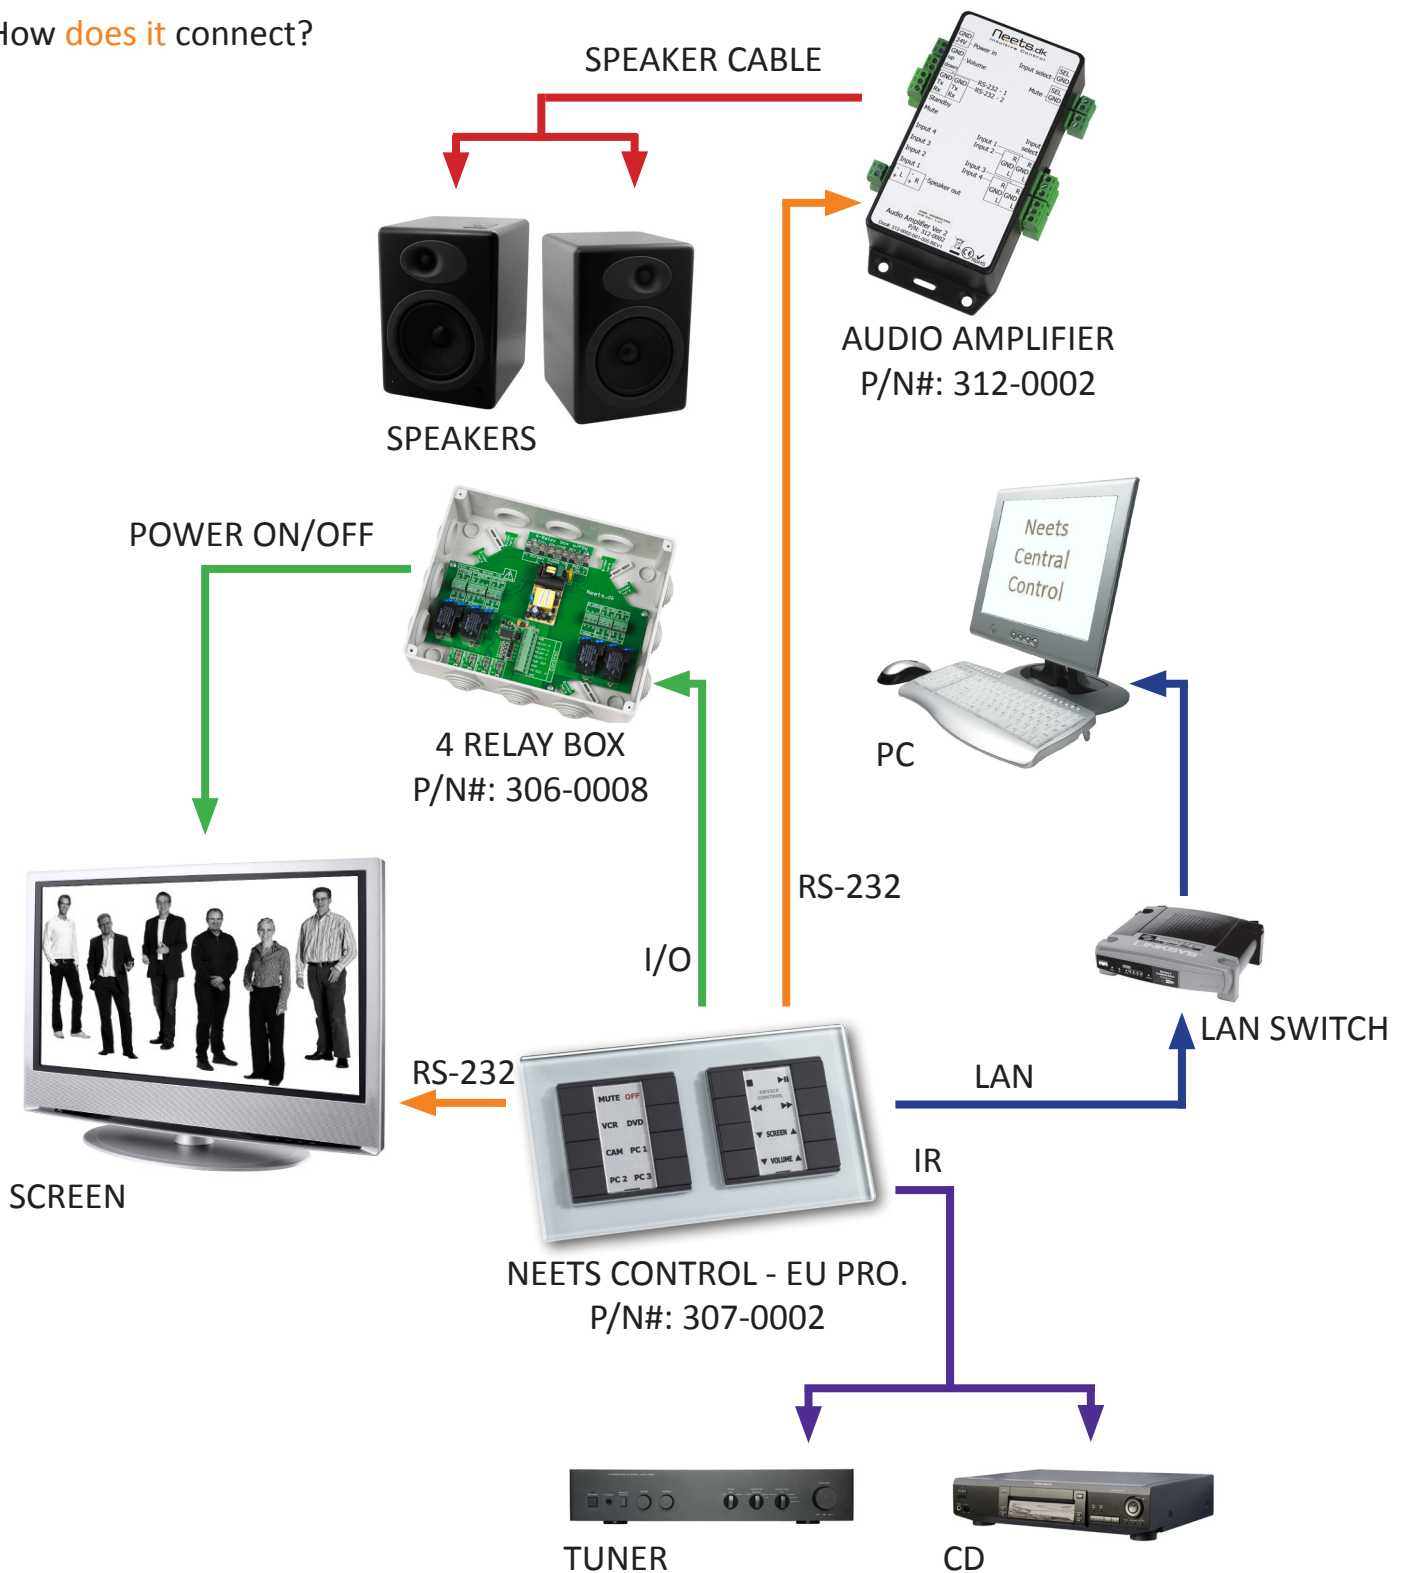

How does it connect?

The Neets Control - EU Professional is controlling the screen via RS-232 and the turner and CD player via IR. The Neets 4 relay box is controlled from the systems output, giving power on/off to the screen. The Neets Audio Amplifier is controlled from the RS-232 on the control system. Audio signals from the screen and the CD player is controlled via the Neets Audio Amplifier to the speakers. Over LAN the Neets Control - EU Professional is monitored by Neets Central Control.

Neets

Torvet 4 • 8700 Horsens • Denmark • Phone: +45 75 666 099 • E-mail: sales@Neets.dk • www.Neets.dk

Doc.no.# 230-018-02 REV3