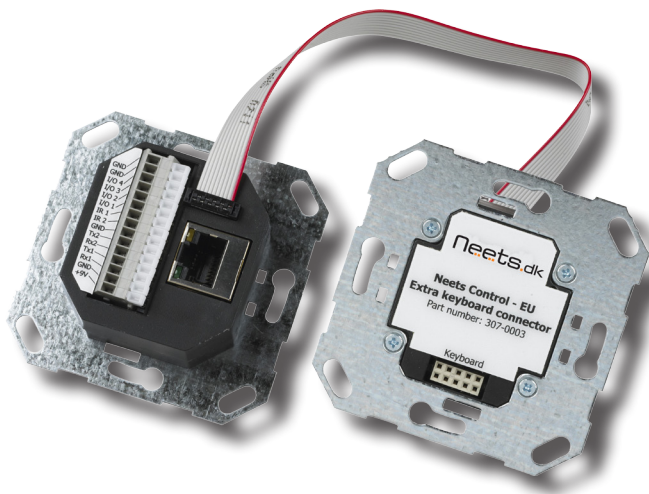

Neets Control EU Professional

Highly flexible **control system** for conference-
and meeting rooms

Neets
Intuitive Control

A unique solution

You know the situation. You are about to start an important presentation for a large audience, and worry about how to manage the advanced audio visual equipment in the auditorium. Don't worry! Neets Control - EU Professional is the solution you need.

With just one button press on the control system, the projector will start and show the source you've picked, the screen will roll down and the lights will dime. You can start your presentation without any frustration - don't worry!

With the Neets Control - EU Professional you get

- High design flexibility
- Same user interface in all rooms
- Custom designed labels
- Compatibility with EU DIN standard
- 1 button press starts it all
- Easy programming
- Easy to operate for the end user, no manual needed
- Sub keys (control device: play, stop, fwd. etc.)
- Central control
- Master / slave function

Technical specifications

Highlights/functions

- 2 x RS-232 (Rx1/Tx1, Rx2/Tx2)
- 2 x IR (control up to 6 devices)
- 4 x I/O
- 1 X LAN 10/100 Mbit (5 devices + programming)
- 1-2 keyboards
- 6-16 buttons
- 1 x IR eye included
- PIR sensor input
- LAN configuration
- Clear LED indication
- Controlled by external infrared remote control
- Projector feedback (panel follows projector)