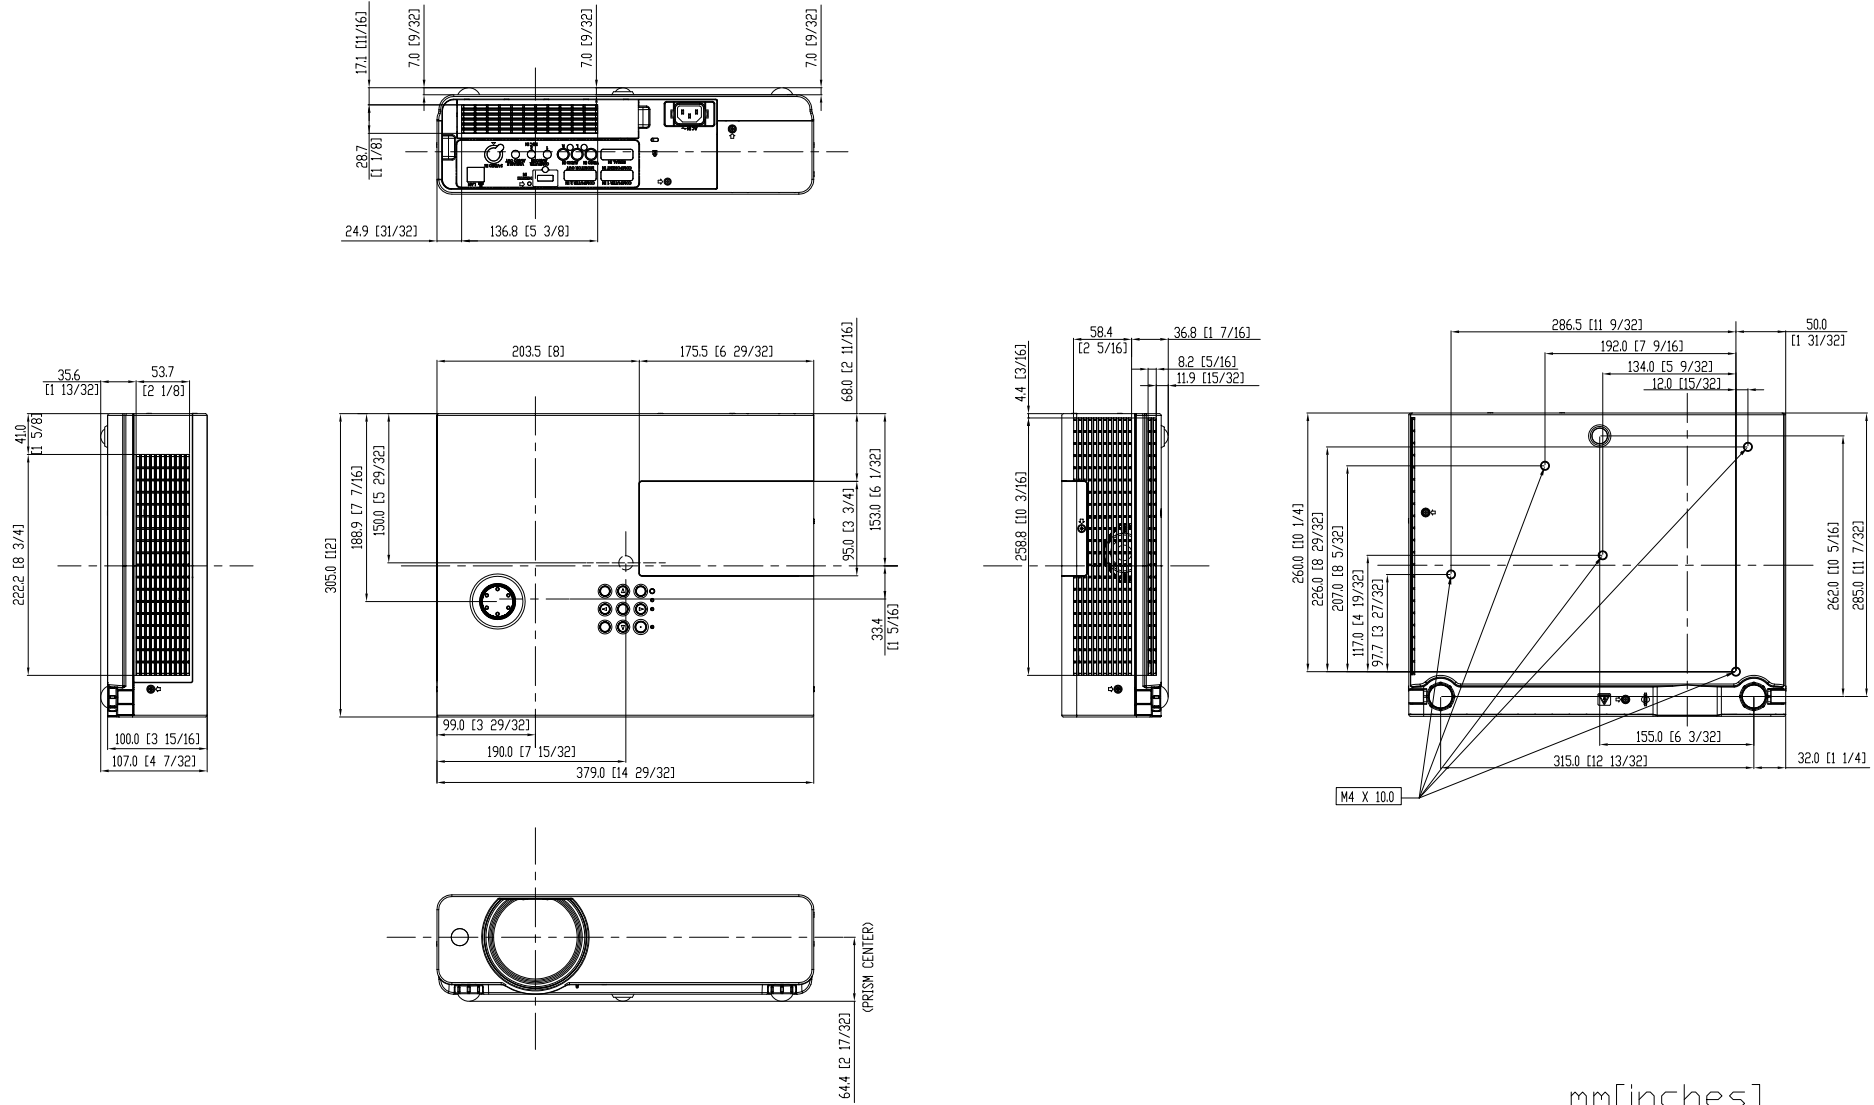

Panasonic Projector

PT-VW431D/VW430/VX500/VW435N/VX505N

mm[inches]