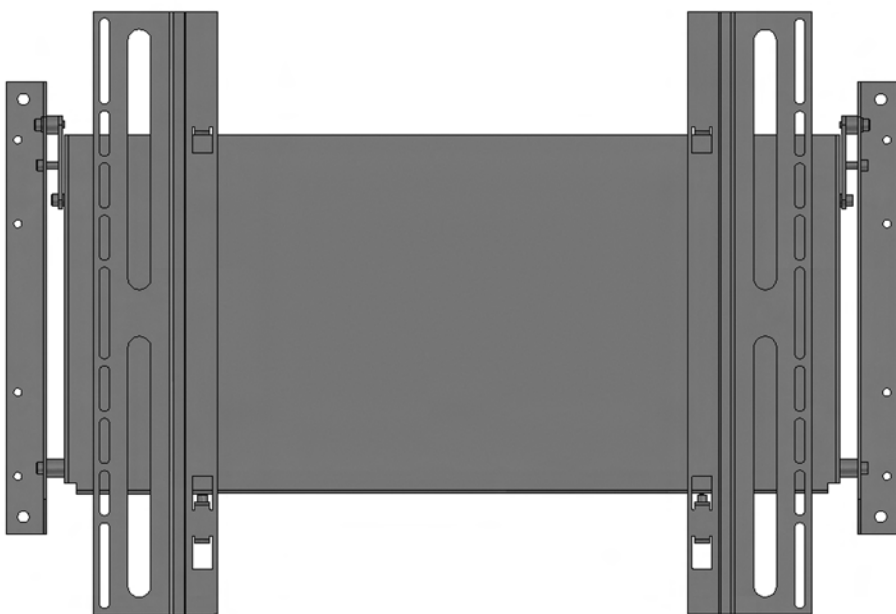

FUNC FLATSCREEN WHT

FUNCTM
BY SMS

Contents

A.	Func Flatscreen WH T Wall bracket	1		
B.	Vertical plate including hooks	2		
C.	Screws+Dist.washers Kit	2		G. Screen (Not included)
D.	Round multi washers	4		H. Wall Screws+Washers (Not included)
E.	Spring Screws	2		I. Carpenters Level (Not included)
F.	Allen Keys	4		J. Screw Driver (Not included)

Holes Pattern for Func Flatscreen WH T