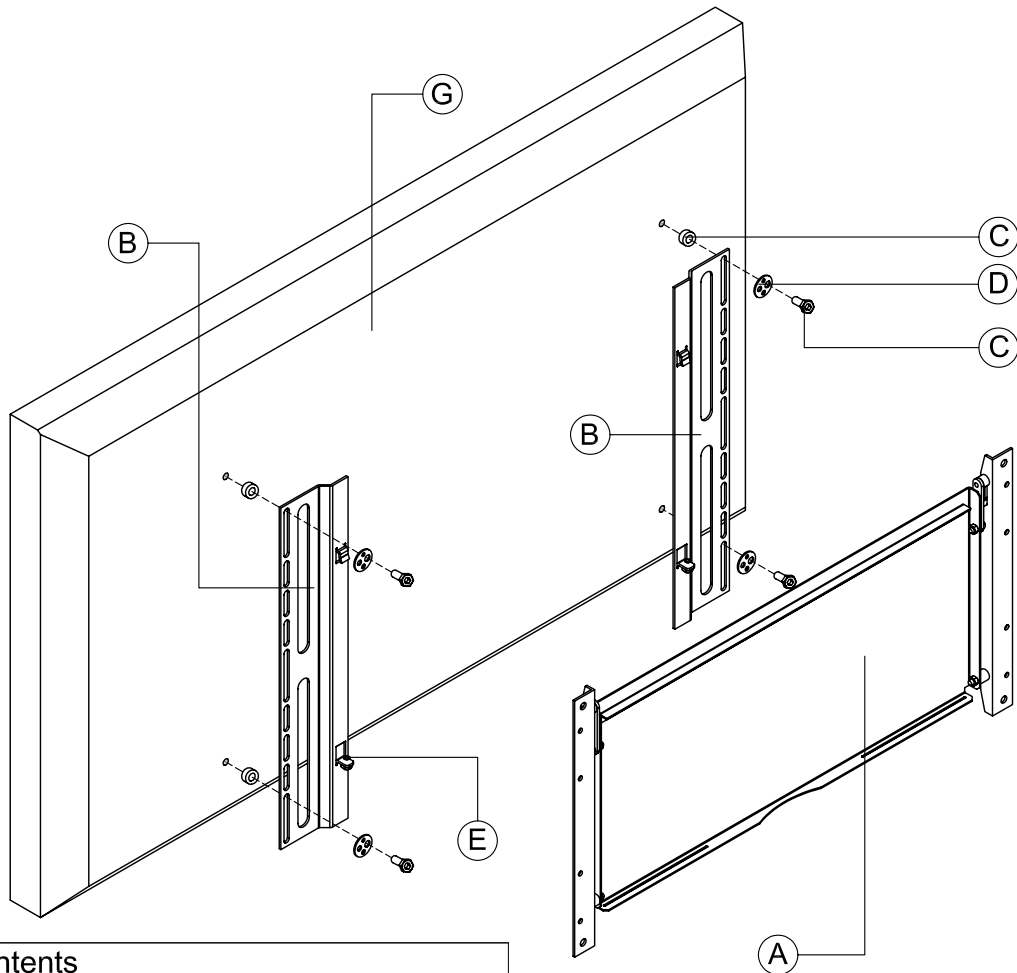

FUNC FLATSCREEN WHT

FUNCTM
BY SMS

Contents

A.	Func Flatscreen WH T Wall bracket	1		
B.	Vertical plate including hooks	2		
C.	Screws+Dist.washers Kit	2		G. Screen (Not included)
D.	Round multi washers	4		H. Wall Screws+Washers (Not included)
E.	Spring Screws	2		I. Carpenters Level (Not included)
F.	Allen Keys	4		J. Screw Driver (Not included)

Holes Pattern for Func Flatscreen WH T