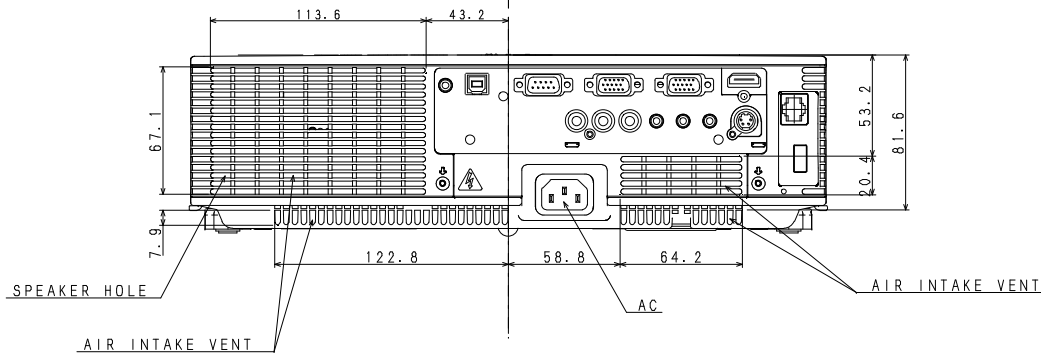

AIR INTAKE VENT

AIR INTAKE VENT

LAMP REPLACE COVER

SPEAKER HOLE

AC

AIR INTAKE VENT

AIR INTAKE VENT

SET DIM: 334.2 (W) X 78.4 (H) X 257.5 (D)
(not including protrusion)

SET DIM 335.7 (W) X 93.6 (H) X 257.5 (D)
(including protrusion)