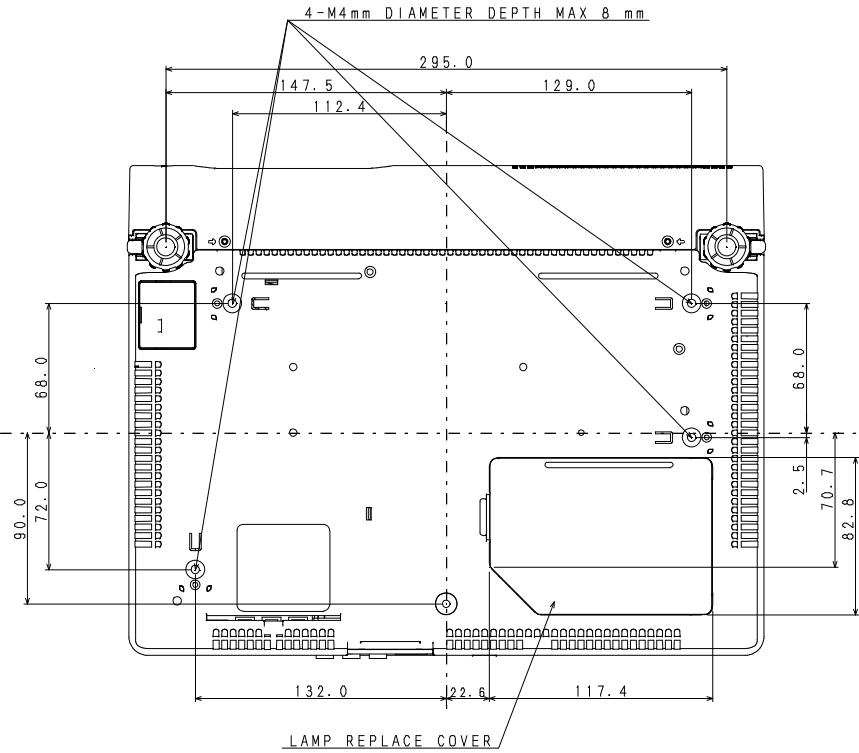

AIR INTAKE VENT

AIR INTAKE VENT

LAMP REPLACE COVER

SPEAKER HOLE

AC

AIR INTAKE VENT

AIR INTAKE VENT

SET DIM: 334.2 (W) X 78.4 (H) X 257.5 (D)
(not including protrusion)

SET DIM 335.7 (W) X 93.6 (H) X 257.5 (D)
(including protrusion)