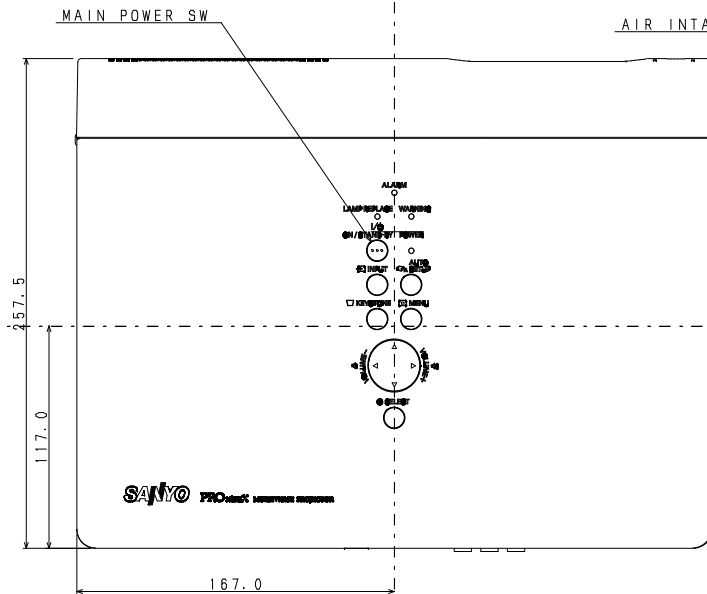

AIR INTAKE VENT

AIR INTAKE VENT

LAMP REPLACE COVER

SPEAKER HOLE

AC

AIR INTAKE VENT

AIR INTAKE VENT

SET DIM: 334.2 (W) X 78.4 (H) X 257.5 (D)
(not including protrusion)

SET DIM 335.7 (W) X 93.6 (H) X 257.5 (D)
(including protrusion)