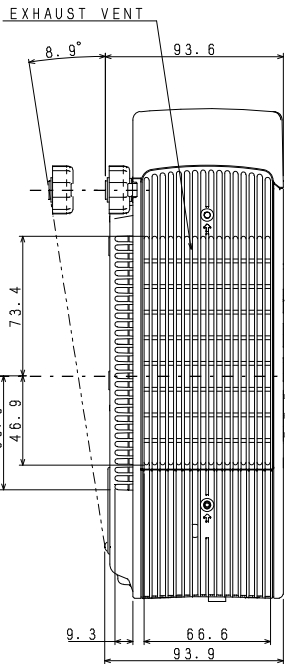

AIR INTAKE VENT

AIR INTAKE VENT

LAMP REPLACE COVER

SPEAKER HOLE

AC

AIR INTAKE VENT

AIR INTAKE VENT

SET DIM: 334.2 (W) X 78.4 (H) X 257.5 (D)
(not including protrusion)

SET DIM 335.7 (W) X 93.6 (H) X 257.5 (D)
(including protrusion)