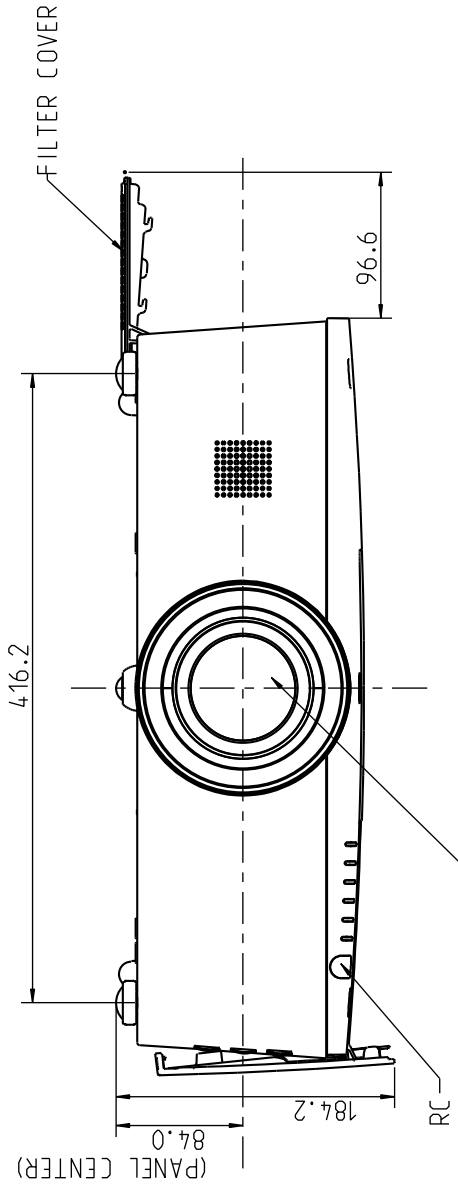

2009.09.08

LENS	A (TELE)	B (WIDE)
LNS-S20	63.7(Fixed)	
LNS-T20	88.1(Fixed)	
LNS-T21	84.3(Fixed)	
LNS-W20	83.5(Fixed)	
LNS-W21	53.9(Fixed)	

LNS S20 (STANDARD)

※REFER TO THE TABLE

※REFER TO THE TABLE

SET DIM:489.5(W) X 150.0(H) X 344.9(D)
 SET DIM:489.5(W) X 164.0(H) X 371.1(434.8)(D)
 (Including protrusion)