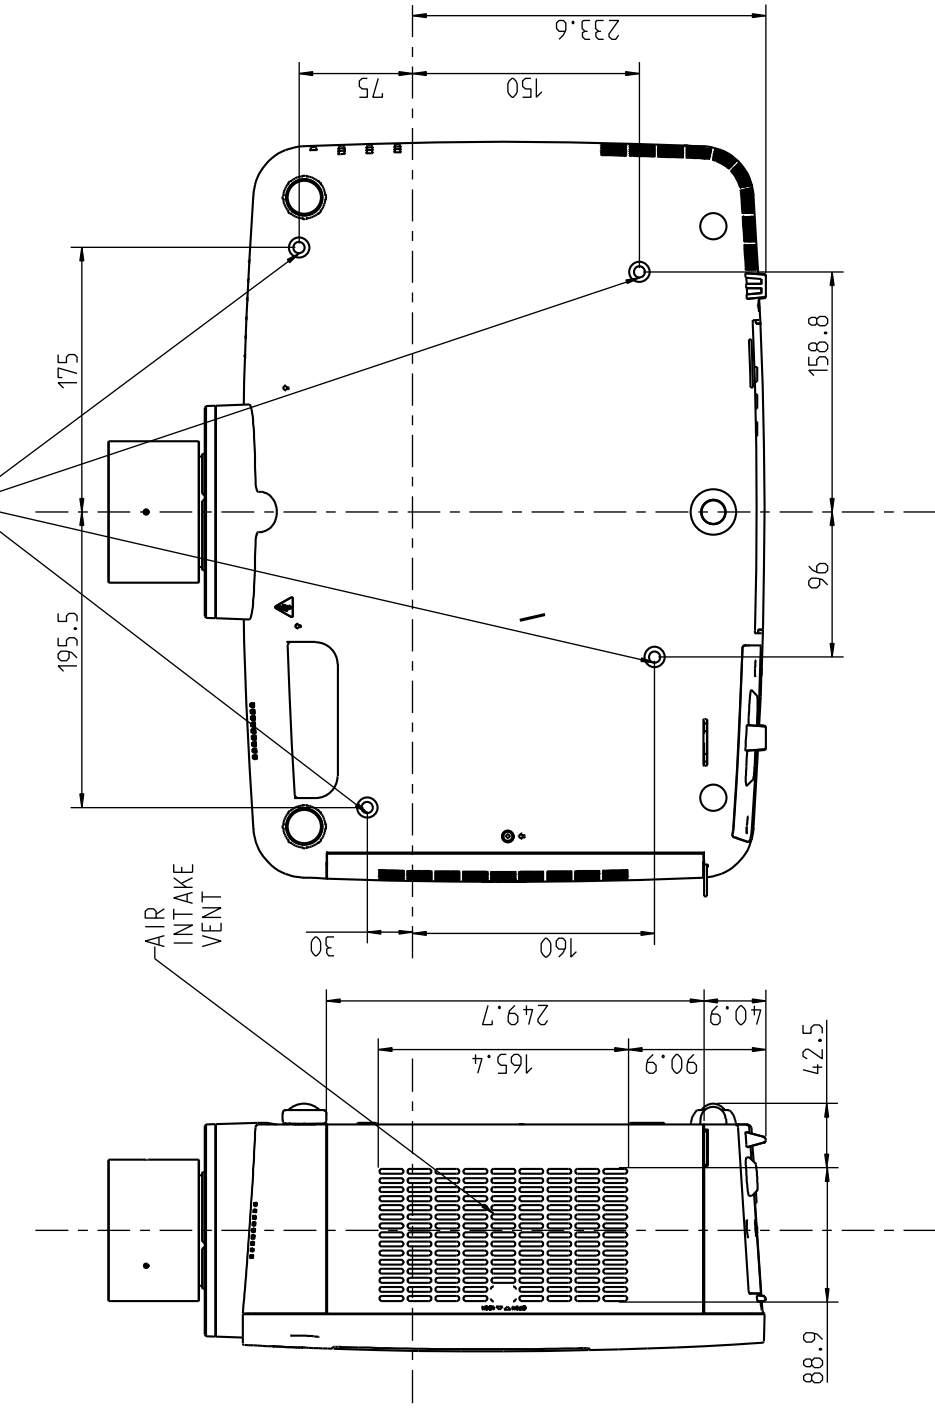

2009.09.08

LENS	A (TELE)	B (WIDE)
LNS-S20	63.7(Fixed)	
LNS-T20	88.1(Fixed)	
LNS-T21	84.3(Fixed)	
LNS-W20	83.5(Fixed)	
LNS-W21	53.9(Fixed)	

LNS S20 (STANDARD)

※REFER TO THE TABLE

※REFER TO THE TABLE

SET DIM:489.5(W) X 150.0(H) X 344.9(D)
 SET DIM:489.5(W) X 164.0(H) X 371.1(434.8)(D)
 (Including protrusion)