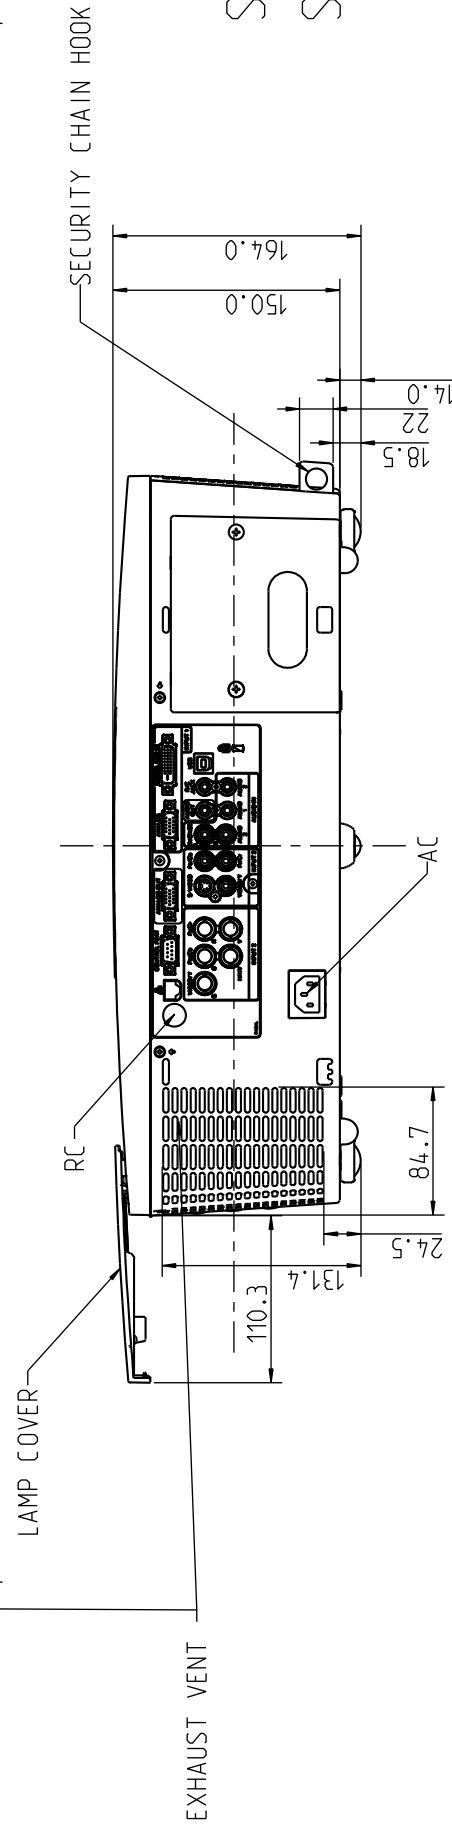

2009.09.08

LENS	A (TELE)	B (WIDE)
LNS-S20	63.7(Fixed)	
LNS-T20	88.1(Fixed)	
LNS-T21	84.3(Fixed)	
LNS-W20	83.5(Fixed)	
LNS-W21	53.9(Fixed)	

LNS S20 (STANDARD)

※REFER TO THE TABLE

※REFER TO THE TABLE

SET DIM:489.5(W) X 150.0(H) X 344.9(D)
 SET DIM:489.5(W) X 164.0(H) X 371.1(434.8)(D)
 (Including protrusion)