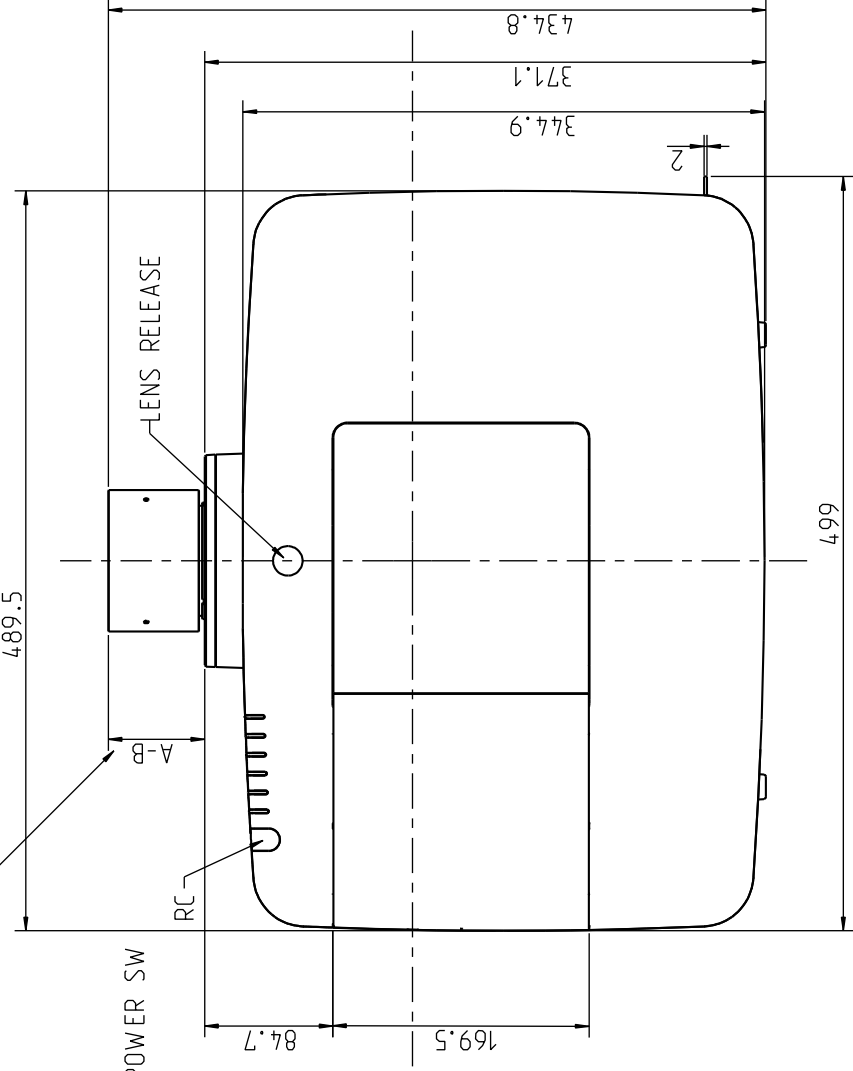

2009.09.08

LENS	A (TELE)	B (WIDE)
LNS-S20	63.7(Fixed)	
LNS-T20	88.1(Fixed)	
LNS-T21	84.3(Fixed)	
LNS-W20	83.5(Fixed)	
LNS-W21	53.9(Fixed)	

LNS S20 (STANDARD)

※REFER TO THE TABLE

※REFER TO THE TABLE

SET DIM:489.5(W) X 150.0(H) X 344.9(D)
 SET DIM:489.5(W) X 164.0(H) X 371.1(434.8)(D)
 (Including protrusion)