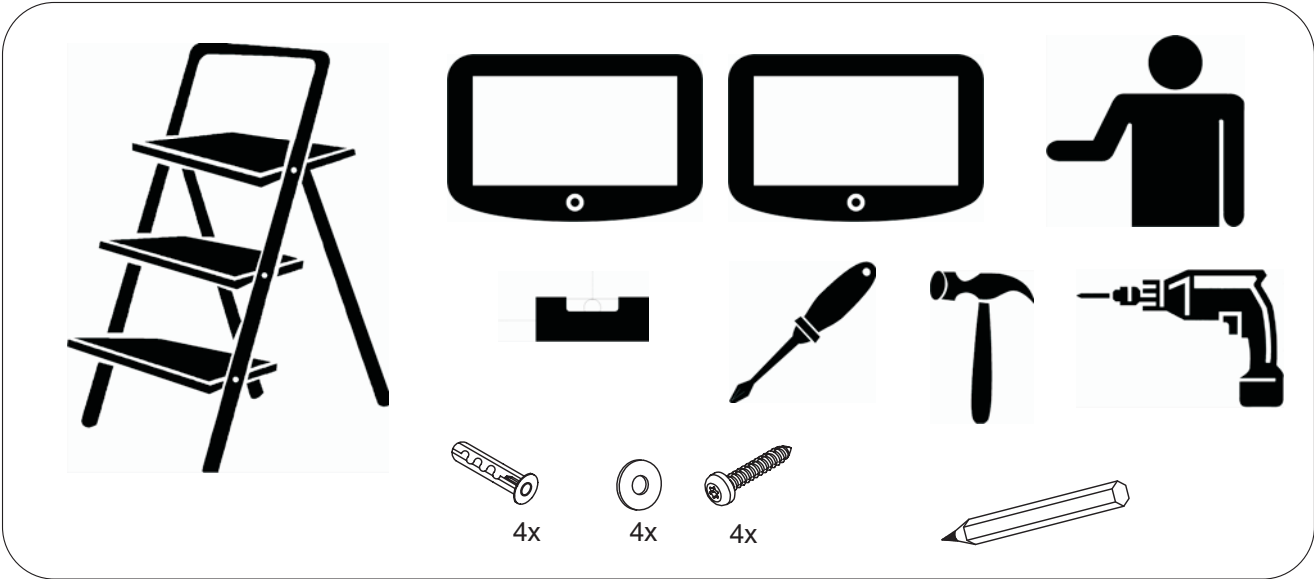

FUNCTM
BY SMS

| Contents | | |
|----------|--------------------------|--|
| A | Outer Pipe (1x) | |
| B | Inner Pipe (1x) | |
| C | Ceiling Plate (1x) | |
| D | Swivel/Tilt Adapter (1x) | |
| E | Func H Unislide (2x) | |
| F | L Profile (2x) | |
| G | Screw M8x20 (4x) | |
| H | Nut M8 (6x) | |
| I | Screw M8x70 (2x) | |
| J | Washer (2x) | |
| K | Screw M10x65 (1x) | |
| L | Nut M10 (1x) | |
| M | Allen Key (3x) | |
| N | Plastic Cover (20x) | |
| O | Washer 8,4 (2x) | |