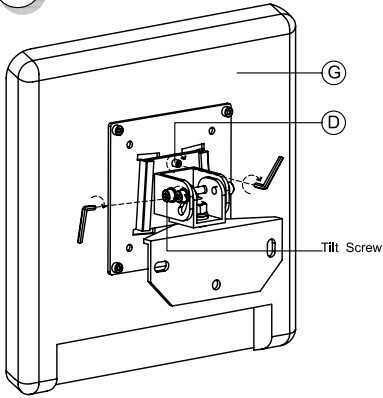

FUNC FLATSCREEN WL ST

FUNCTM
BY SMS

Contents

A.	Func Flatscreen WL ST bracket	1
B.	Wall bracket	1
C.	M4x10 screws & M4x20	4+4
D.	Safety screw	1
E.	Dist. washers Ø5 /Ø10 x10	⊗ 4
F.	Allen Key	⌒ 3
G.	Screen (Not included)	
H.	Wall Screws& Washers (Not included)	

Holes Pattern for Func Flatscreen WL ST

4

5