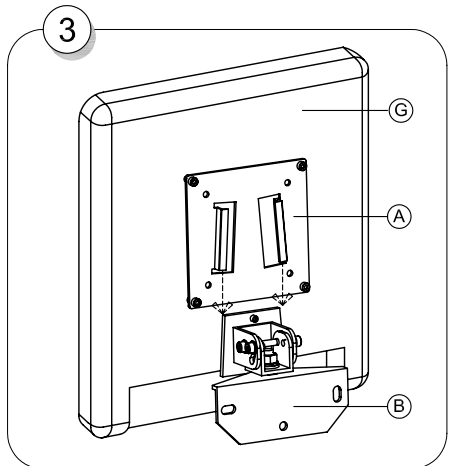

FUNC FLATSCREEN WL ST

FUNCTM
BY SMS

Contents

A.	Func Flatscreen WL ST bracket	1
B.	Wall bracket	1
C.	M4x10 screws & M4x20	4+4
D.	Safety screw	1
E.	Dist. washers Ø5 /Ø10 x10	⊗ 4
F.	Allen Key	⌒ 3
G.	Screen (Not included)	
H.	Wall Screws& Washers (Not included)	

Holes Pattern for Func Flatscreen WL ST

4

5