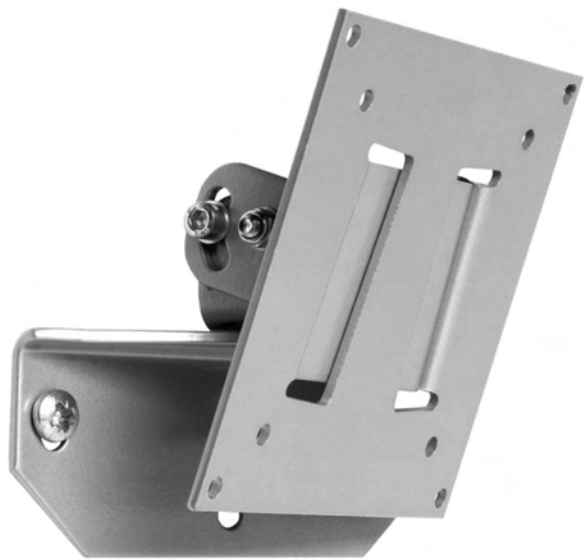

FUNC FLATSCREEN WL ST

FUNCTM
BY SMS

Contents

A.	Func Flatscreen WL ST bracket	1
B.	Wall bracket	1
C.	M4x10 screws & M4x20	4+4
D.	Safety screw	1
E.	Dist. washers Ø5 /Ø10 x10	⊗ 4
F.	Allen Key	⌒ 3
G.	Screen (Not included)	
H.	Wall Screws& Washers (Not included)	

Holes Pattern for Func Flatscreen WL ST

4

5