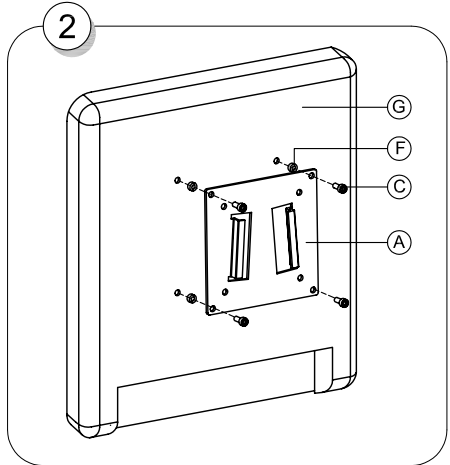

FUNC FLATSCREEN WL ST

FUNCTM
BY SMS

Contents

A.	Func Flatscreen WL ST bracket	1
B.	Wall bracket	1
C.	M4x10 screws & M4x20	4+4
D.	Safety screw	1
E.	Dist. washers Ø5 /Ø10 x10	⊗ 4
F.	Allen Key	⌒ 3
G.	Screen (Not included)	
H.	Wall Screws& Washers (Not included)	

Holes Pattern for Func Flatscreen WL ST

4

5