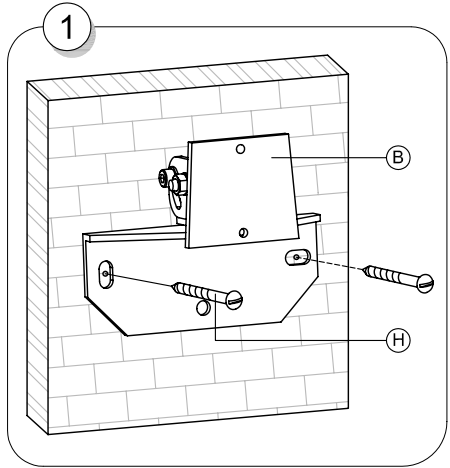

FUNC FLATSCREEN WL ST

FUNCTM
BY SMS

Contents

A.	Func Flatscreen WL ST bracket	1
B.	Wall bracket	1
C.	M4x10 screws & M4x20	4+4
D.	Safety screw	1
E.	Dist. washers Ø5 /Ø10 x10	⊗ 4
F.	Allen Key	⌒ 3
G.	Screen (Not included)	
H.	Wall Screws& Washers (Not included)	

Holes Pattern for Func Flatscreen WL ST

4

5