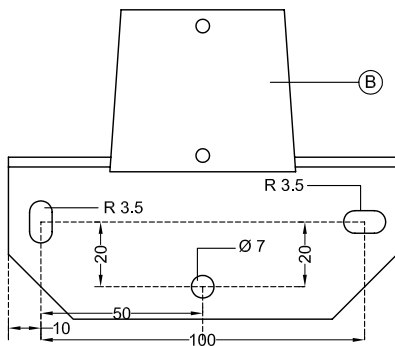

FUNC FLATSCREEN WL ST

FUNCTM
BY SMS

Contents

A.	Func Flatscreen WL ST bracket	1
B.	Wall bracket	1
C.	M4x10 screws & M4x20	4+4
D.	Safety screw	1
E.	Dist. washers Ø5 /Ø10 x10	⊗ 4
F.	Allen Key	⌒ 3
G.	Screen (Not included)	
H.	Wall Screws& Washers (Not included)	

Holes Pattern for Func Flatscreen WL ST

4

5