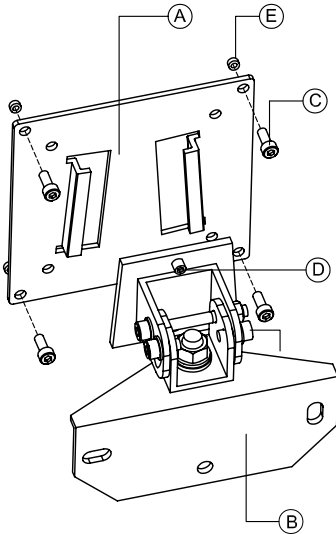

FUNC FLATSCREEN WL ST

FUNCTM
BY SMS

Contents

A.	Func Flatscreen WL ST bracket	1
B.	Wall bracket	1
C.	M4x10 screws & M4x20	4+4
D.	Safety screw	1
E.	Dist. washers Ø5 /Ø10 x10	⊗ 4
F.	Allen Key	⌒ 3
G.	Screen (Not included)	
H.	Wall Screws& Washers (Not included)	

Holes Pattern for Func Flatscreen WL ST

4

5