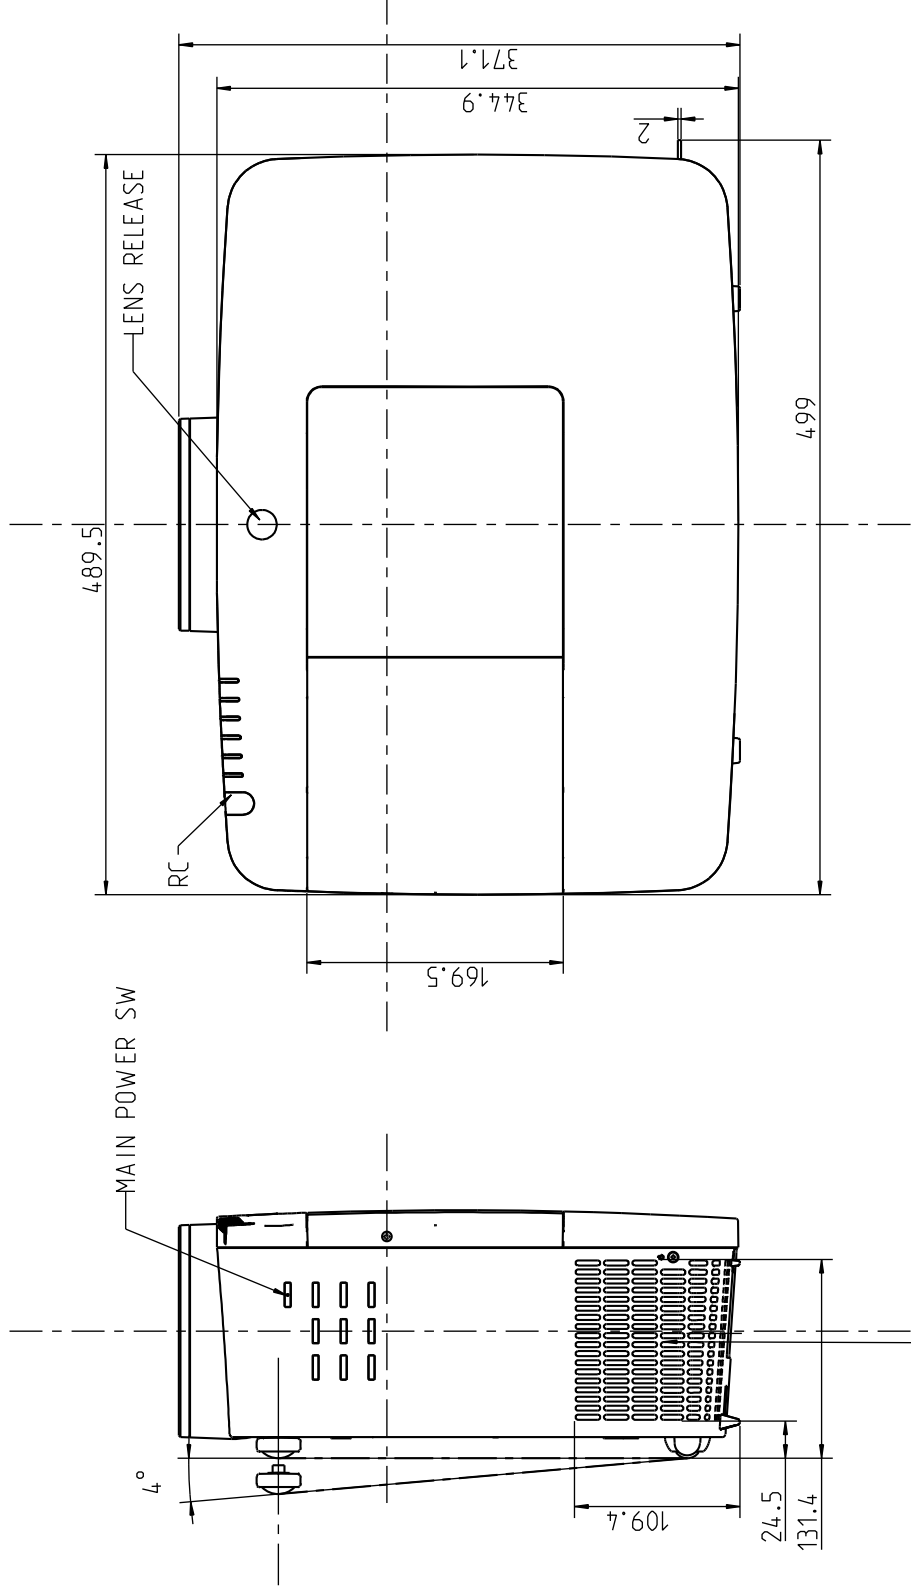

2009.09.08

SET DIM:489.5(W) X 150.0(H) X 344.9(D)
 SET DIM:489.5(W) X 164.0(H) X 371.1(D)
 (Including protrusion)

KA8AL