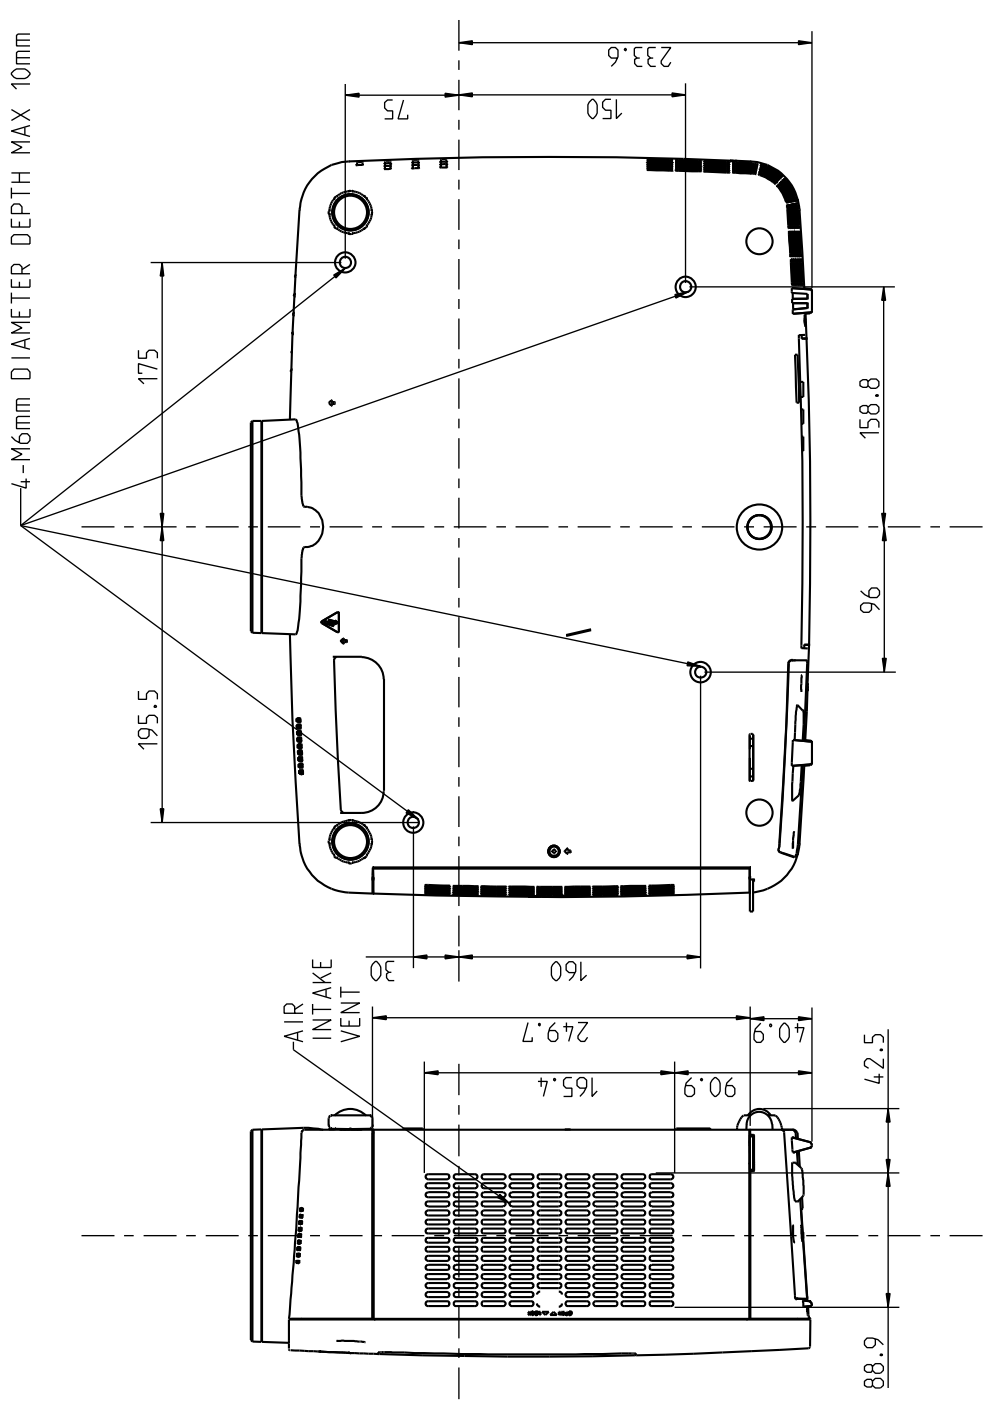

2009.09.08

SET DIM:489.5(W) X 150.0(H) X 344.9(D)
 SET DIM:489.5(W) X 164.0(H) X 371.1(D)
 (Including protrusion)

KA8AL