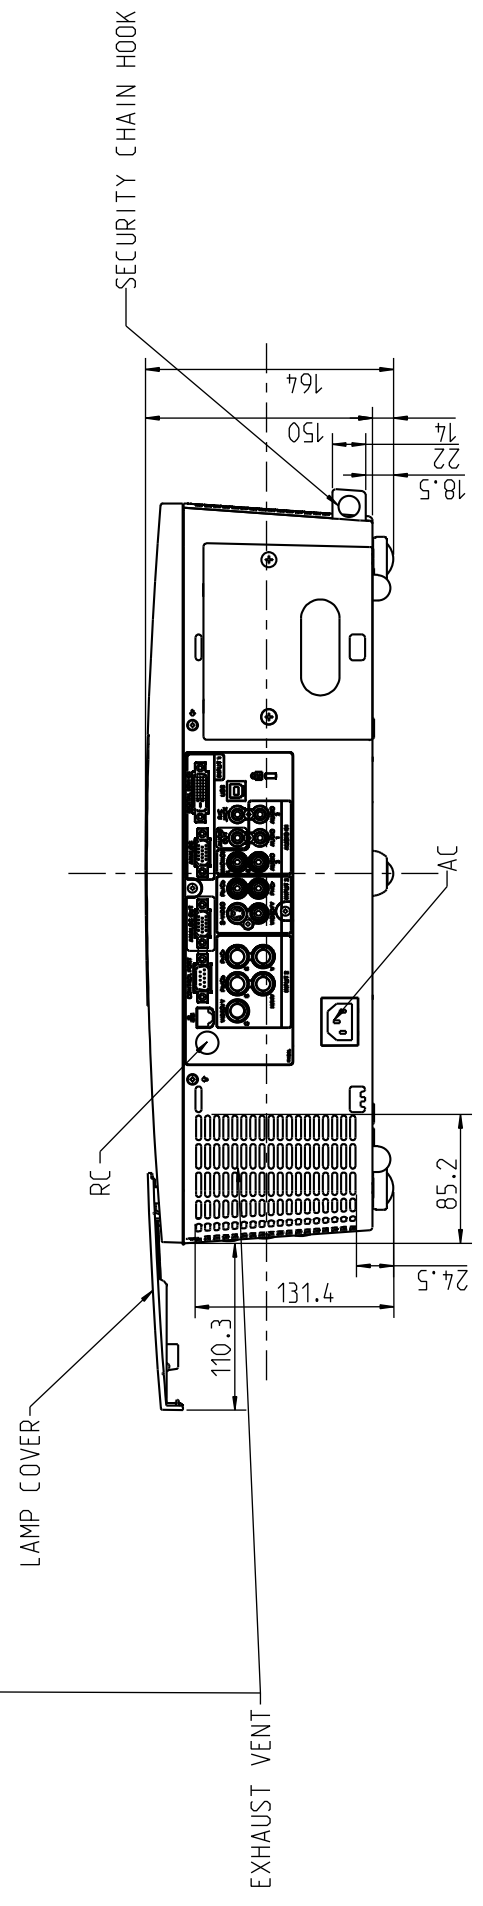

2009.09.08

SET DIM:489.5(W) X 150.0(H) X 344.9(D)
 SET DIM:489.5(W) X 164.0(H) X 371.1(D)
 (Including protrusion)

KA8AL