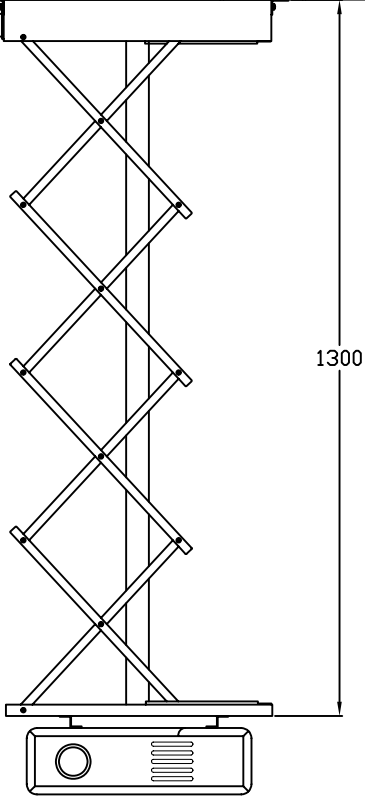

**CEILING LIFT FOR VIDEOPROJECTOR**  
**Mod. SSP130 e SSP230**

Code		<b>SSP</b>
Rev.	00	Page 1/8

**Mod. SSP130**

**Max Kg. 14**

**Mod. SSP230**

**Max Kg. 10**

**TECHNICAL DATA:**

Supply voltage	230V/50Hz
Absorption	110W- 0,47A
Electric panel	4A max
Electronic-stop motor	Becker
Motor protection class	IP44
Max. continuous working	4 min
Motor thermal protection	yes
Overload protection	yes
Cold capacity	kg. 14 mod. SSP130 kg. 10 mod. SSP230
Radio frequency receiver	868,3 MHz
Remote controller	20mt indoors 300mt outdoors
Remote controller batteries	3VDC AAA size