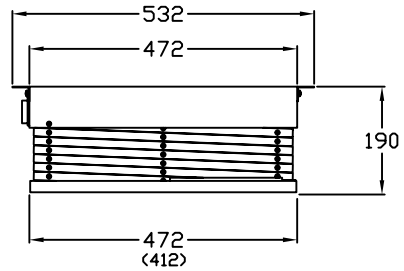

**CEILING LIFT FOR VIDEOPROJECTOR**  
**Mod. SSP130 e SSP230**

Code		<b>SSP</b>
Rev.	00	Page 1/8

**Mod. SSP130**

**Max Kg. 14**

**Mod. SSP230**

**Max Kg. 10**

**TECHNICAL DATA:**

Supply voltage	230V/50Hz
Absorption	110W- 0,47A
Electric panel	4A max
Electronic-stop motor	Becker
Motor protection class	IP44
Max. continuous working	4 min
Motor thermal protection	yes
Overload protection	yes
Cold capacity	kg. 14 mod. SSP130 kg. 10 mod. SSP230
Radio frequency receiver	868,3 MHz
Remote controller	20mt indoors 300mt outdoors
Remote controller batteries	3VDC AAA size