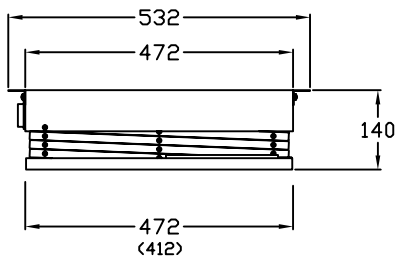

**CEILING LIFT FOR VIDEOPROJECTOR**  
**Mod. SSP130 e SSP230**

Code		<b>SSP</b>
Rev.	00	Page 1/8

**Mod. SSP130**

**Max Kg. 14**

**Mod. SSP230**

**Max Kg. 10**

**TECHNICAL DATA:**

Supply voltage	230V/50Hz
Absorption	110W- 0,47A
Electric panel	4A max
Electronic-stop motor	Becker
Motor protection class	IP44
Max. continuous working	4 min
Motor thermal protection	yes
Overload protection	yes
Cold capacity	kg. 14 mod. SSP130 kg. 10 mod. SSP230
Radio frequency receiver	868,3 MHz
Remote controller	20mt indoors 300mt outdoors
Remote controller batteries	3VDC AAA size