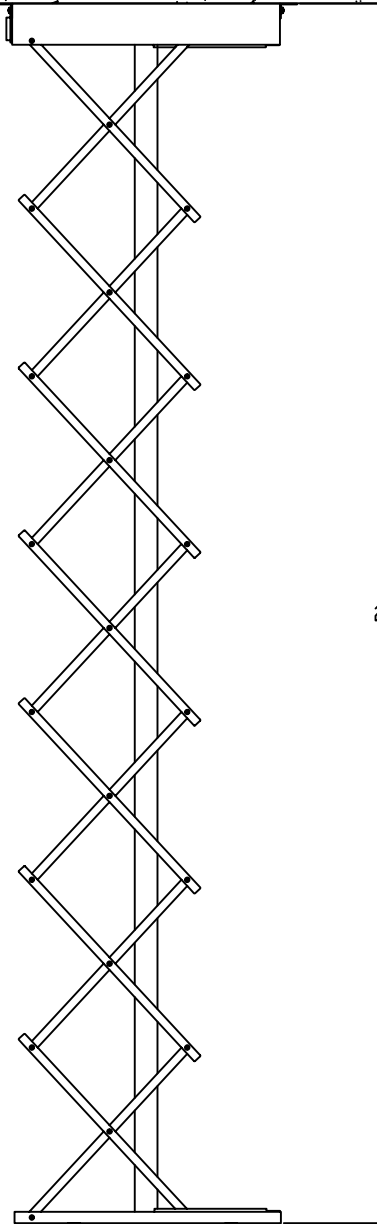

**CEILING LIFT FOR VIDEOPROJECTOR**  
**Mod. SSP130 e SSP230**

Code		<b>SSP</b>
Rev.	00	Page 1/8

**Mod. SSP130**

**Max Kg. 14**

**Mod. SSP230**

**Max Kg. 10**

**TECHNICAL DATA:**

Supply voltage	230V/50Hz
Absorption	110W- 0,47A
Electric panel	4A max
Electronic-stop motor	Becker
Motor protection class	IP44
Max. continuous working	4 min
Motor thermal protection	yes
Overload protection	yes
Cold capacity	kg. 14 mod. SSP130 kg. 10 mod. SSP230
Radio frequency receiver	868,3 MHz
Remote controller	20mt indoors 300mt outdoors
Remote controller batteries	3VDC AAA size