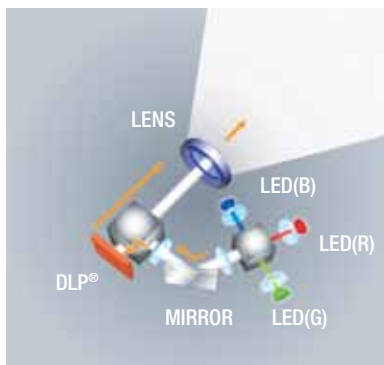

LED LIGHT SOURCE TECHNOLOGY

Up to 20,000 Hours Light Source Life

Smaller Profile, Lighter Weight, Easily Mobile