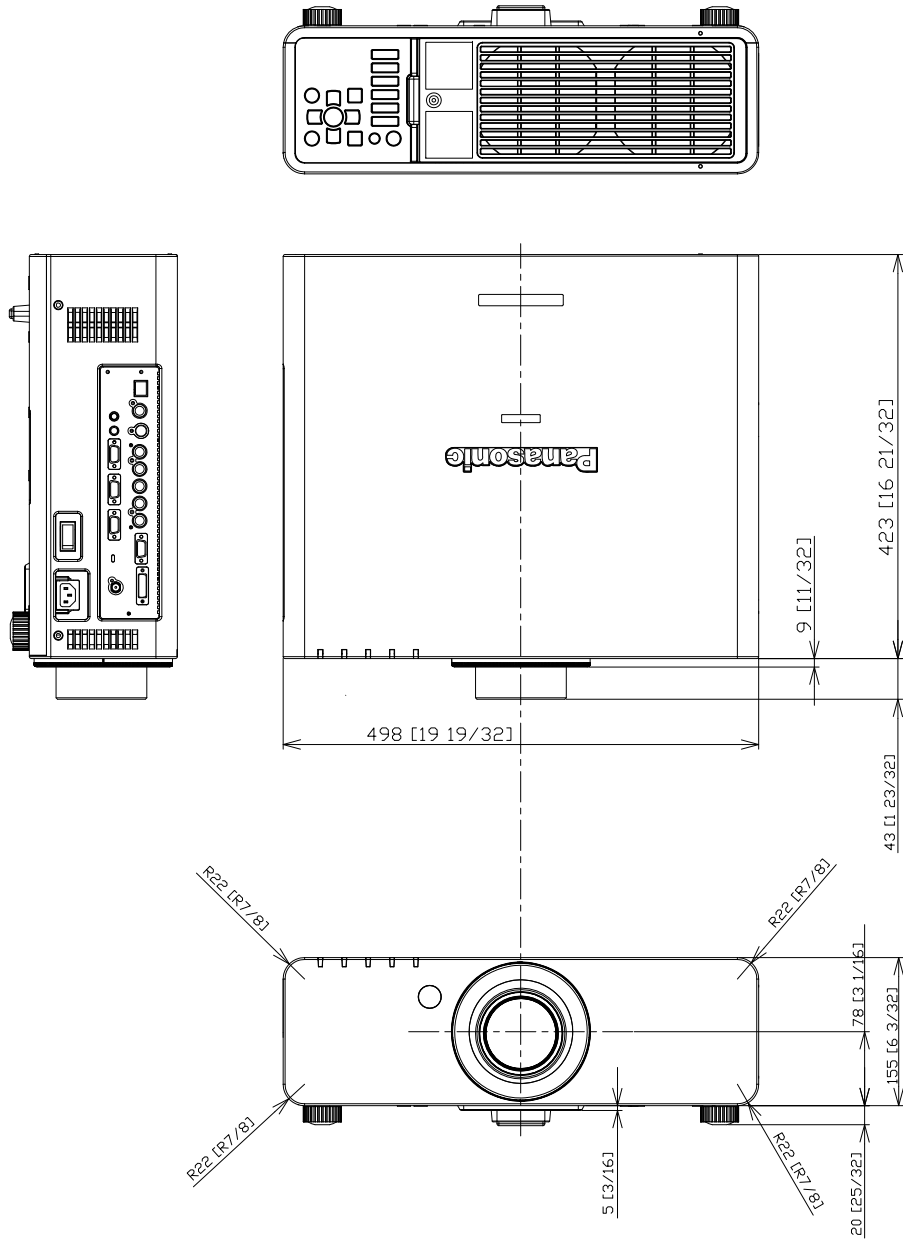

Panasonic Projector

PT-DZ770/DW740/DX810/DW730/DX800

mm [inches]