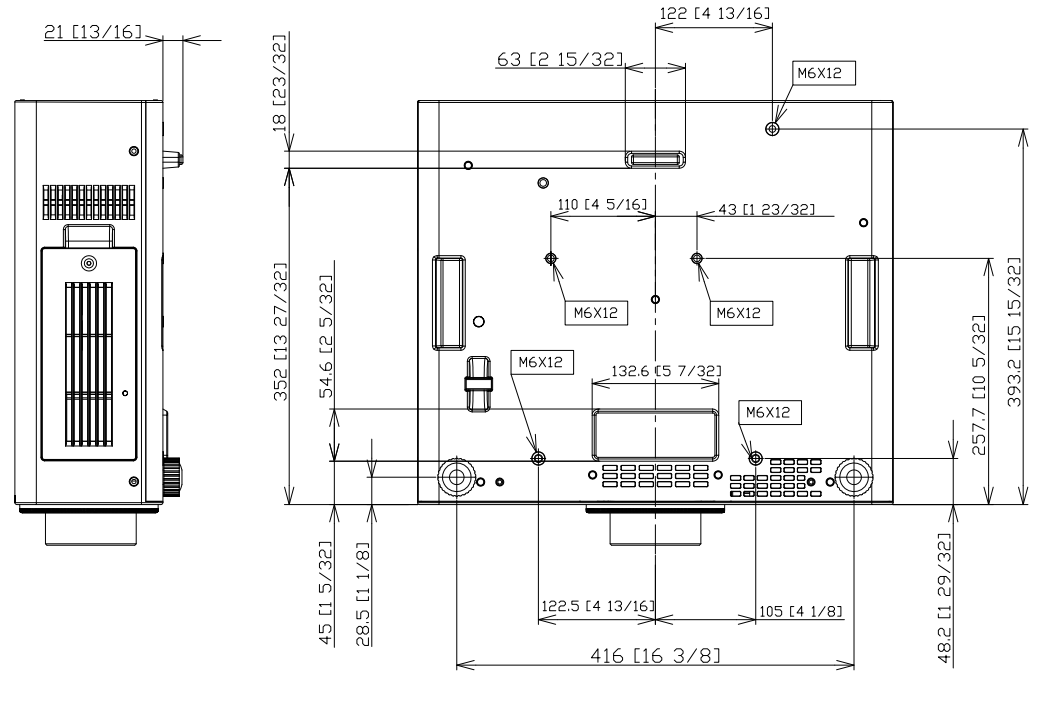

Panasonic Projector

PT-DZ770/DW740/DX810/DW730/DX800

mm [inches]