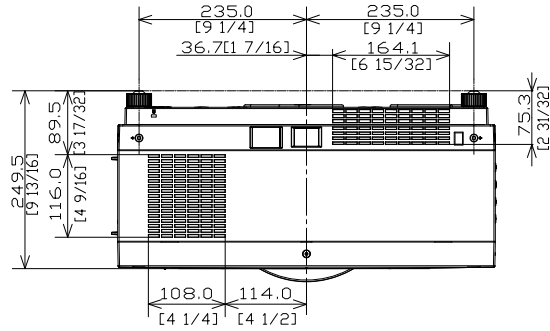

Panasonic Projector

PT-EX12K

mm [inches]