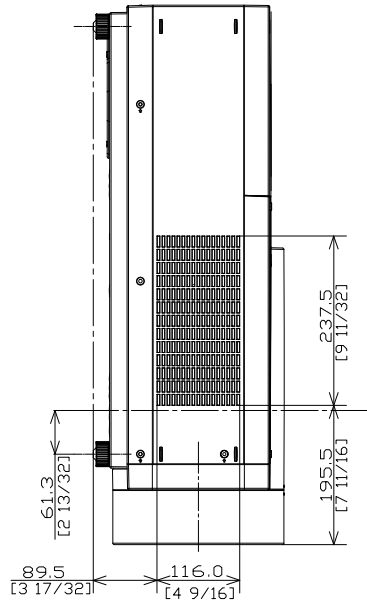

Panasonic Projector

PT-EX12K

mm [inches]