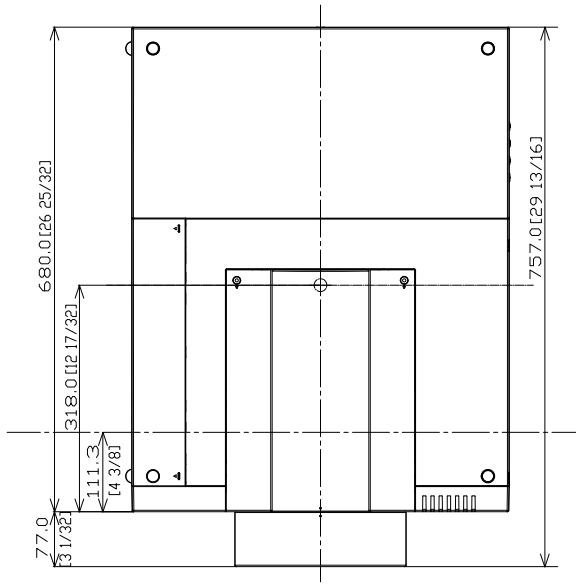

Panasonic Projector

PT-EX12K

mm [inches]