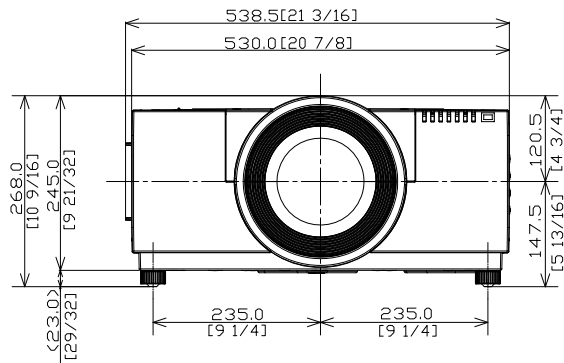

Panasonic Projector

PT-EX12K

mm [inches]