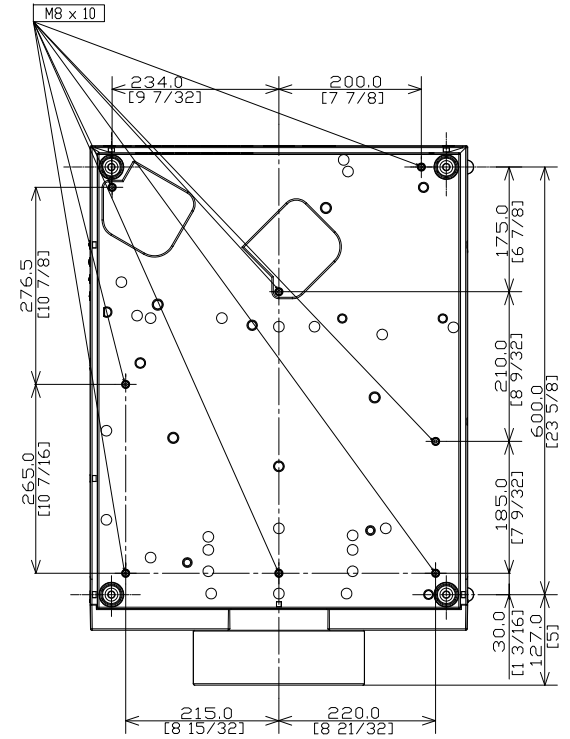

Panasonic Projector

PT-EX12K

mm [inches]