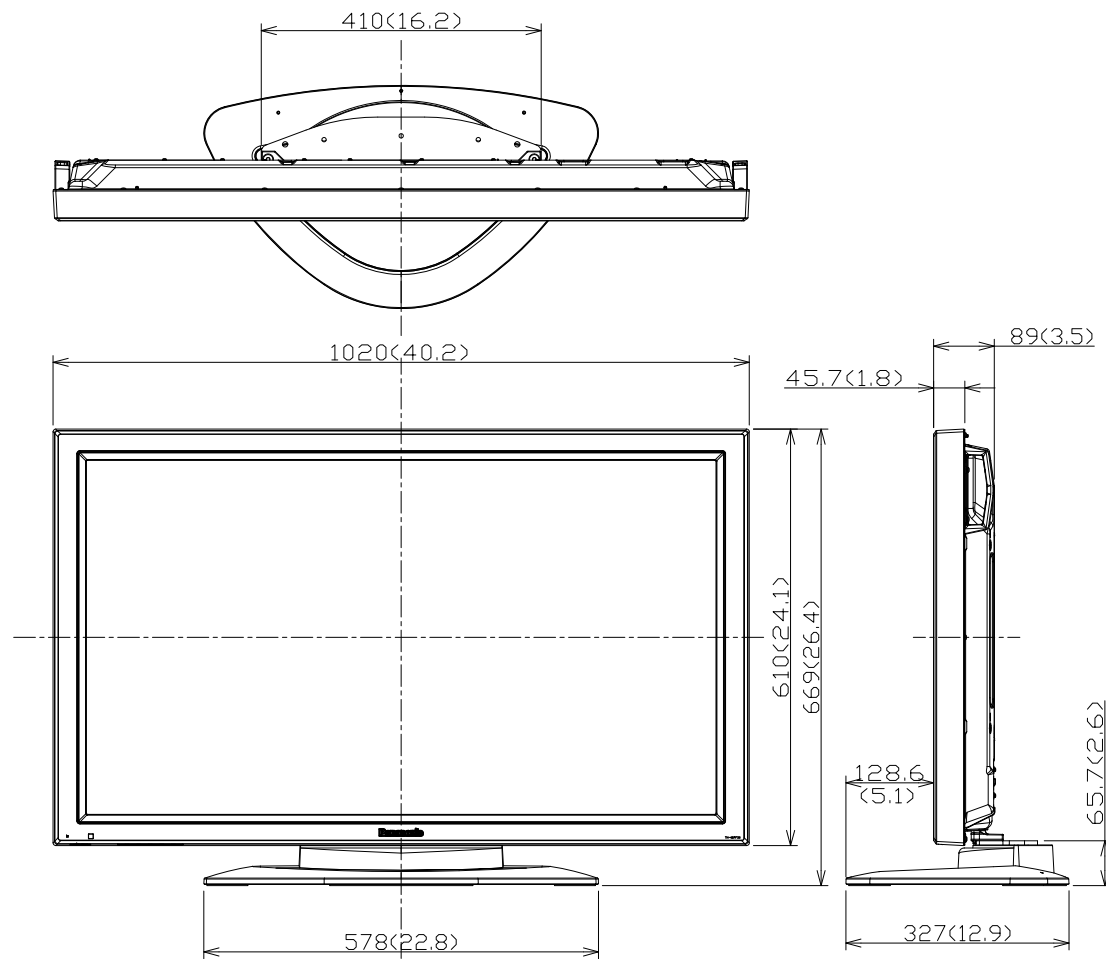

# 42-inch Full HD Plasma Monitor with Pedestal [TH-42BT300]+[TY-ST20-K]

18-January-2012

Design and specifications subject to change without notice.

Unit : mm(inches)

© Panasonic Corporation 2012