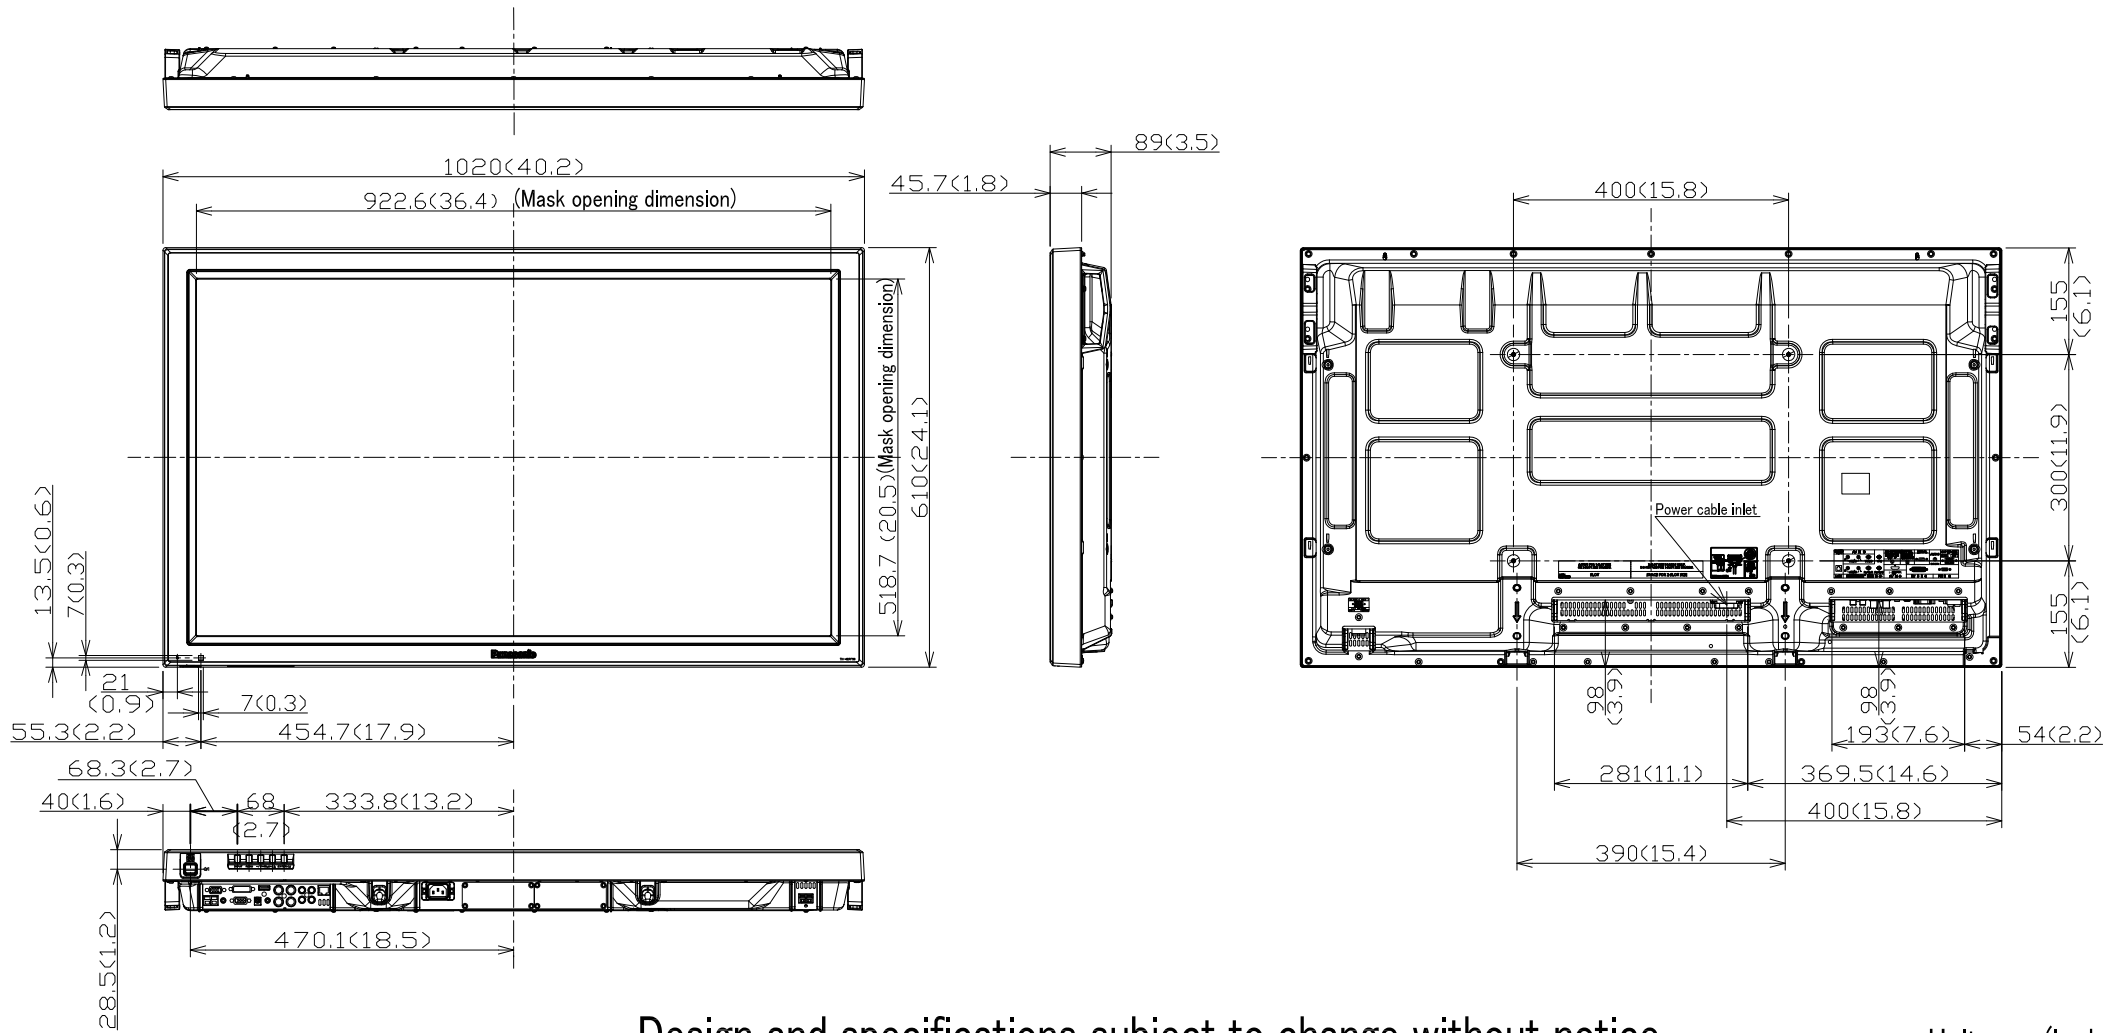

Full HD Plasma Monitor <42-inch>TH-42BT300

18-January-2012

Design and specifications subject to change without notice.

Unit : mm(inches)