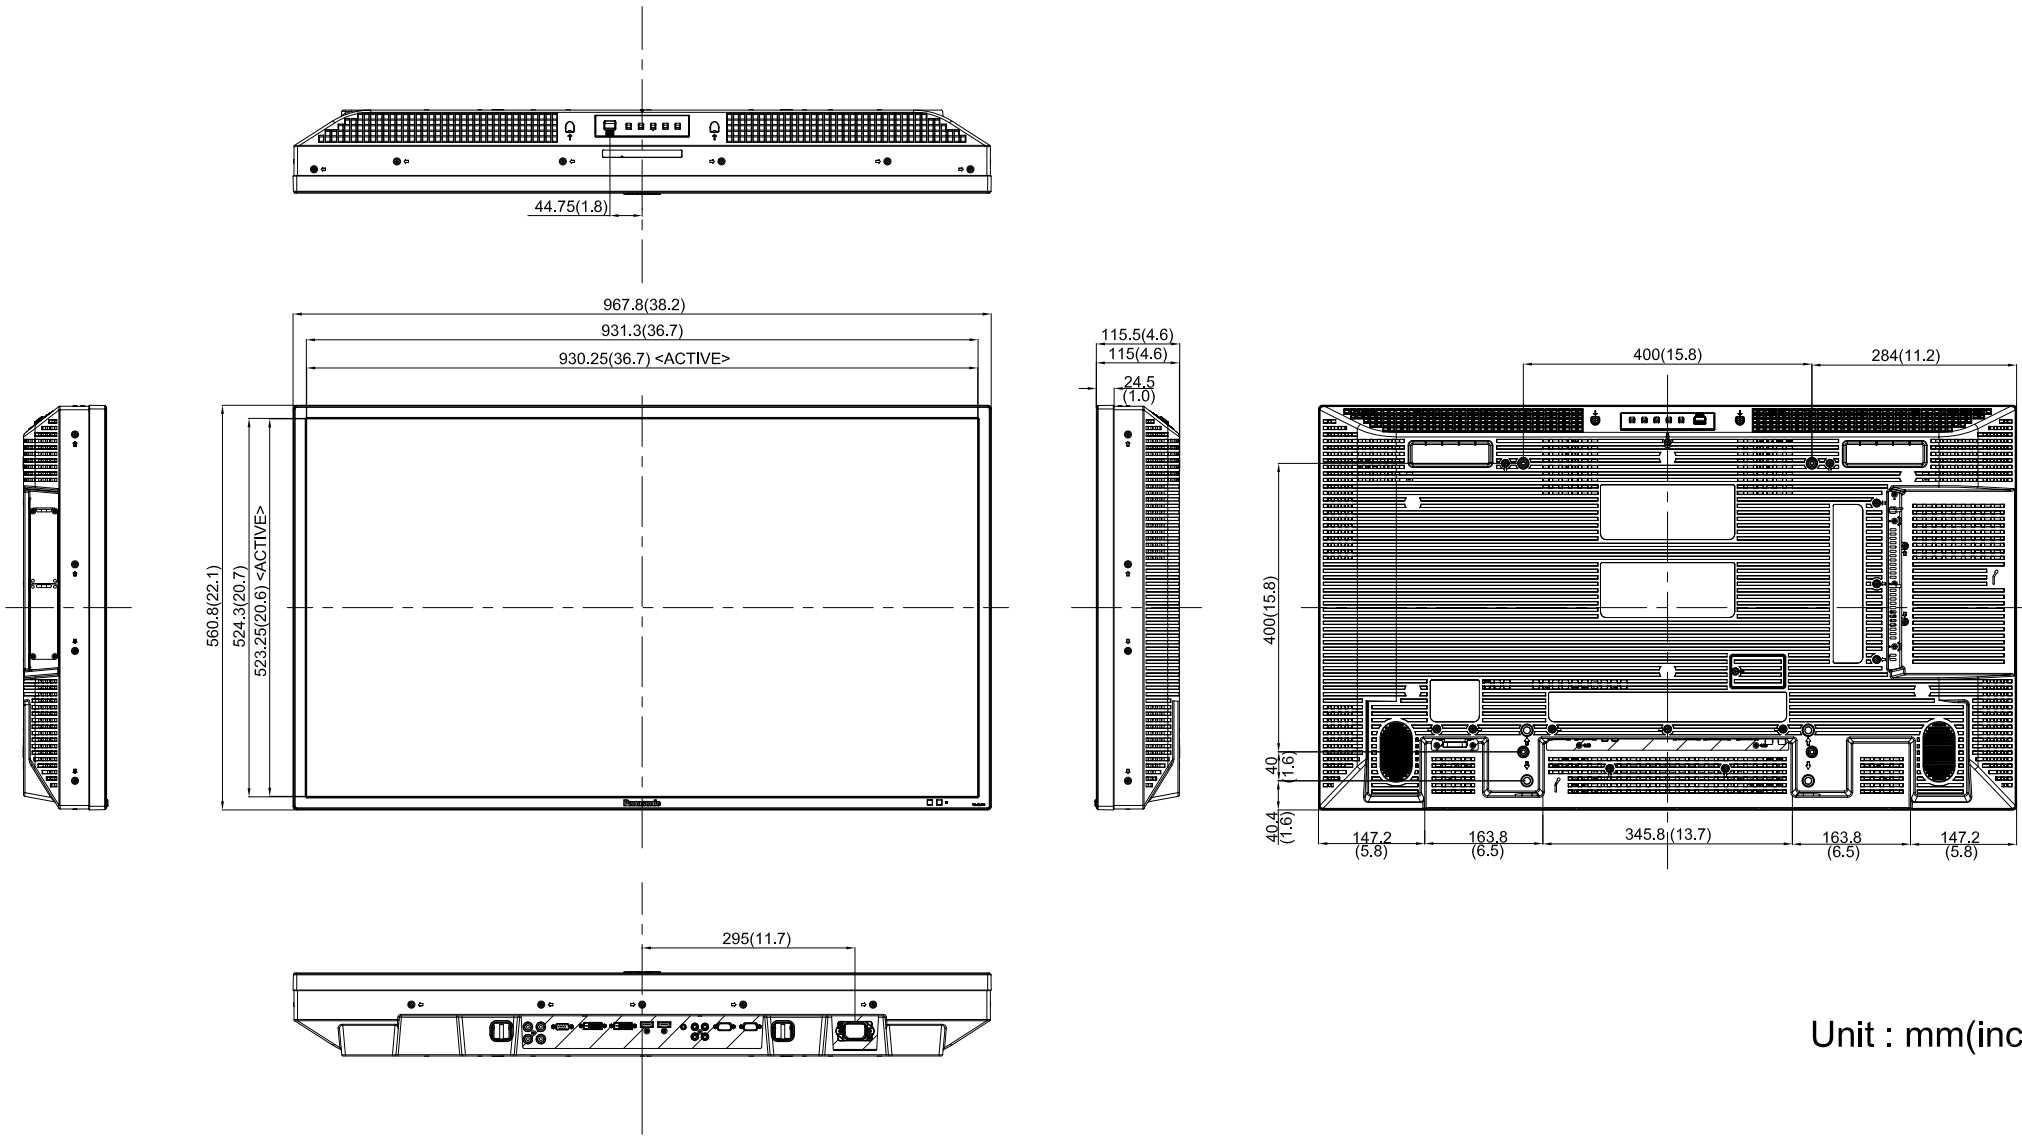

Full HD LCD Display 42" TH-42LF30

11-October-2011

Unit : mm(inches)

Design and specifications subject to change without notice.