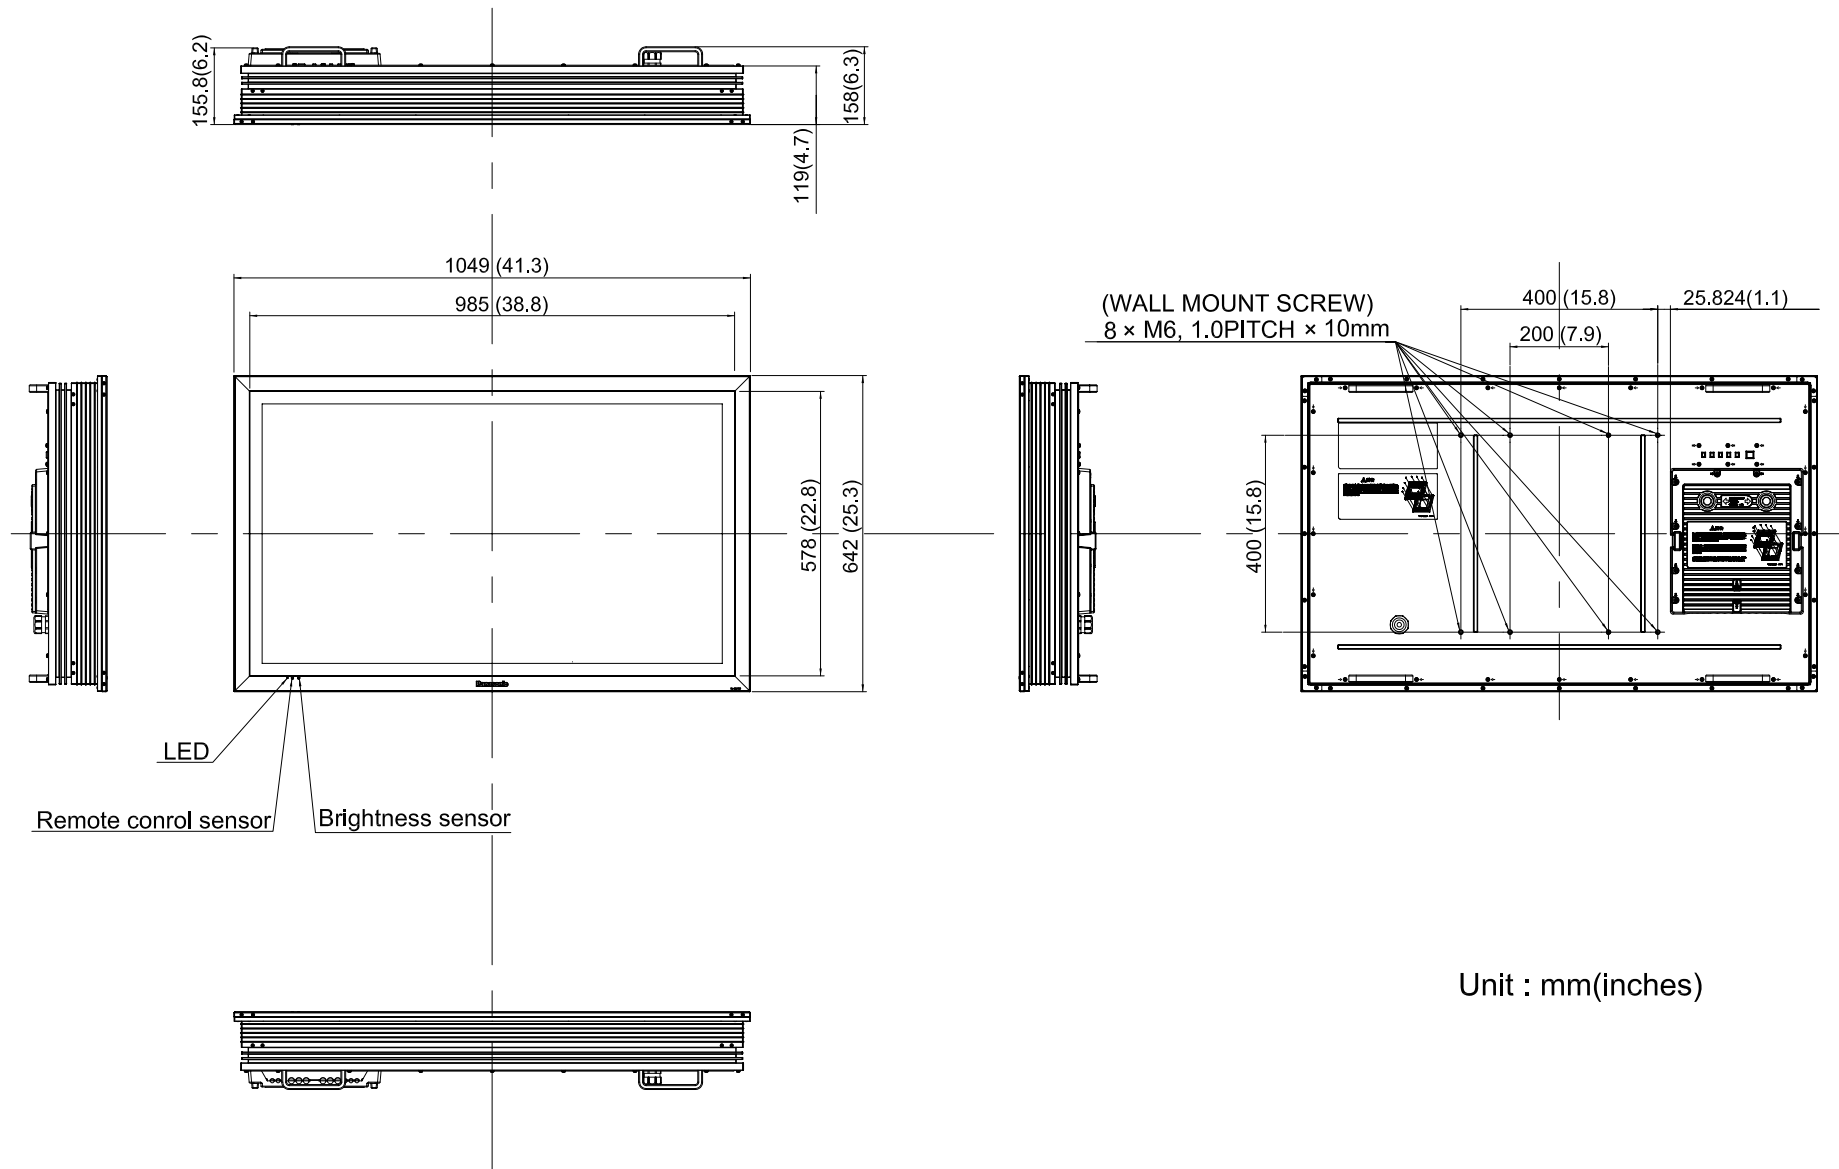

# Weatherproof LCD Display 42" TH-42 LFP30W

26-July-2011

Design and specifications subject to change without notice.