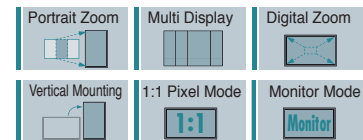

Versatile Image Display Functions

Peripherals & Mounting Options

Wireless Module

ET-WM200E

Easy Wireless Stick

ET-UW100

Pedestal

TY-ST65P20 (For 65-inch)
TY-ST58P20 (For 60-inch)
TY-ST20-K (For 50, 42-inch)

Wall-hanging bracket

TY-WK42PV20 (For 50, 42-inch)

Wall-hanging bracket (angled)

TY-WK65PR20 (For 65, 60-inch)
TY-WK42PR20 (For 50, 42-inch)

Ceiling hanging bracket

TY-CE42PS20 (For 50, 42-inch)

Mobile stand

TY-ST58PF20 (For 60, 50, 42-inch)

Detachable stereo speakers

TY-SP65P11WK (For 65-inch)
TY-SP58P10WK (For 60-inch)
TY-SP50PBW-K (For 50-inch)
TY-SP42PBW-K (For 42-inch)

Touch panel

TY-TP65P30K (For 65-inch)
TY-TP60P30K (For 60-inch)
TY-TP50P30K (For 50-inch)
TY-TP42P30K (For 42-inch)

• A variety of terminal boards and options are also available.