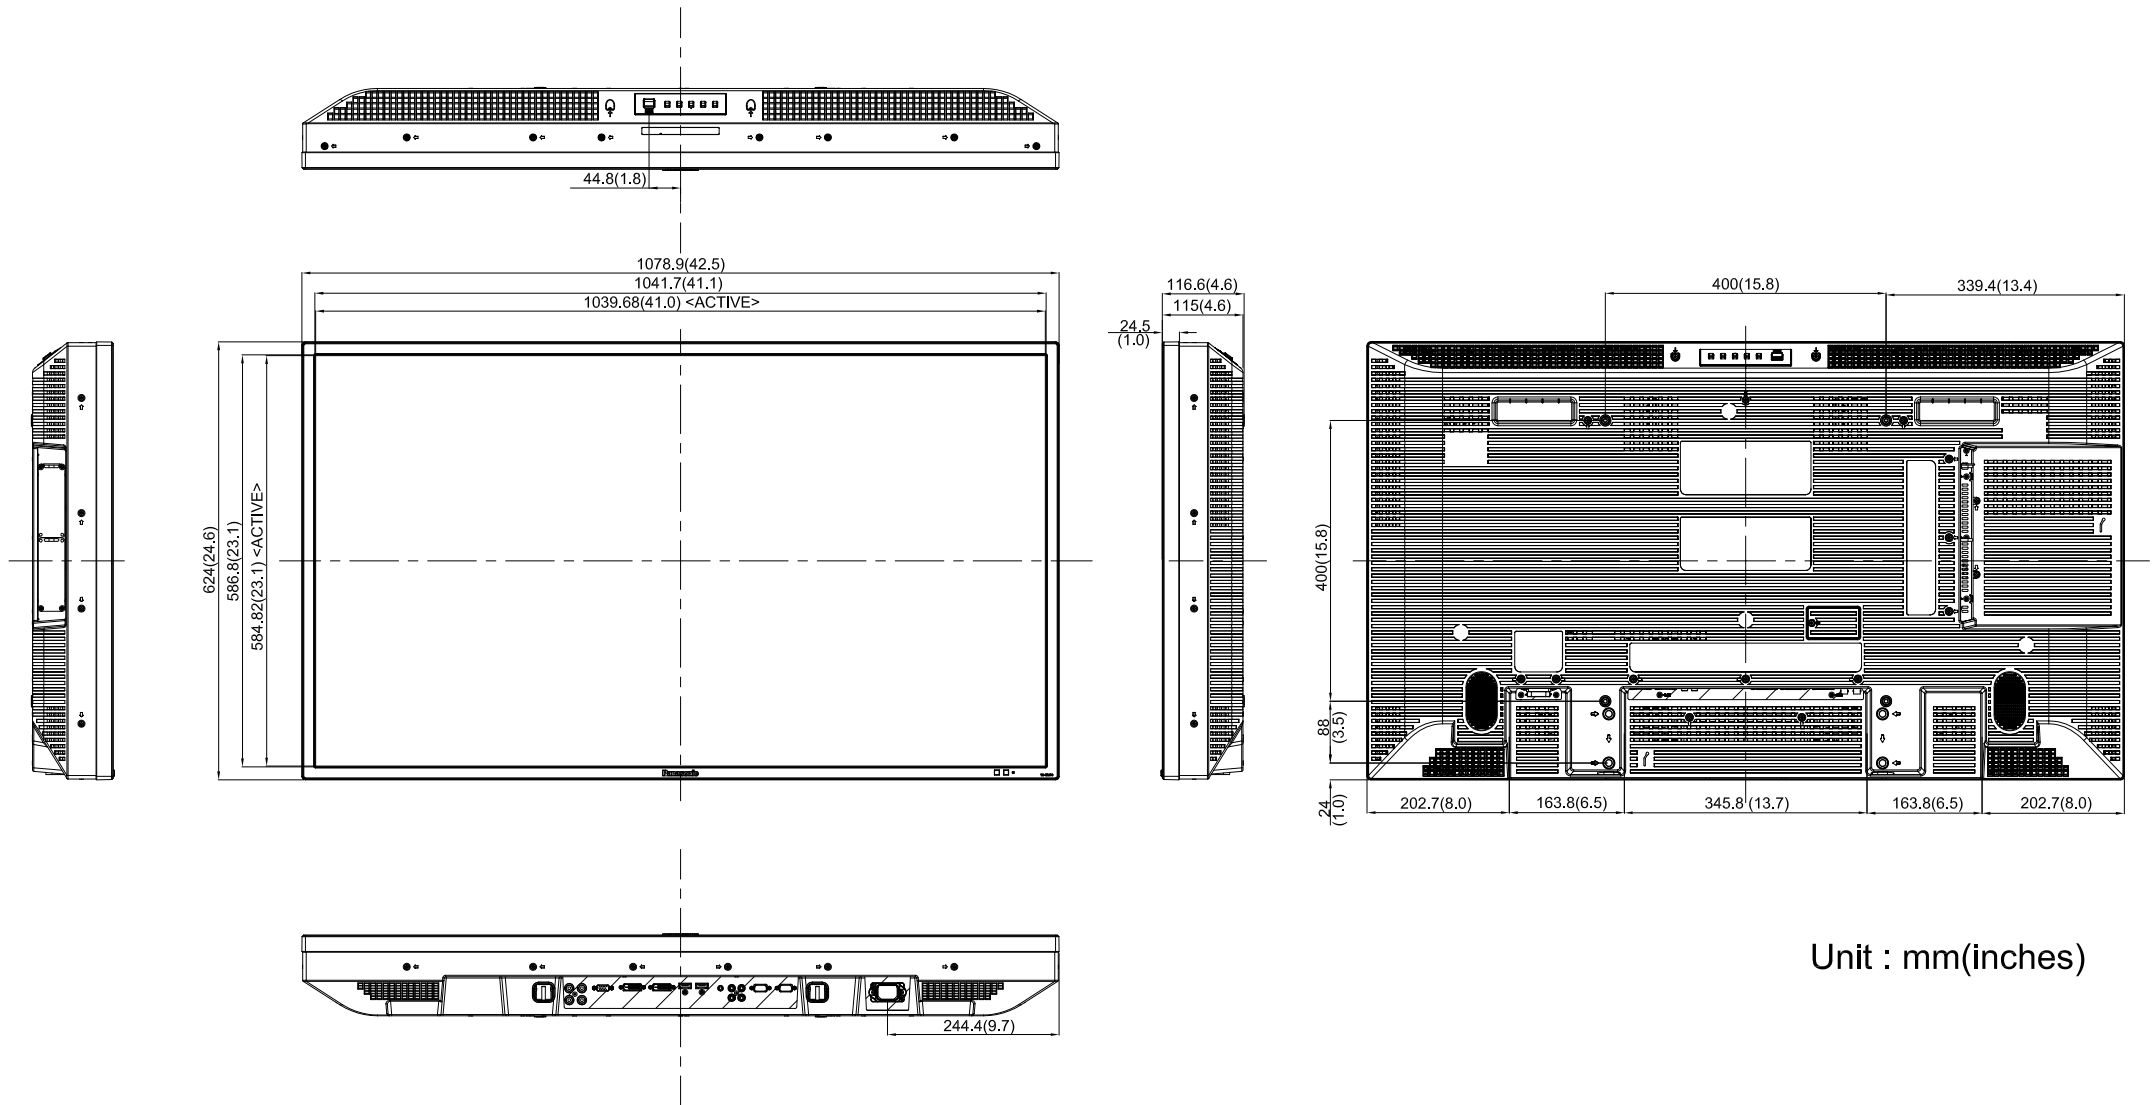

Full HD LCD Display 47" TH-47LF30

11-October-2011

Unit : mm(inches)

Design and specifications subject to change without notice.