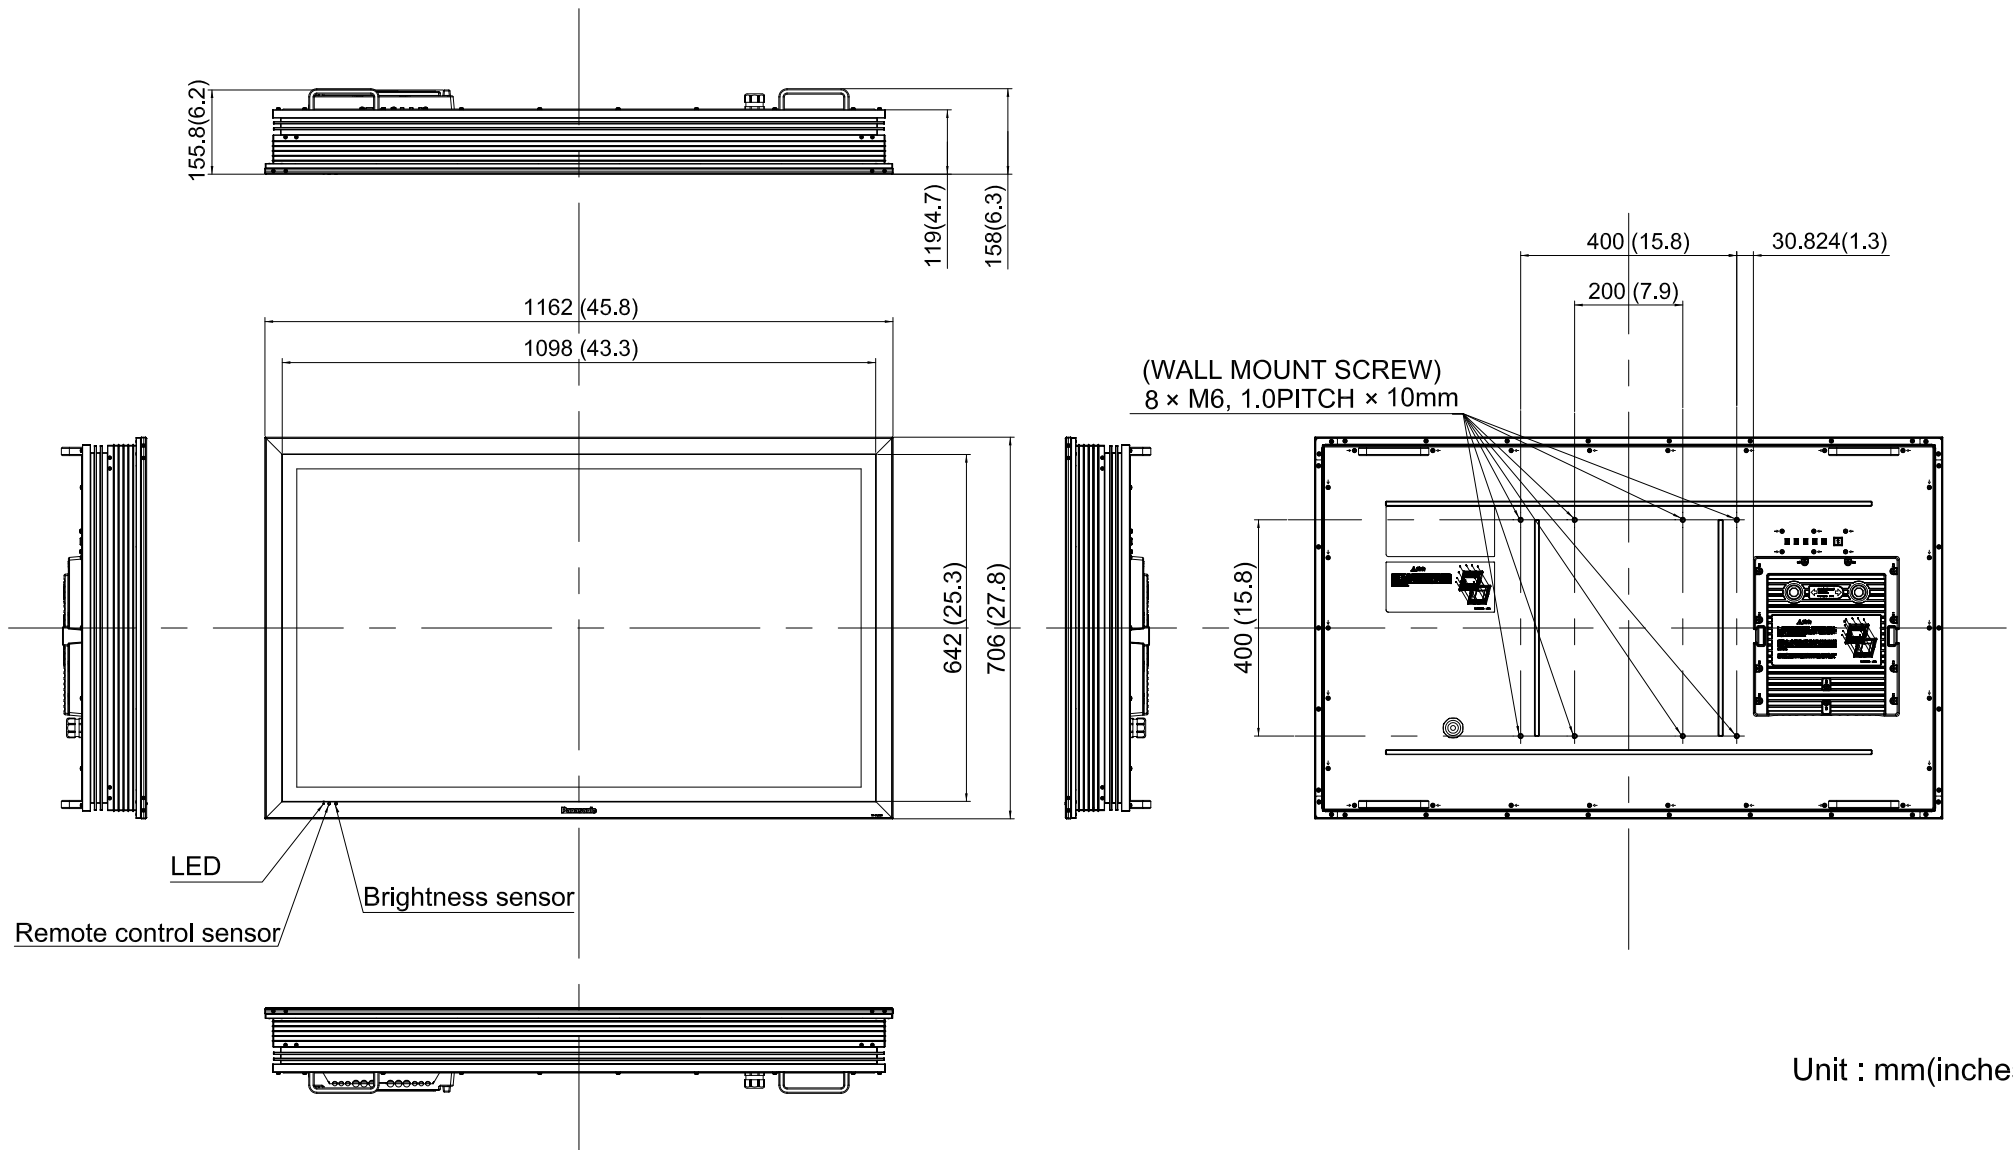

# Weatherproof LCD Display 47" TH-47 LFP30W

26-July-2011

Design and specifications subject to change without notice.