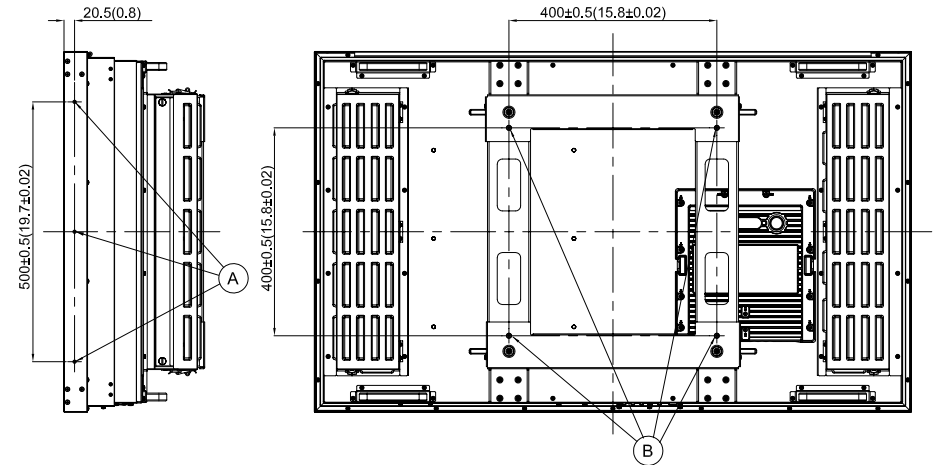

# Outdoor LCD Display 47" TH-47 LFT30W

2-Oct-2011

Unit : mm(inches)

Design and specifications subject to change without notice.