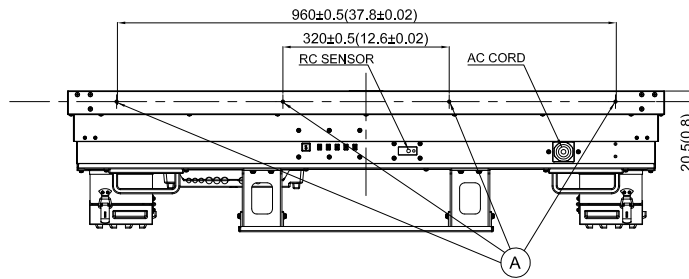

# Outdoor LCD Display 47" TH-47 LFT30W

2-Oct-2011

Unit : mm(inches)

Design and specifications subject to change without notice.