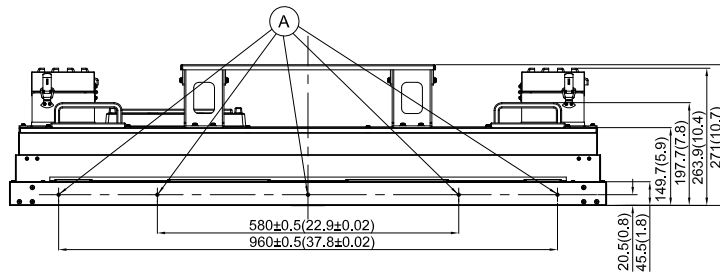

# Outdoor LCD Display 47" TH-47 LFT30W

2-Oct-2011

Unit : mm(inches)

Design and specifications subject to change without notice.