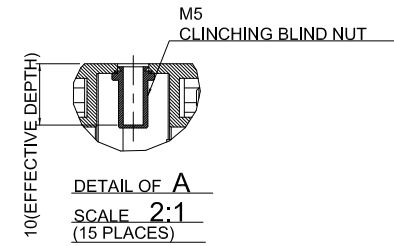

# Outdoor LCD Display 47" TH-47 LFT30W

2-Oct-2011

Unit : mm(inches)

Design and specifications subject to change without notice.