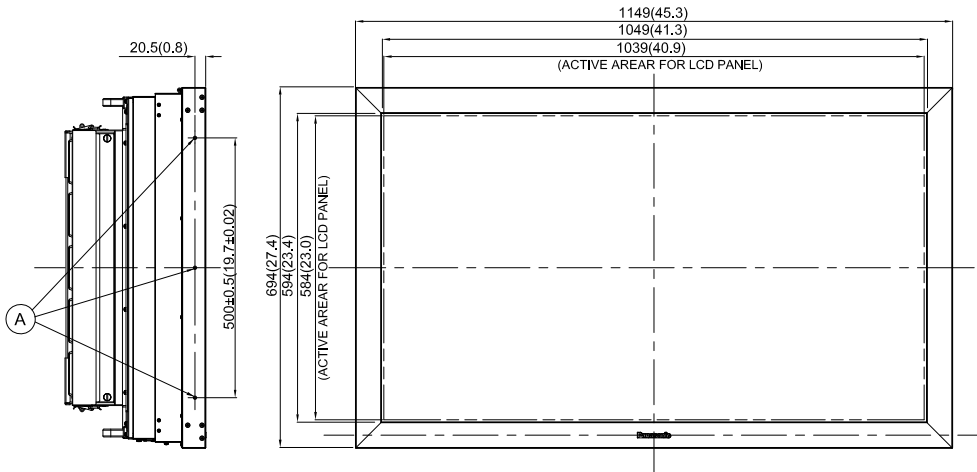

# Outdoor LCD Display 47" TH-47 LFT30W

2-Oct-2011

Unit : mm(inches)

Design and specifications subject to change without notice.