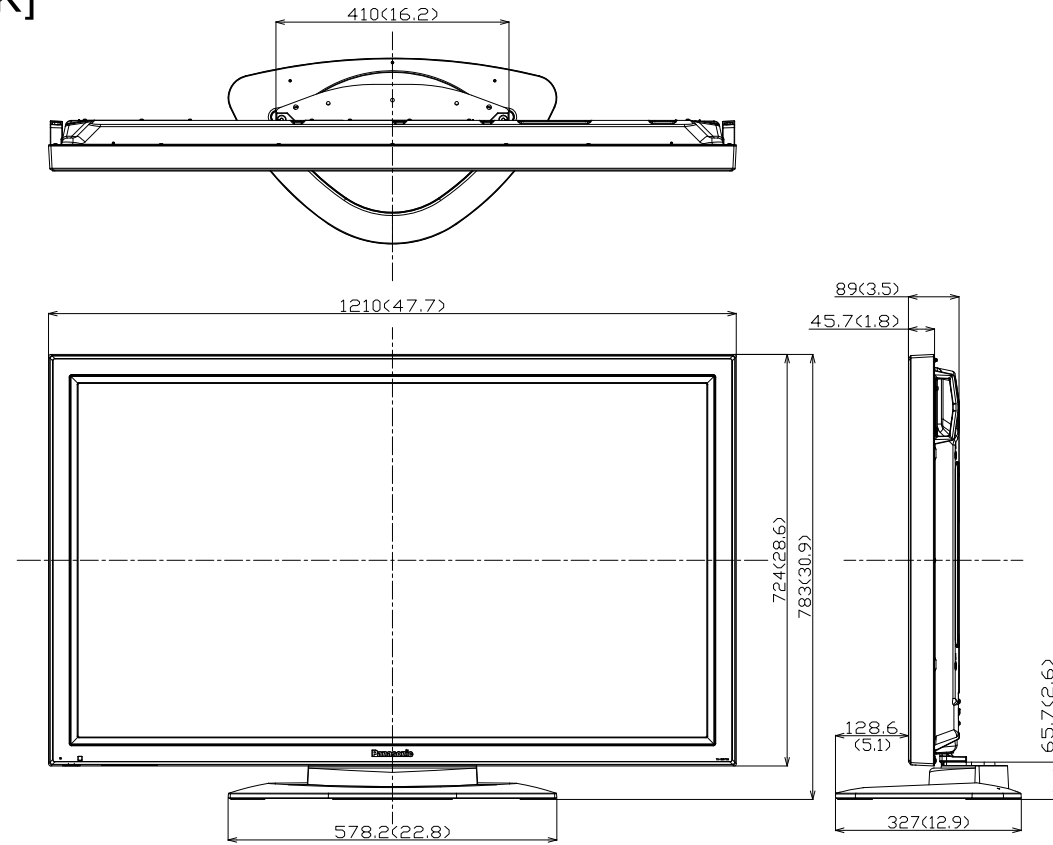

50-inch Full HD Plasma Monitor with Pedestal [TH-50BT300]+[TY-ST20-K]

18-January-2012

Design and specifications subject to change without notice.

Unit : mm(inches)

© Panasonic Corporation 2012