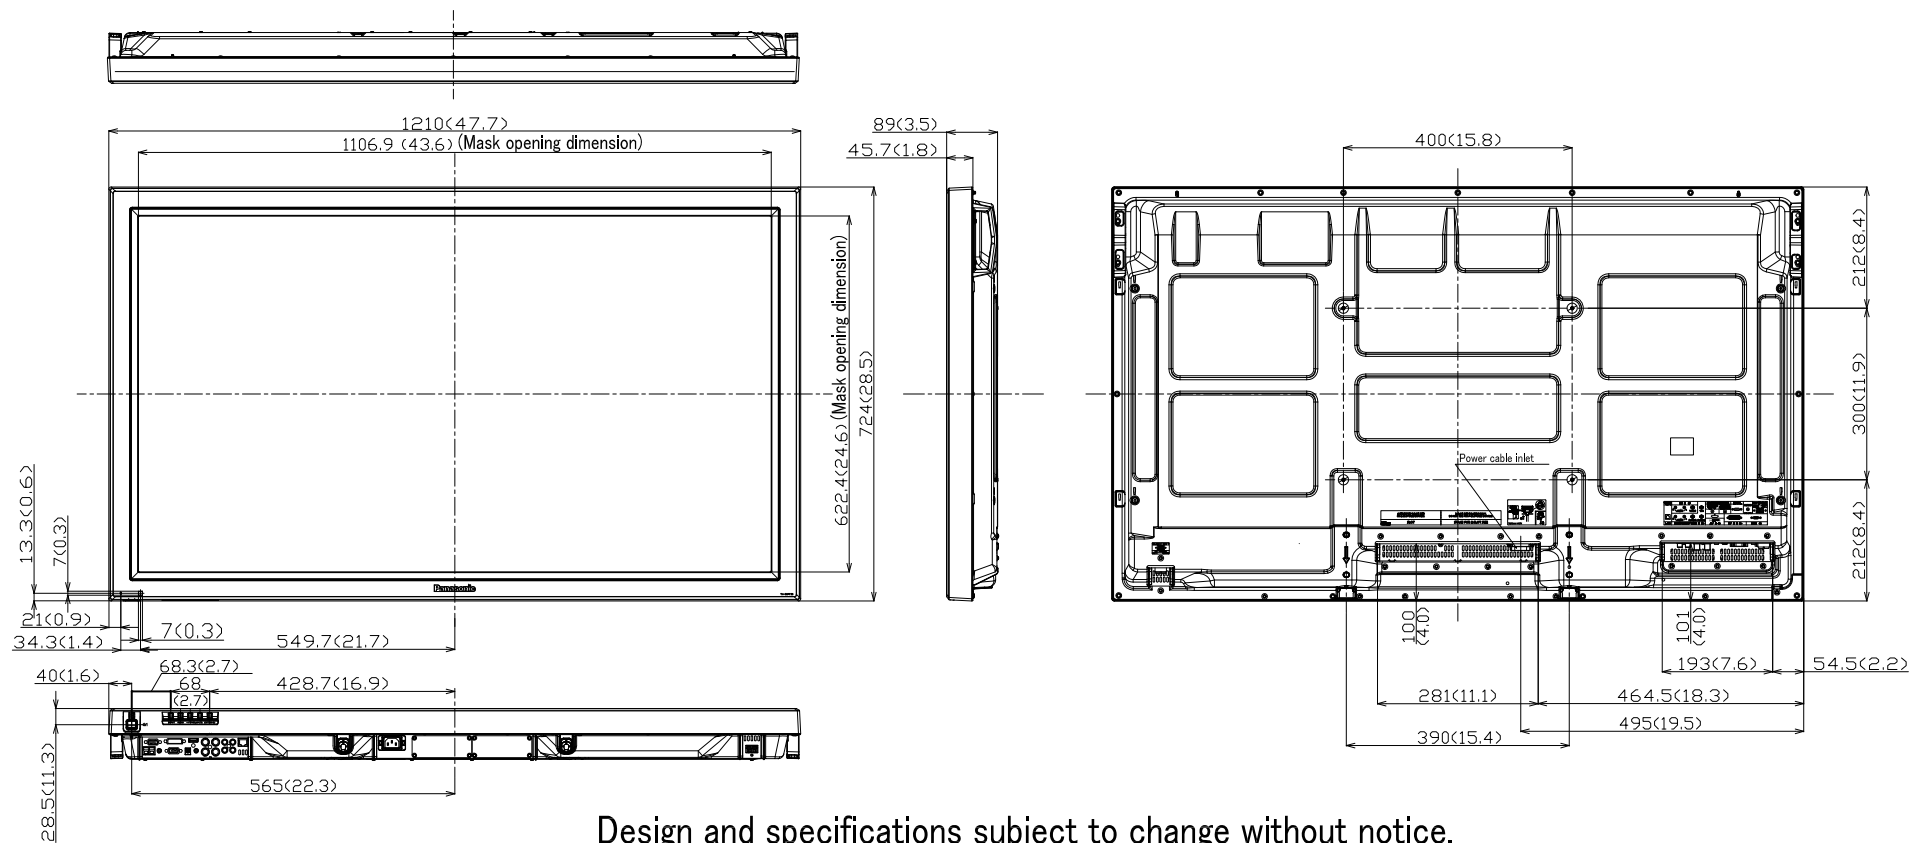

Full HD Plasma Monitor <50-inch> TH-50BT300

18-January-2012

Design and specifications subject to change without notice.

Unit : mm(inches)

© Panasonic Corporation 2012