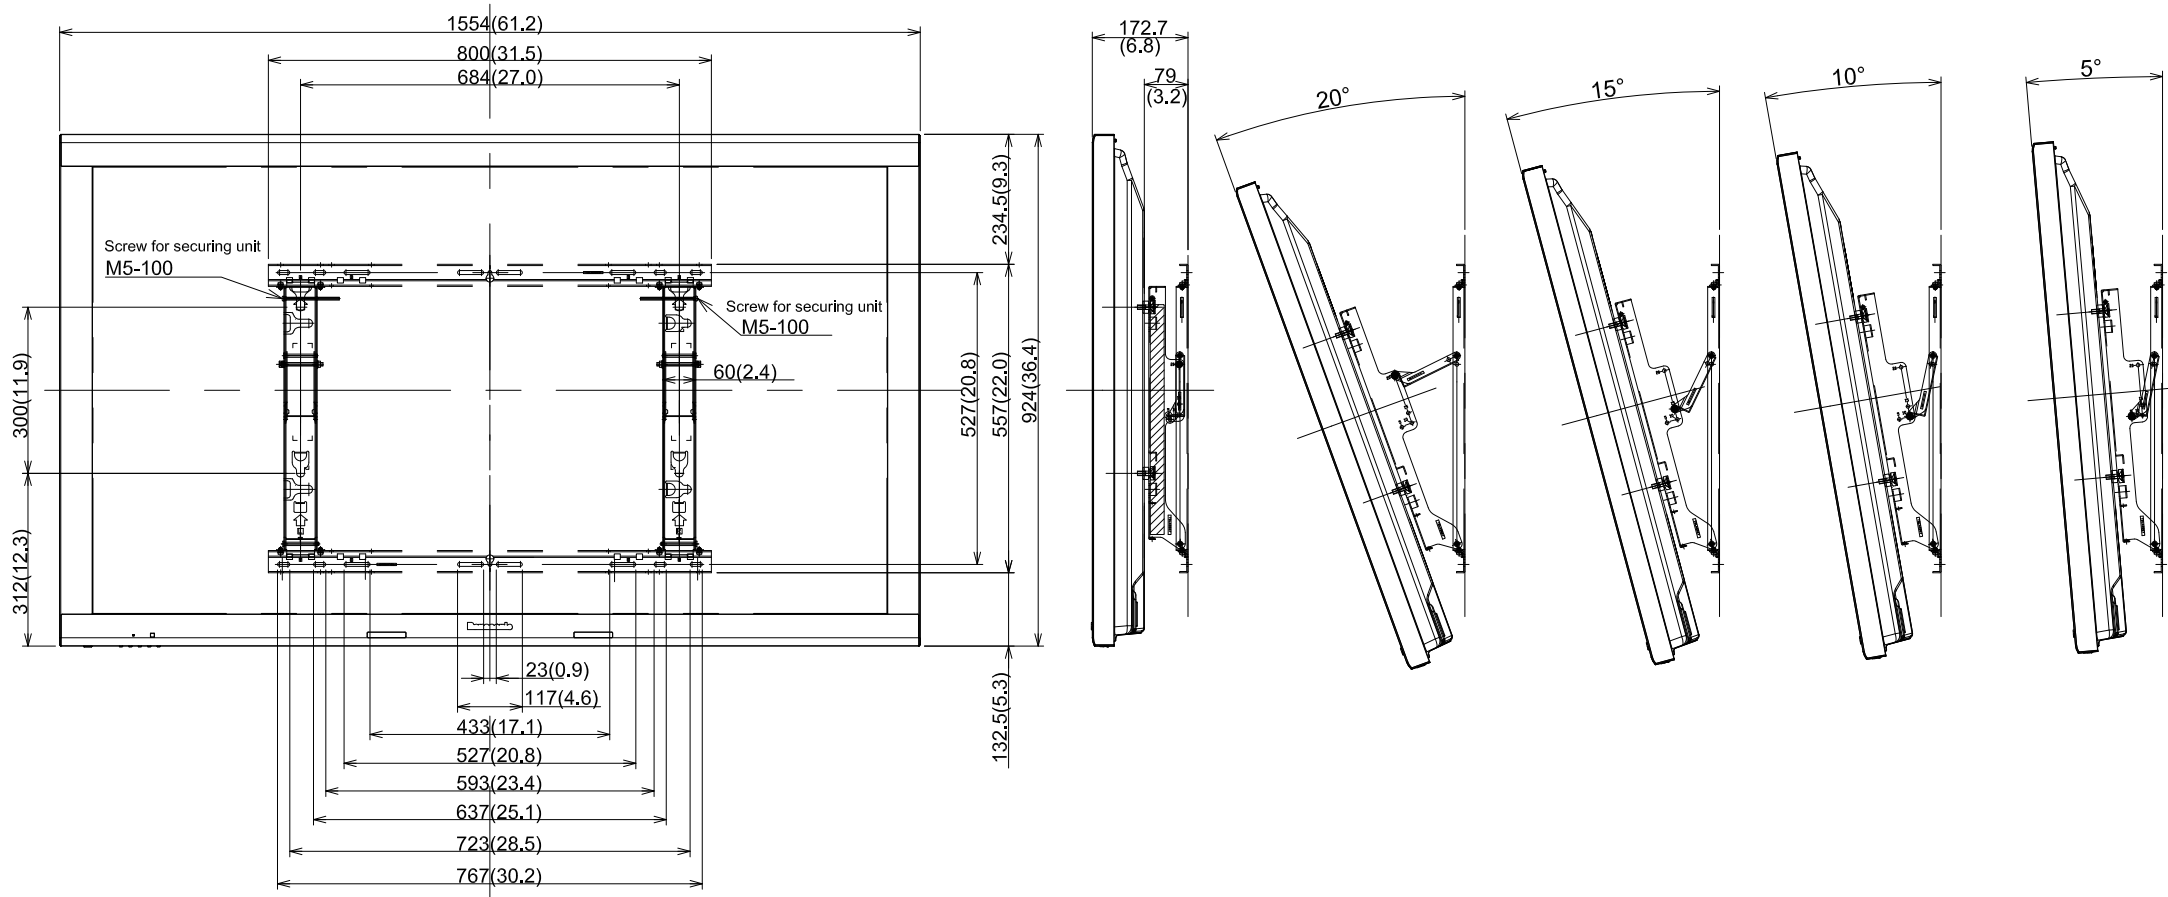

65-inch 1080p Full HD Plasma Display with Wall-hanging Bracket [TH-65VX300] + [TY-WK65PR20]

05-August-2011

Unit : mm(inches)

Design and specifications subject to change without notice.