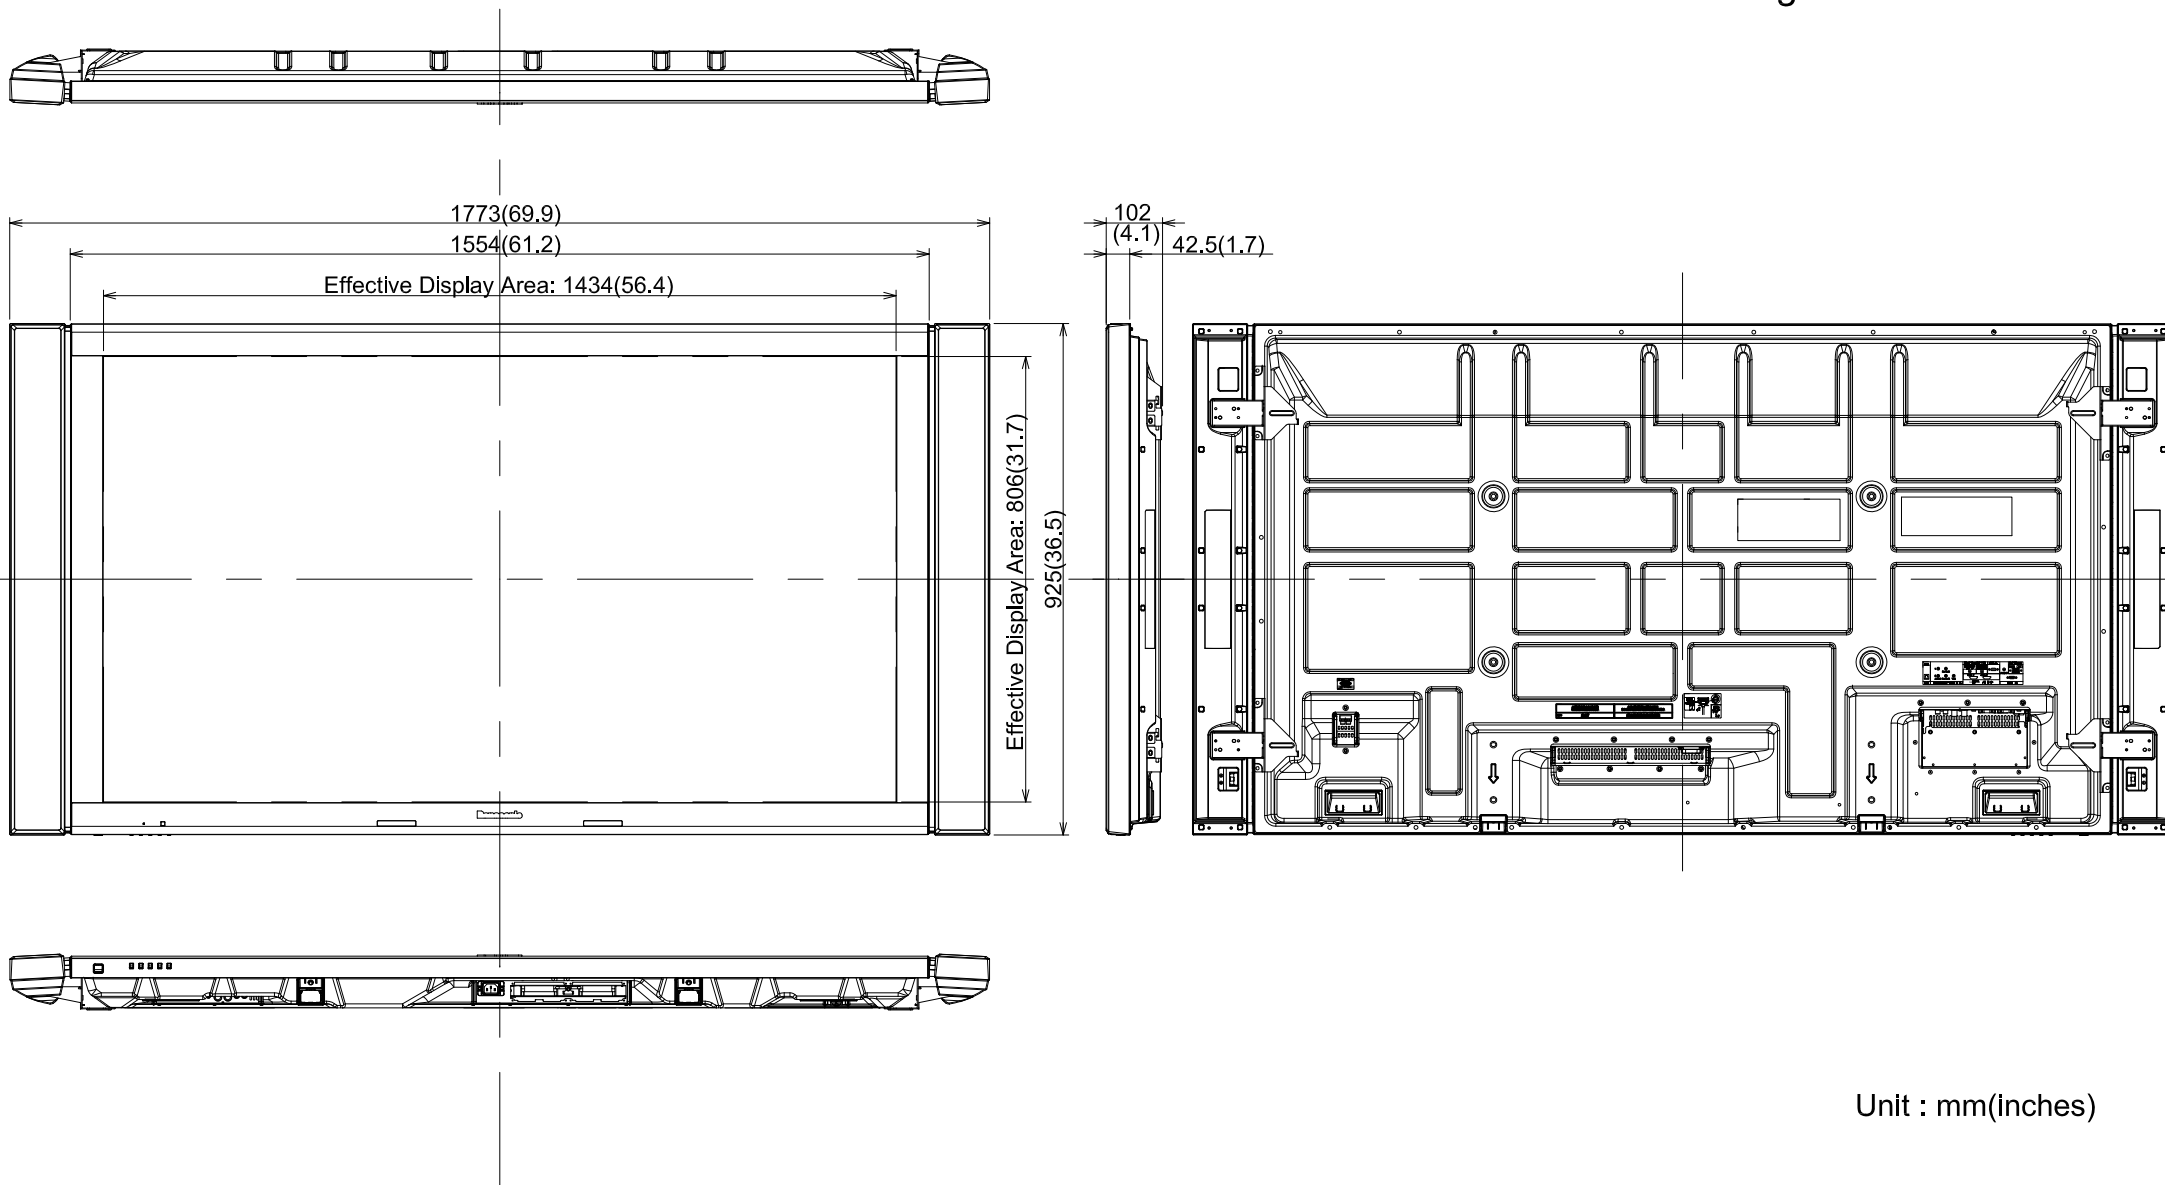

65-inch 1080p Full HD Plasma Display with Speakers [TH-65VX300] + [TY-SP65P11K]

05-August-2011

Unit : mm(inches)

Design and specifications subject to change without notice.