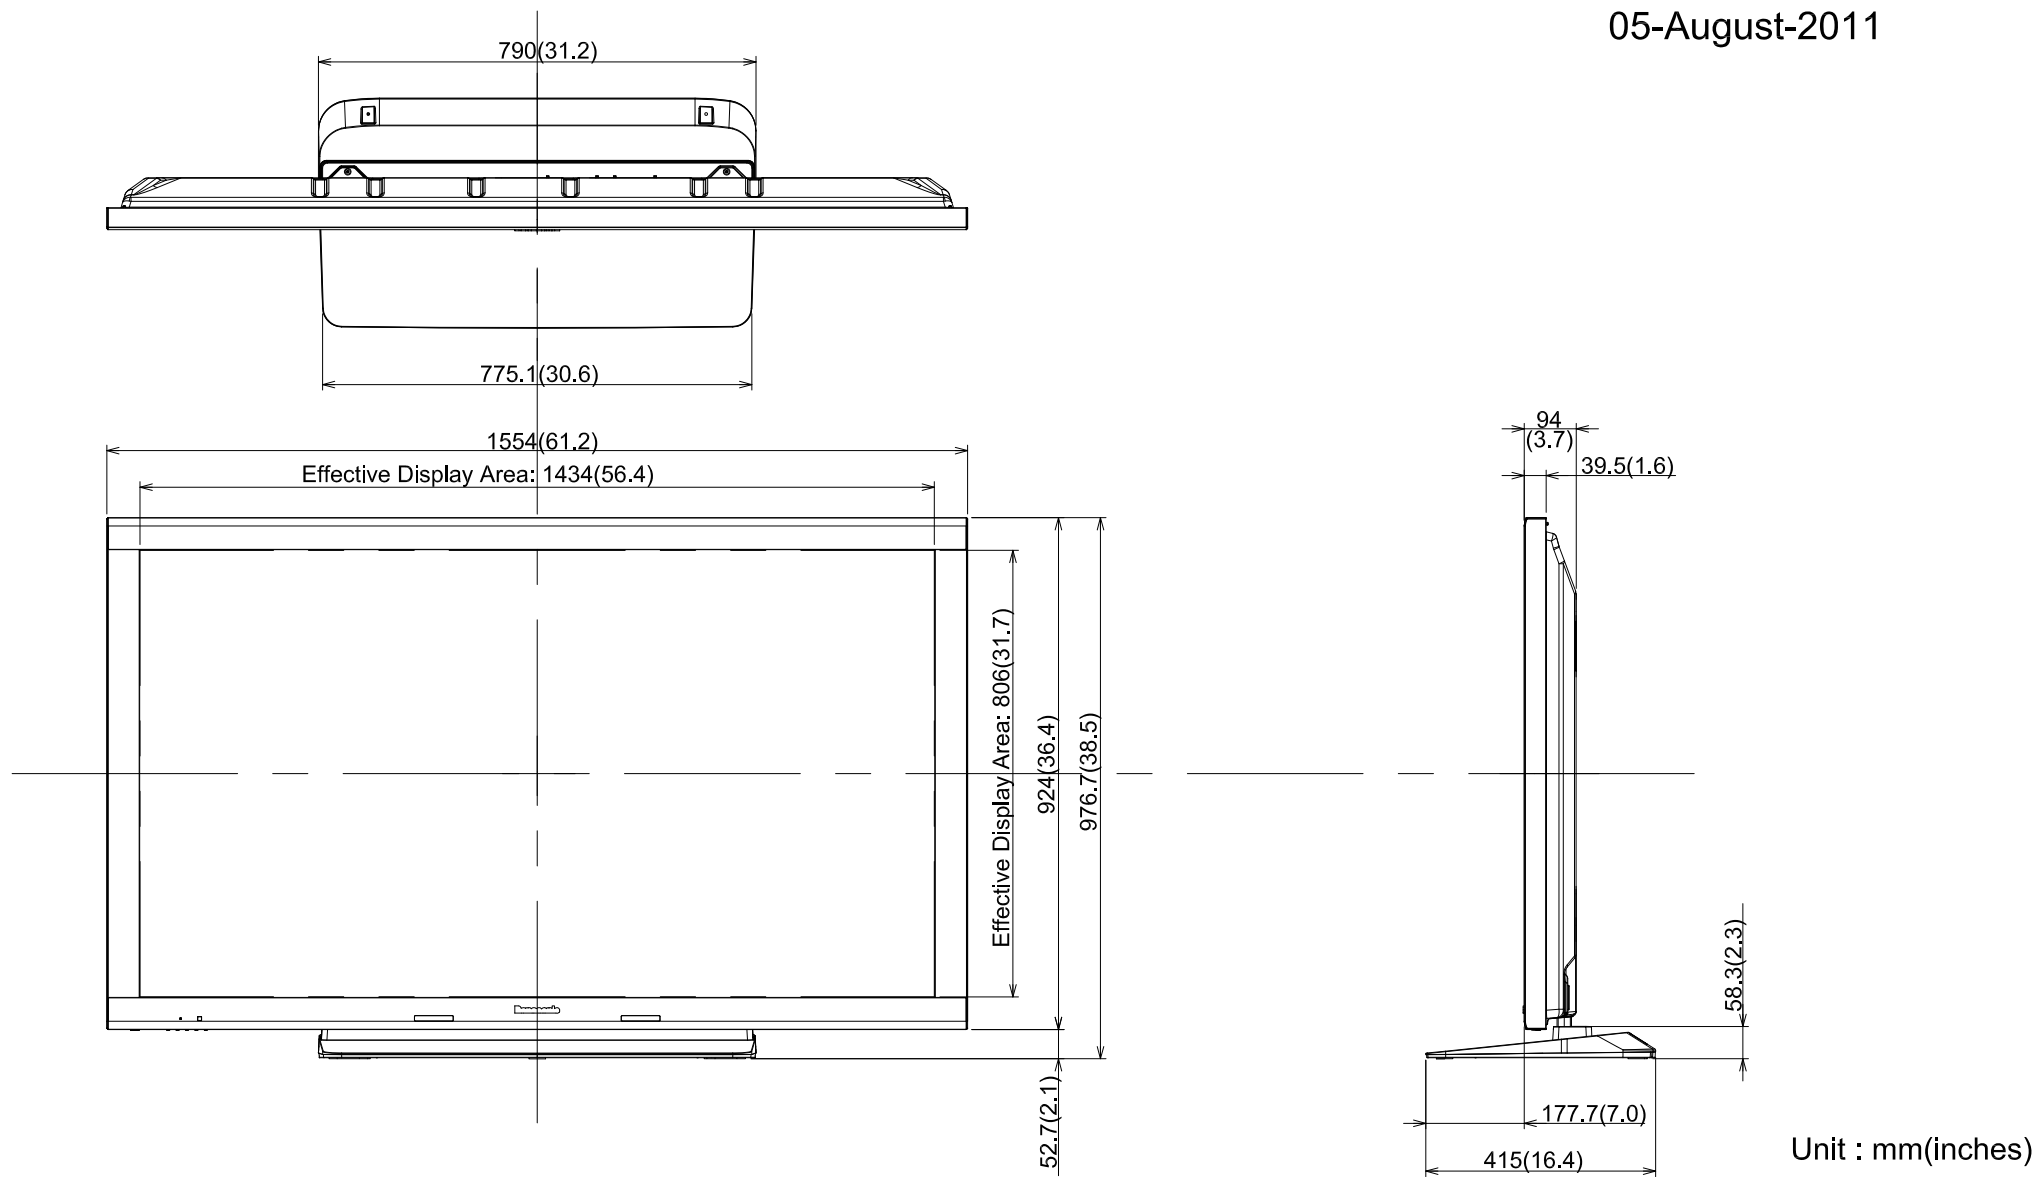

65-inch 1080p Full HD Plasma Display with Pedestal [TH-65VX300] + [TY-ST65VX300]

05-August-2011

Design and specifications subject to change without notice.