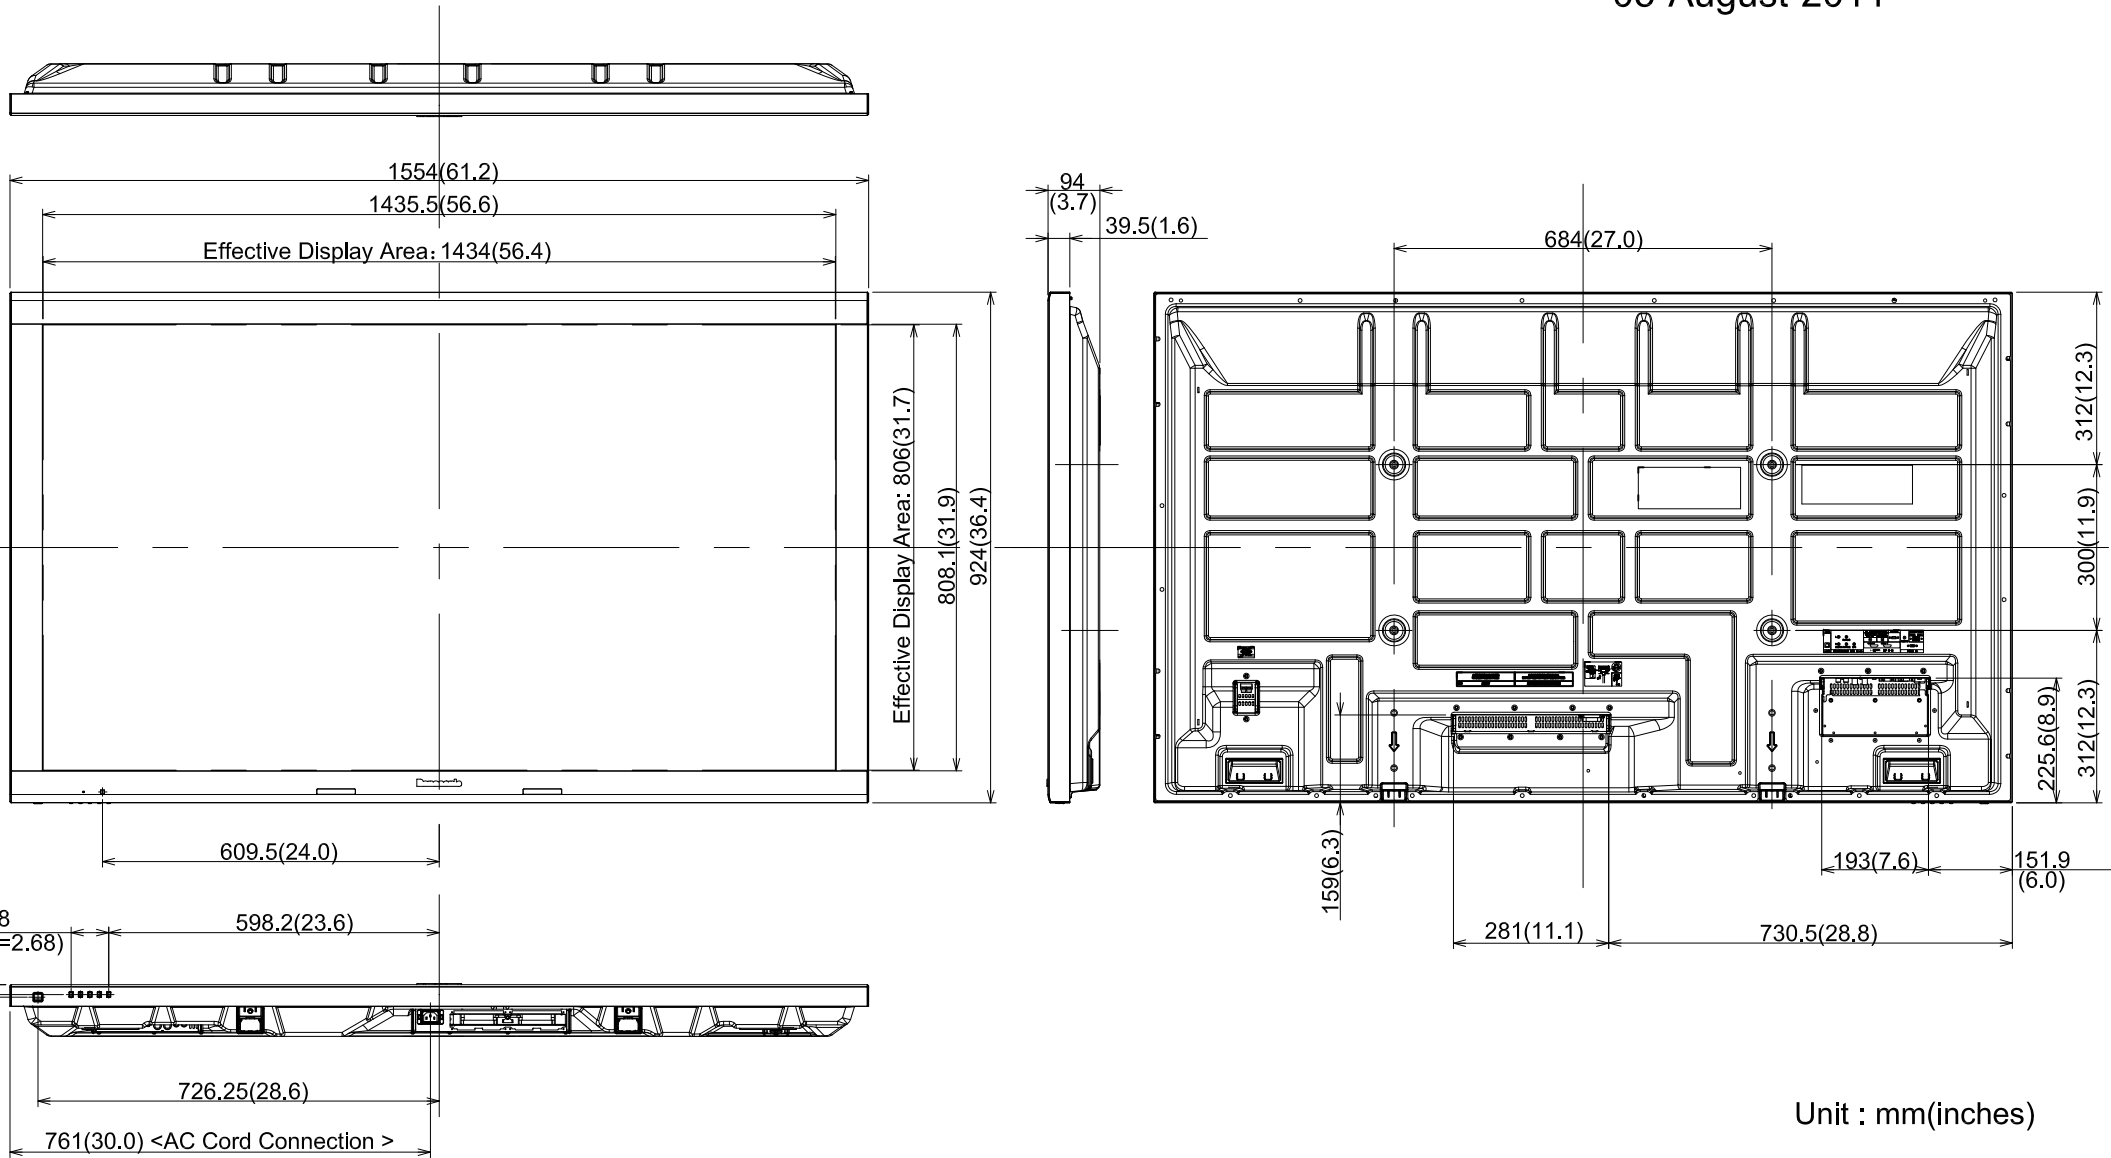

1080p Full HD Plasma Display 65" TH-65VX300

05-August-2011

Unit : mm(inches)

Design and specifications subject to change without notice.