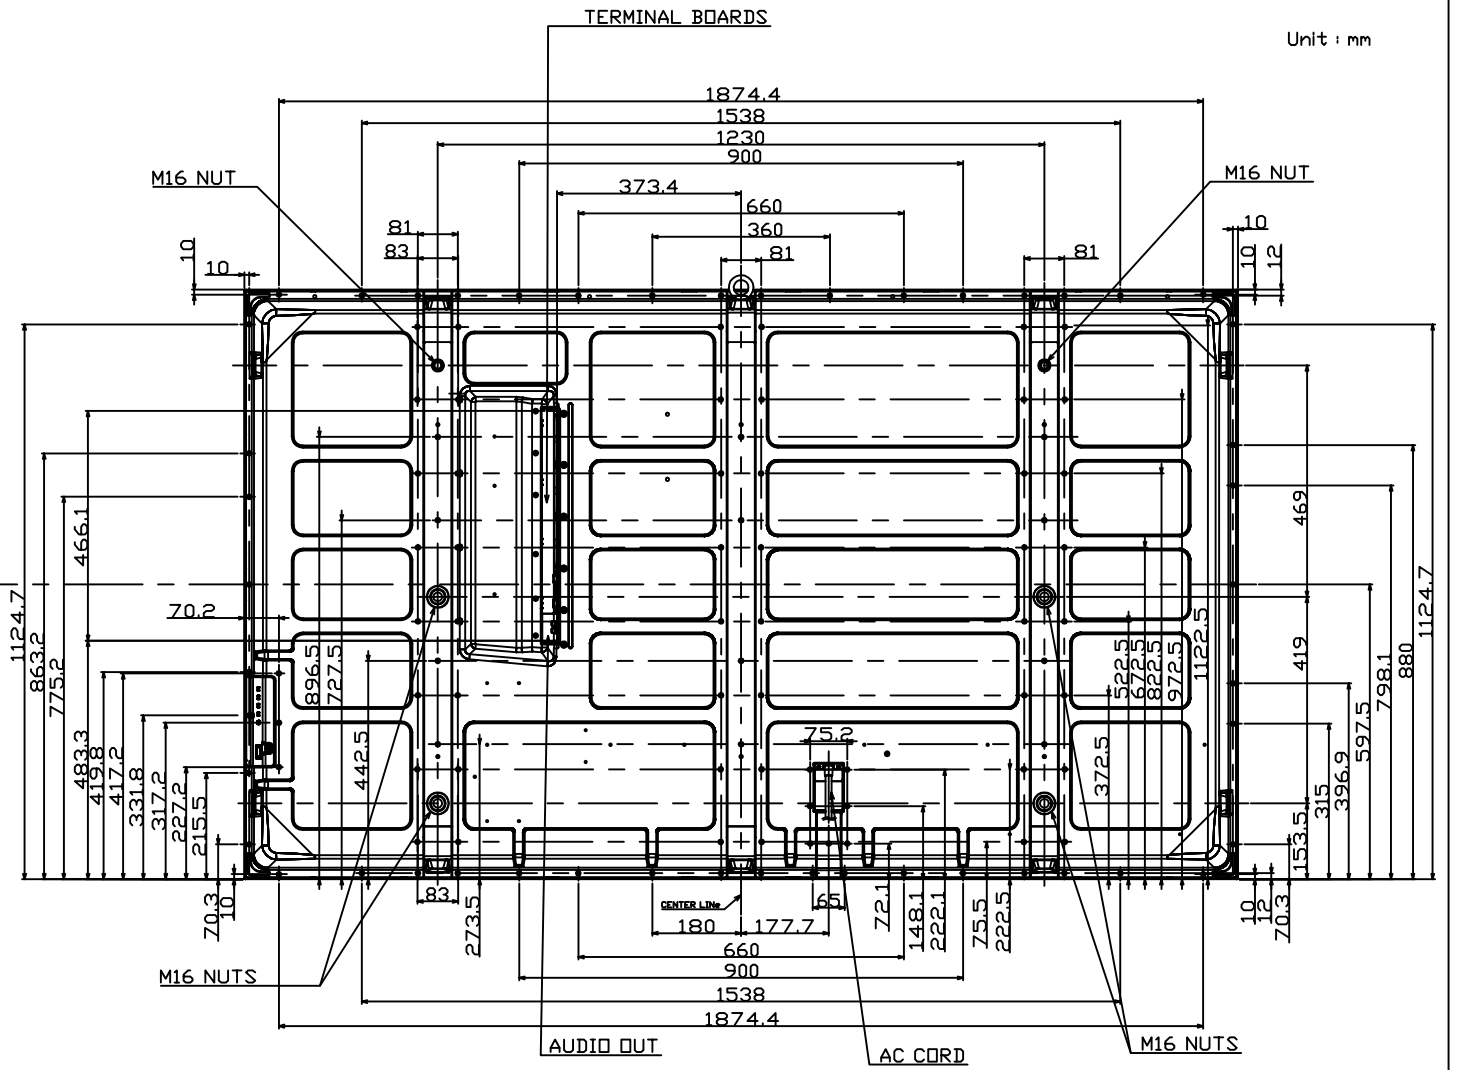

TH-85PF12U (120V TYPE)
OUTLINE

2009.AUG.4

Unit : mm

Design and specifications subject to change without notice.