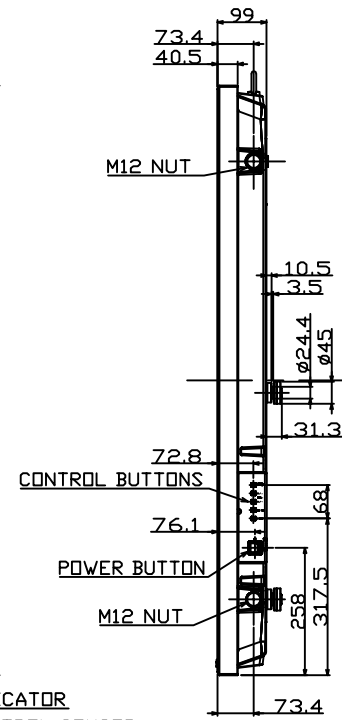

TH-85PF12U (120V TYPE)
OUTLINE

2009.AUG.4

Unit : mm

Design and specifications subject to change without notice.