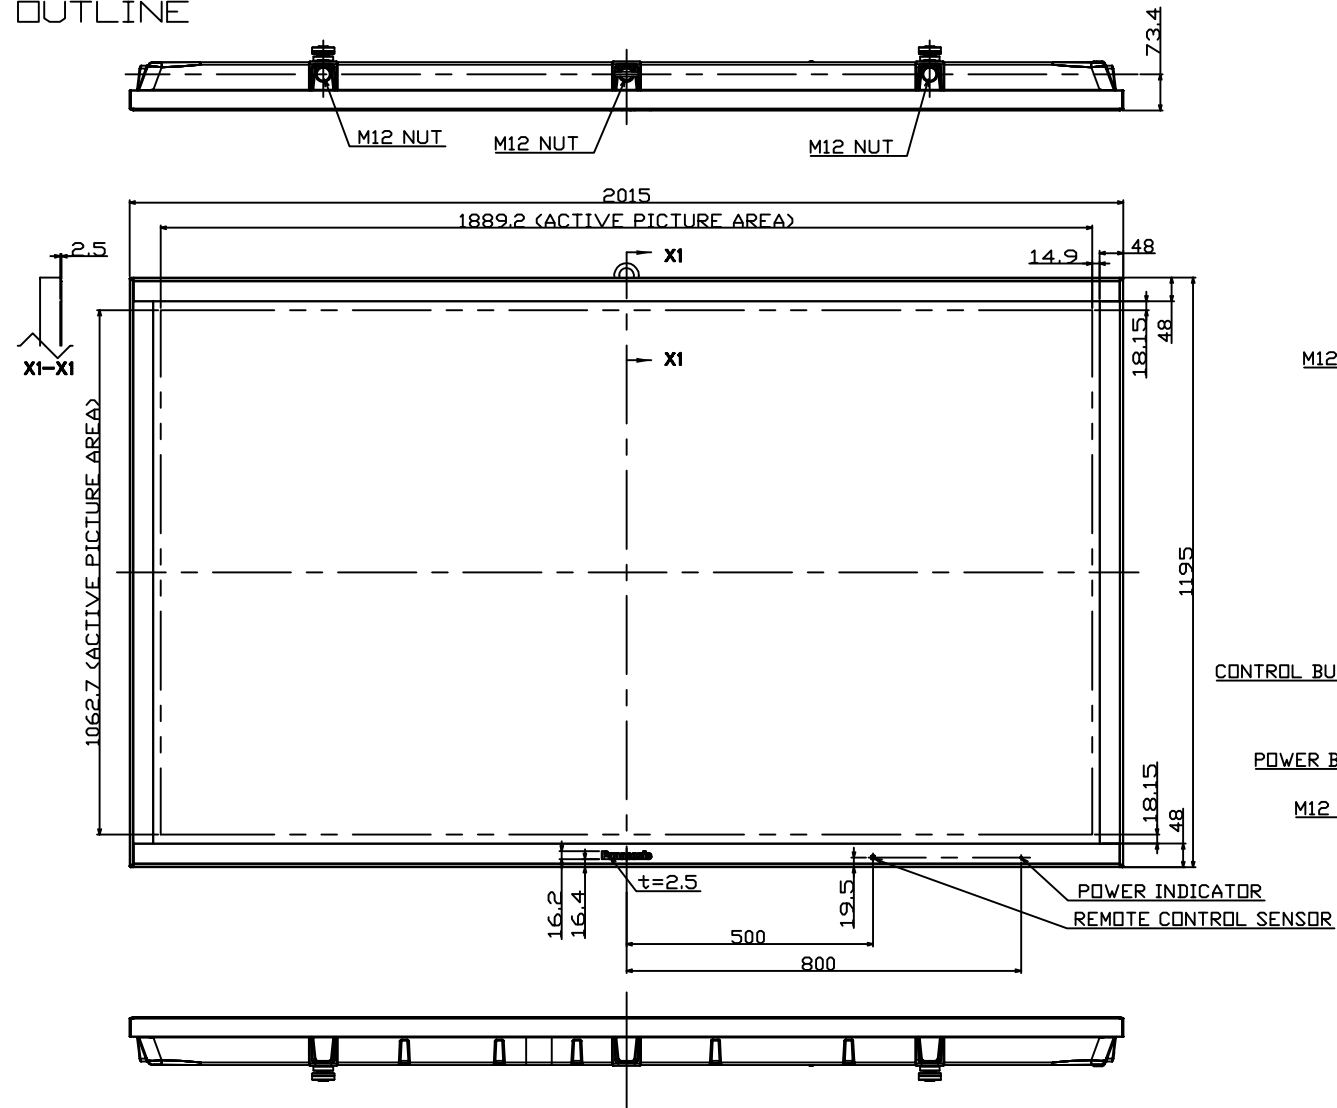

TH-85PF12U (120V TYPE)
OUTLINE

2009.AUG.4

Unit : mm

Design and specifications subject to change without notice.