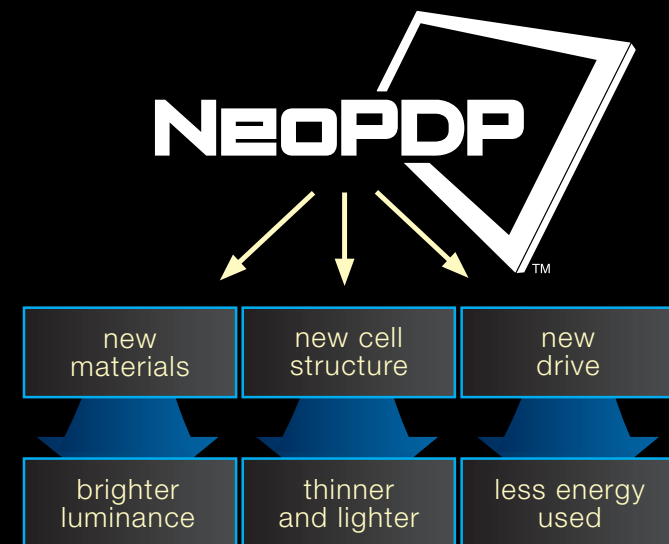

What's behind the remarkable advances in image quality, compact profile and energy savings is Panasonic's NeoPDP™ technology – a new energy-efficient, double-luminance technology. Thanks to higher luminance performance, Panasonic's NeoPDP™ not only delivers brighter images with deeper, richer blacks, it does so by using about half the energy.

NeoPDP™ technology produces an incredibly accurate 6,144 steps of gradation with a color gamut expanded to 110% of the HDTV standard for the most vivid, true-to-life color of any large-format display. And, with a diagonal screen measurement that exceeds four 42-inch Plasmas, this Plasma is big news.

thinner, brighter, lighter and more efficient

expandable LAN and custom plug-in architecture

The 85-inch Plasma offers optional PJLink² LAN terminals and supports LAN control with other PJLink-compliant systems, as well as remote control and status monitoring. In addition to standard RS-232 and VGA inputs, it's fully expandable with Panasonic's multi-slot architecture for an array of optional boards that can display video from almost any imaginable source.

more efficient, more green

Panasonic was the first in the world to develop and mass-produce lead-free Plasma display panels. And the 85-inch Plasma operates on standard 120-volt power, so it can be installed almost anywhere while consuming half as much power as older Plasmas.³ Making it not only beautiful, but eco-friendly as well.

eco ideas

big as life promotions

Over four times as large as the 42-inch Plasma, the 85-inch lets you show people in actual size for a more dynamic retail experience. The included VGA terminal allows immediate PC connectivity, while three multi-function slots allow customization to display and control digital signage remotely, to control multiple displays or, with the plug-in PC board, have content downloaded for playback at a scheduled time.

(1) Moving picture resolution indicates the motion display performance by number of lines that human eyes can recognize. (Measured by Advanced PDP Development Center Corporation Method.)
(2) A standard protocol for operating and controlling multiple systems via LAN (Cat5e) cabling.
(3) Compared between Panasonic's current and 2007 full HD models in the same sizes.