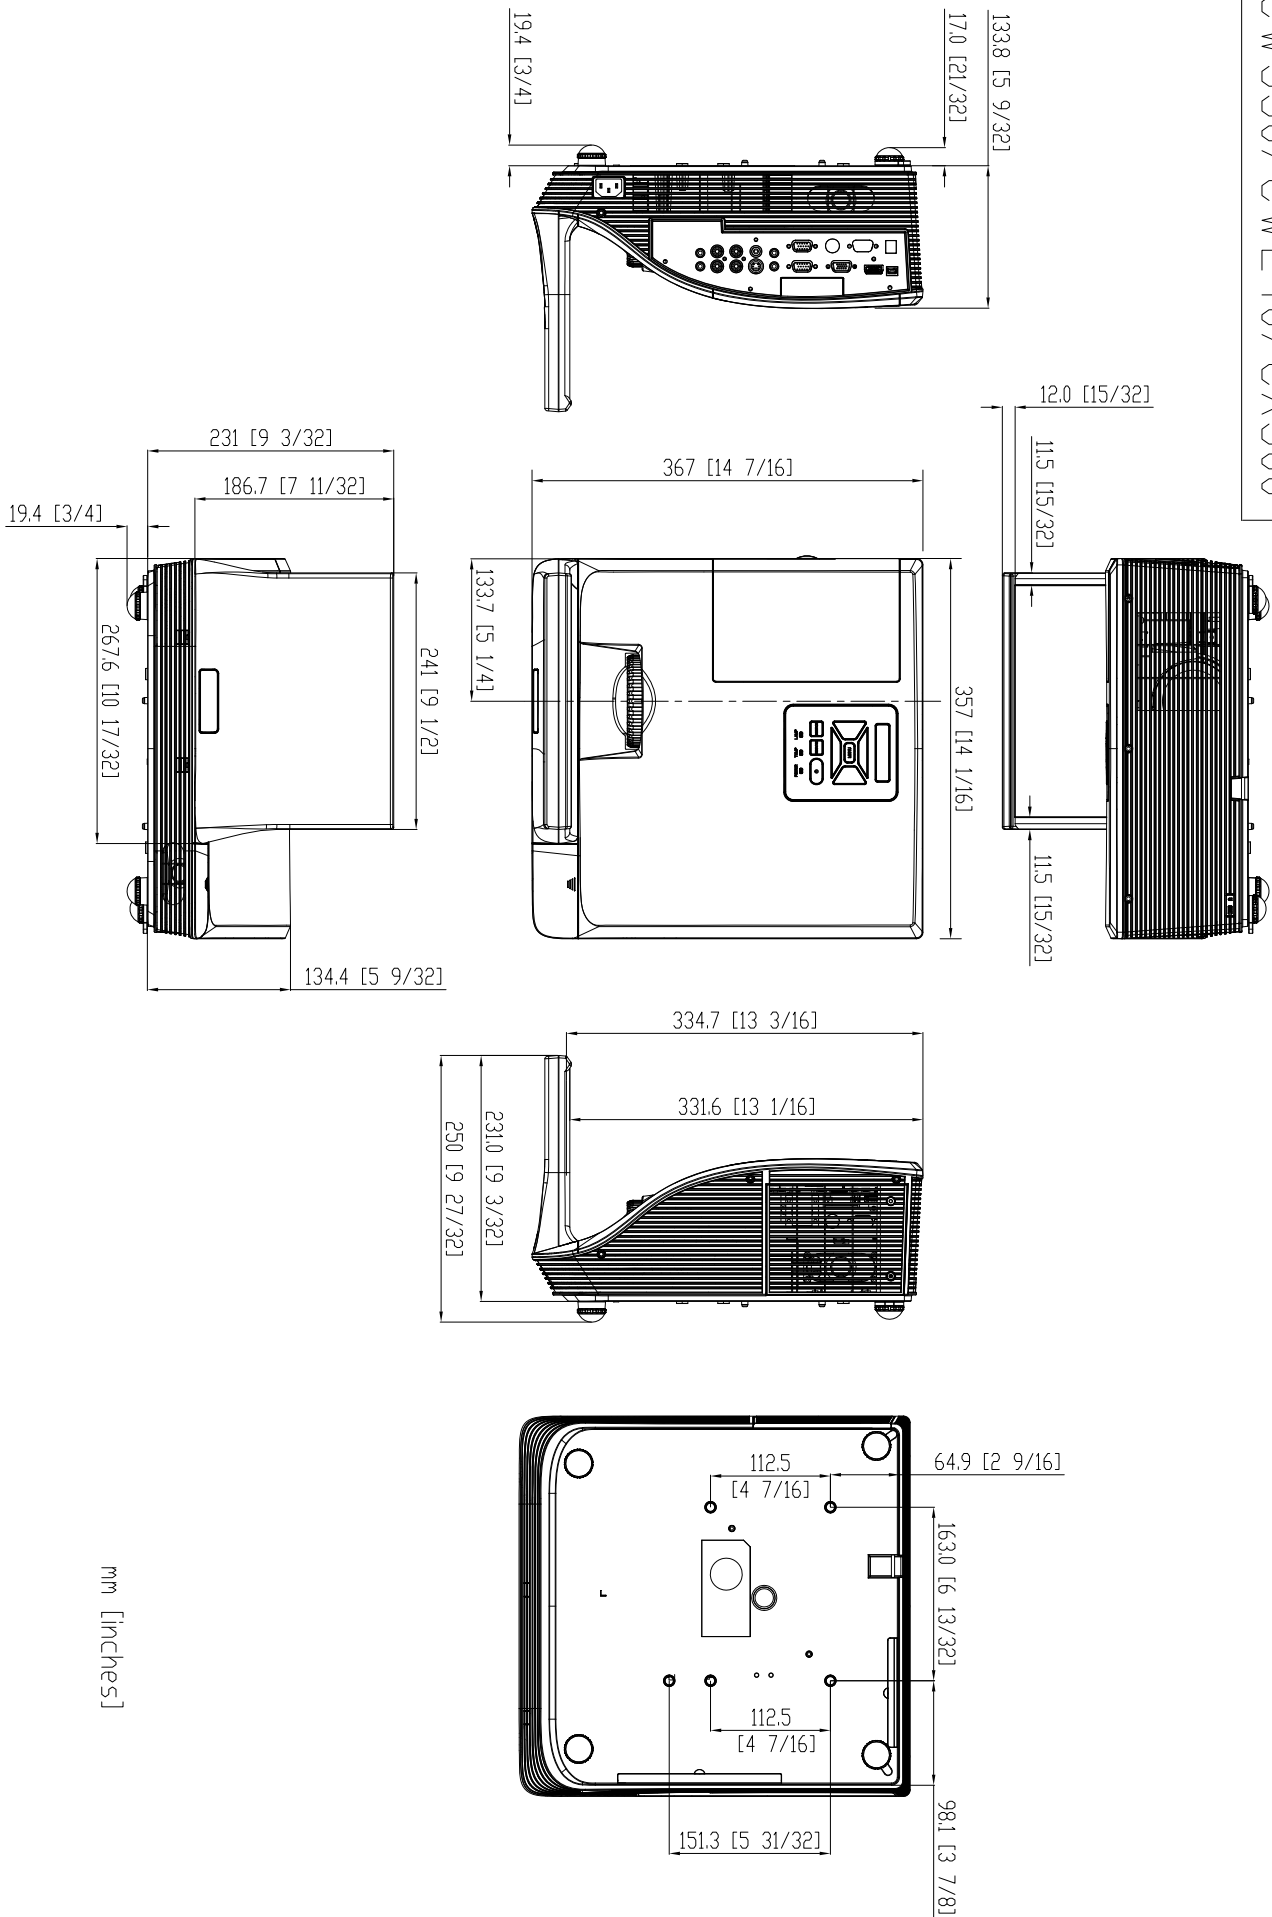

Parasonic Projector

PT-CW330/CW240/CX300

mm [inches]