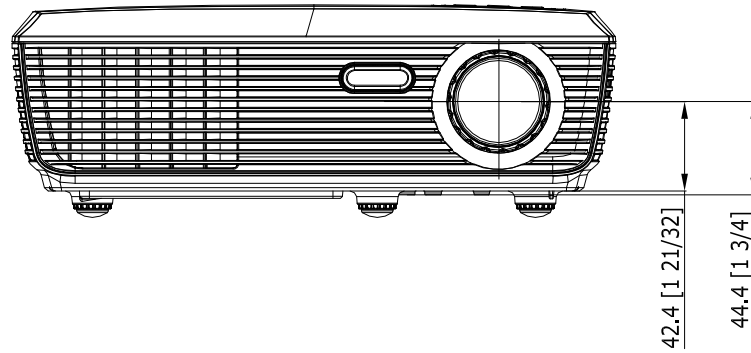

Panasonic Projector

PT-LX300/LX270

mm [inches]