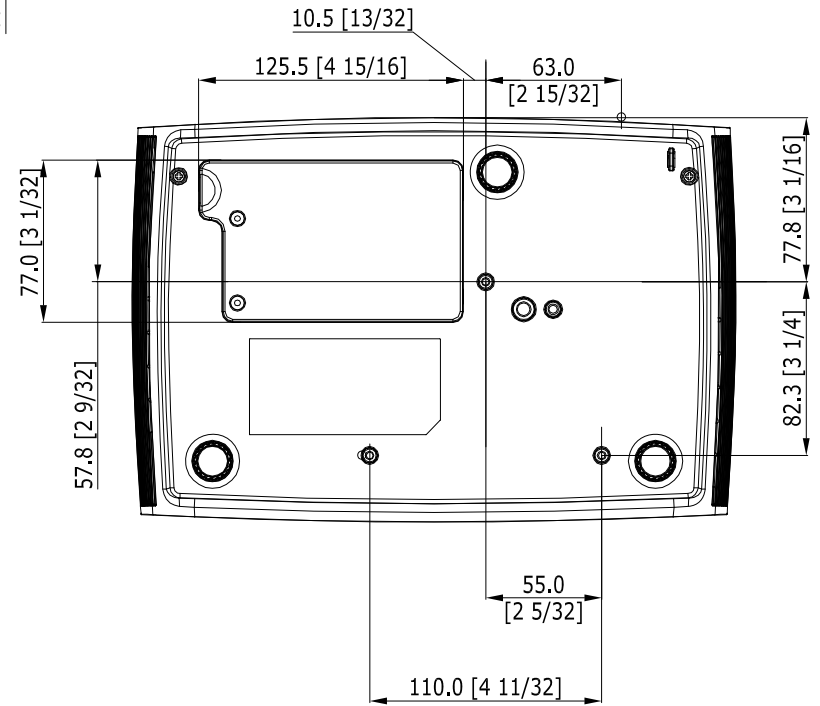

Panasonic Projector

PT-LX300/LX270

mm [inches]