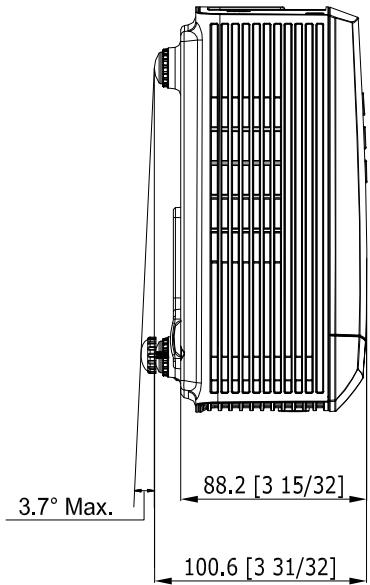

Panasonic Projector

PT-LX300/LX270

mm [inches]