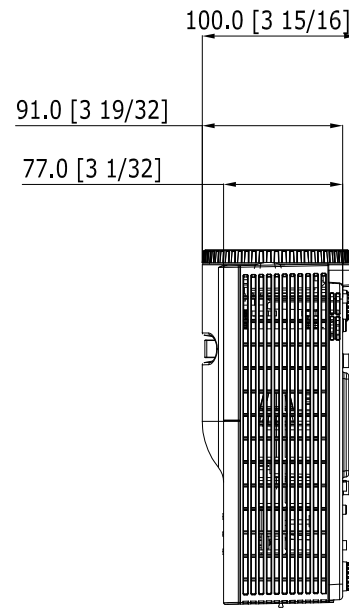

Panasonic Projector

PT-LX351/LX321/LX271

mm [inches]