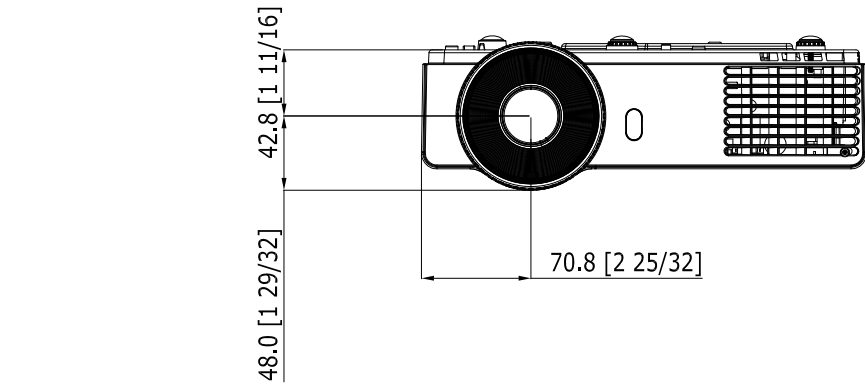

Panasonic Projector

PT-LX351/LX321/LX271

mm [inches]