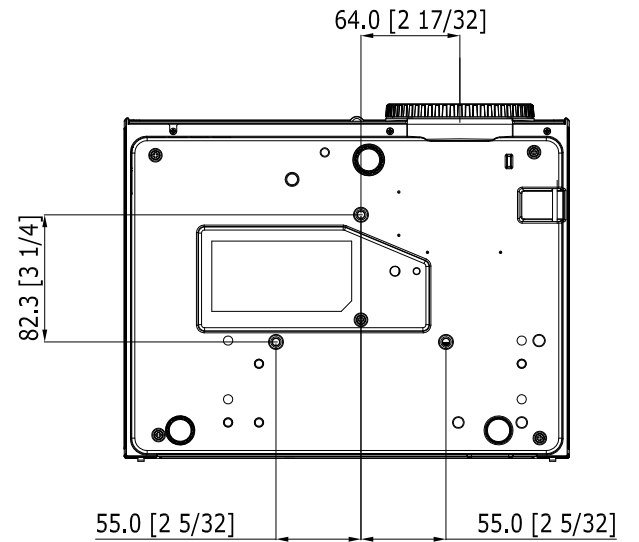

Panasonic Projector

PT-LX351/LX321/LX271

mm [inches]