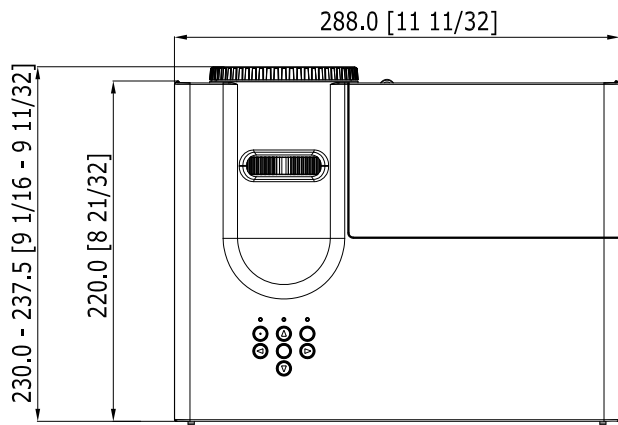

Panasonic Projector

PT-LX351/LX321/LX271

mm [inches]