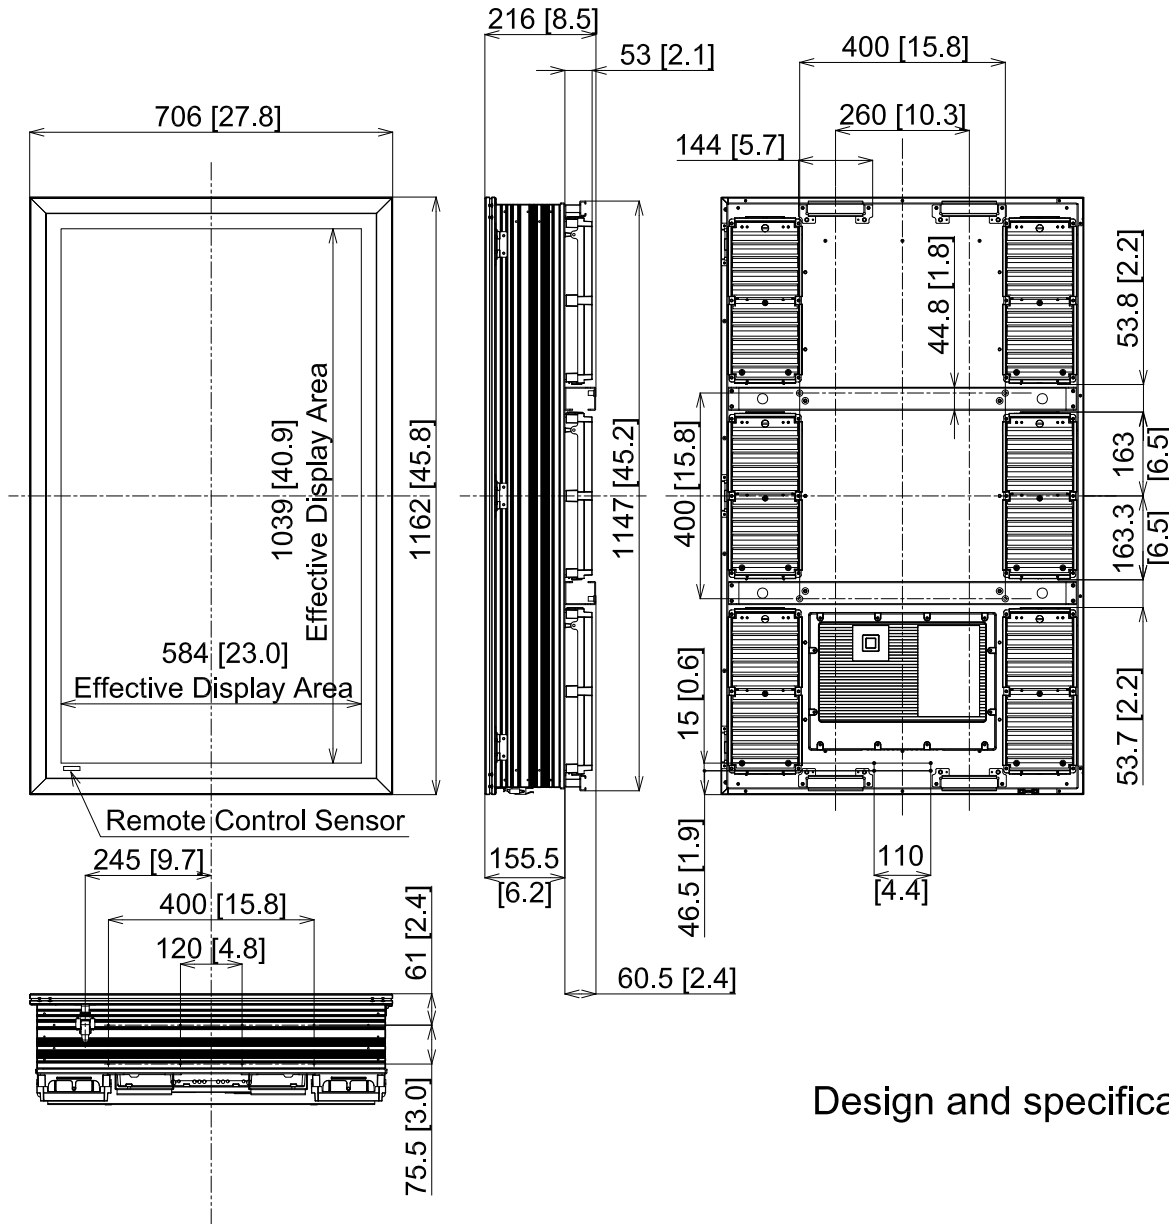

# 47-inch Class Tough LCD Display

## TH-47LFX6

31-MAY-2013

Unit : mm [inches]

Design and specifications subject to change without notice.