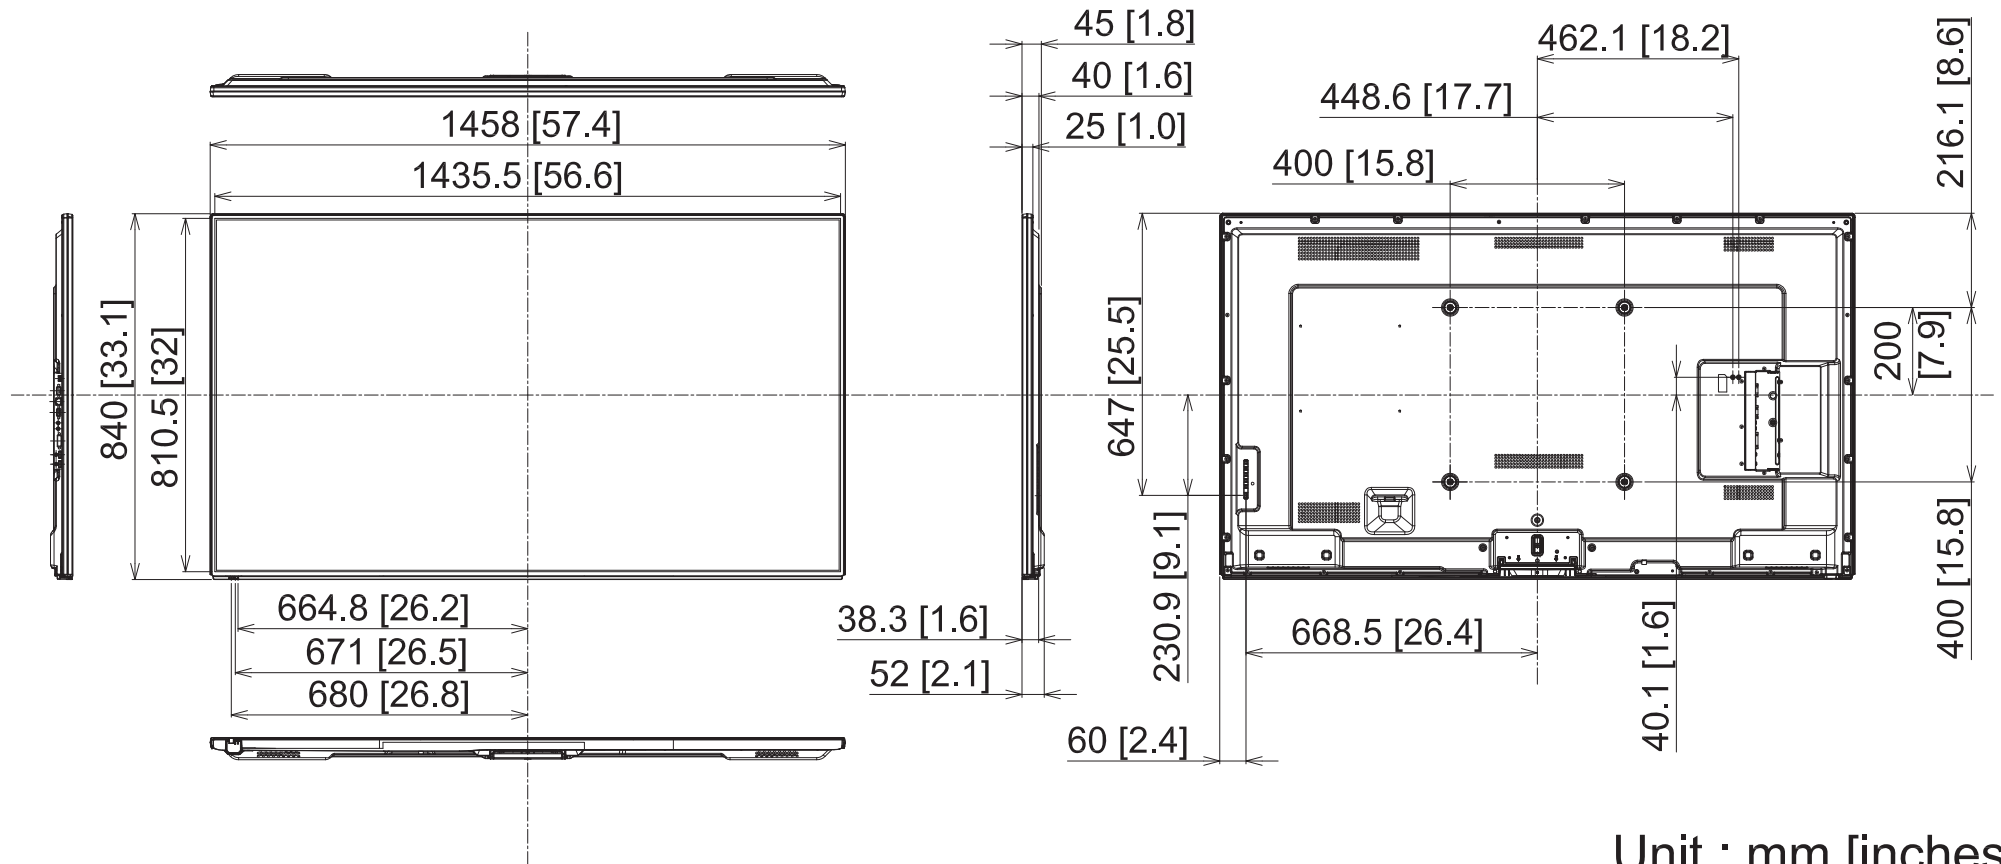

65-inch FULL HD LED Display TH-65LFE7

21-APRIL-2014

Unit : mm [inches]

Design and specifications subject to change without notice.

© Panasonic Corporation 2014