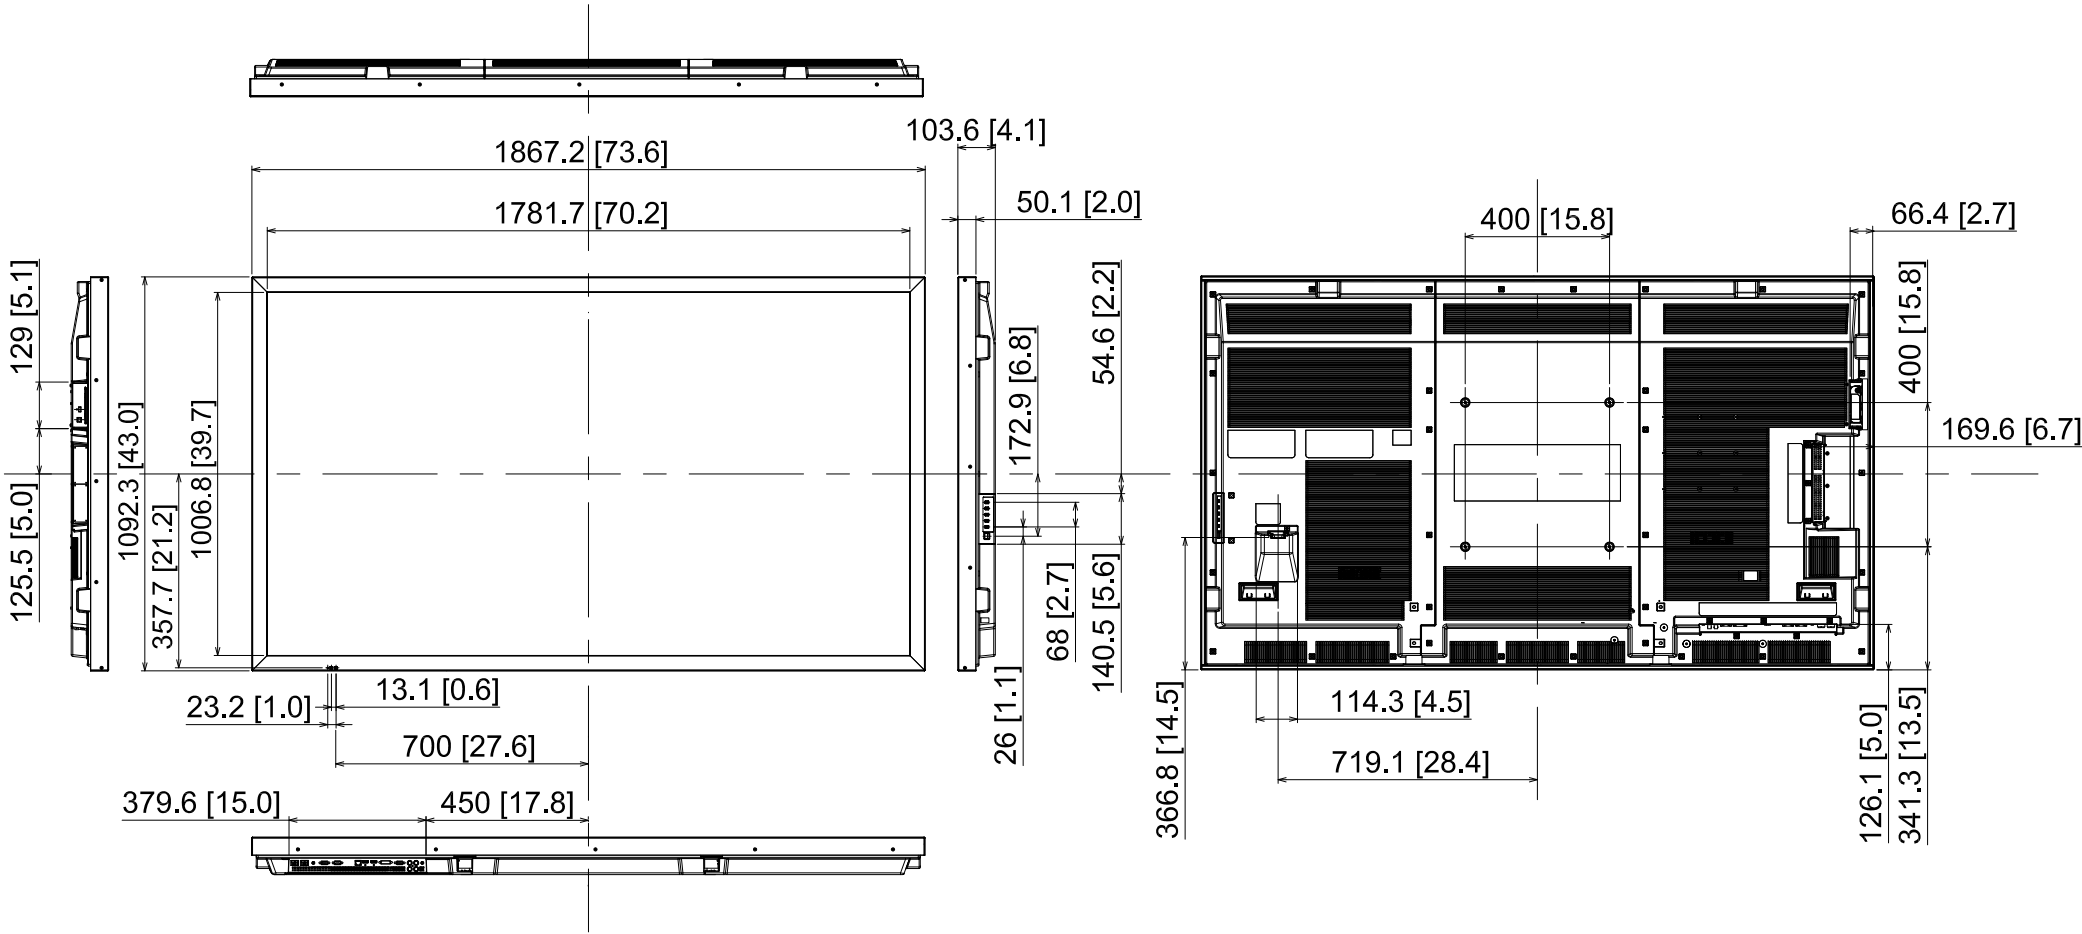

80-inch Multi Touch Screen LED Display

TH-80LFB70

5-MARCH-2014

Unit : mm [inches]

Design and specifications subject to change without notice.