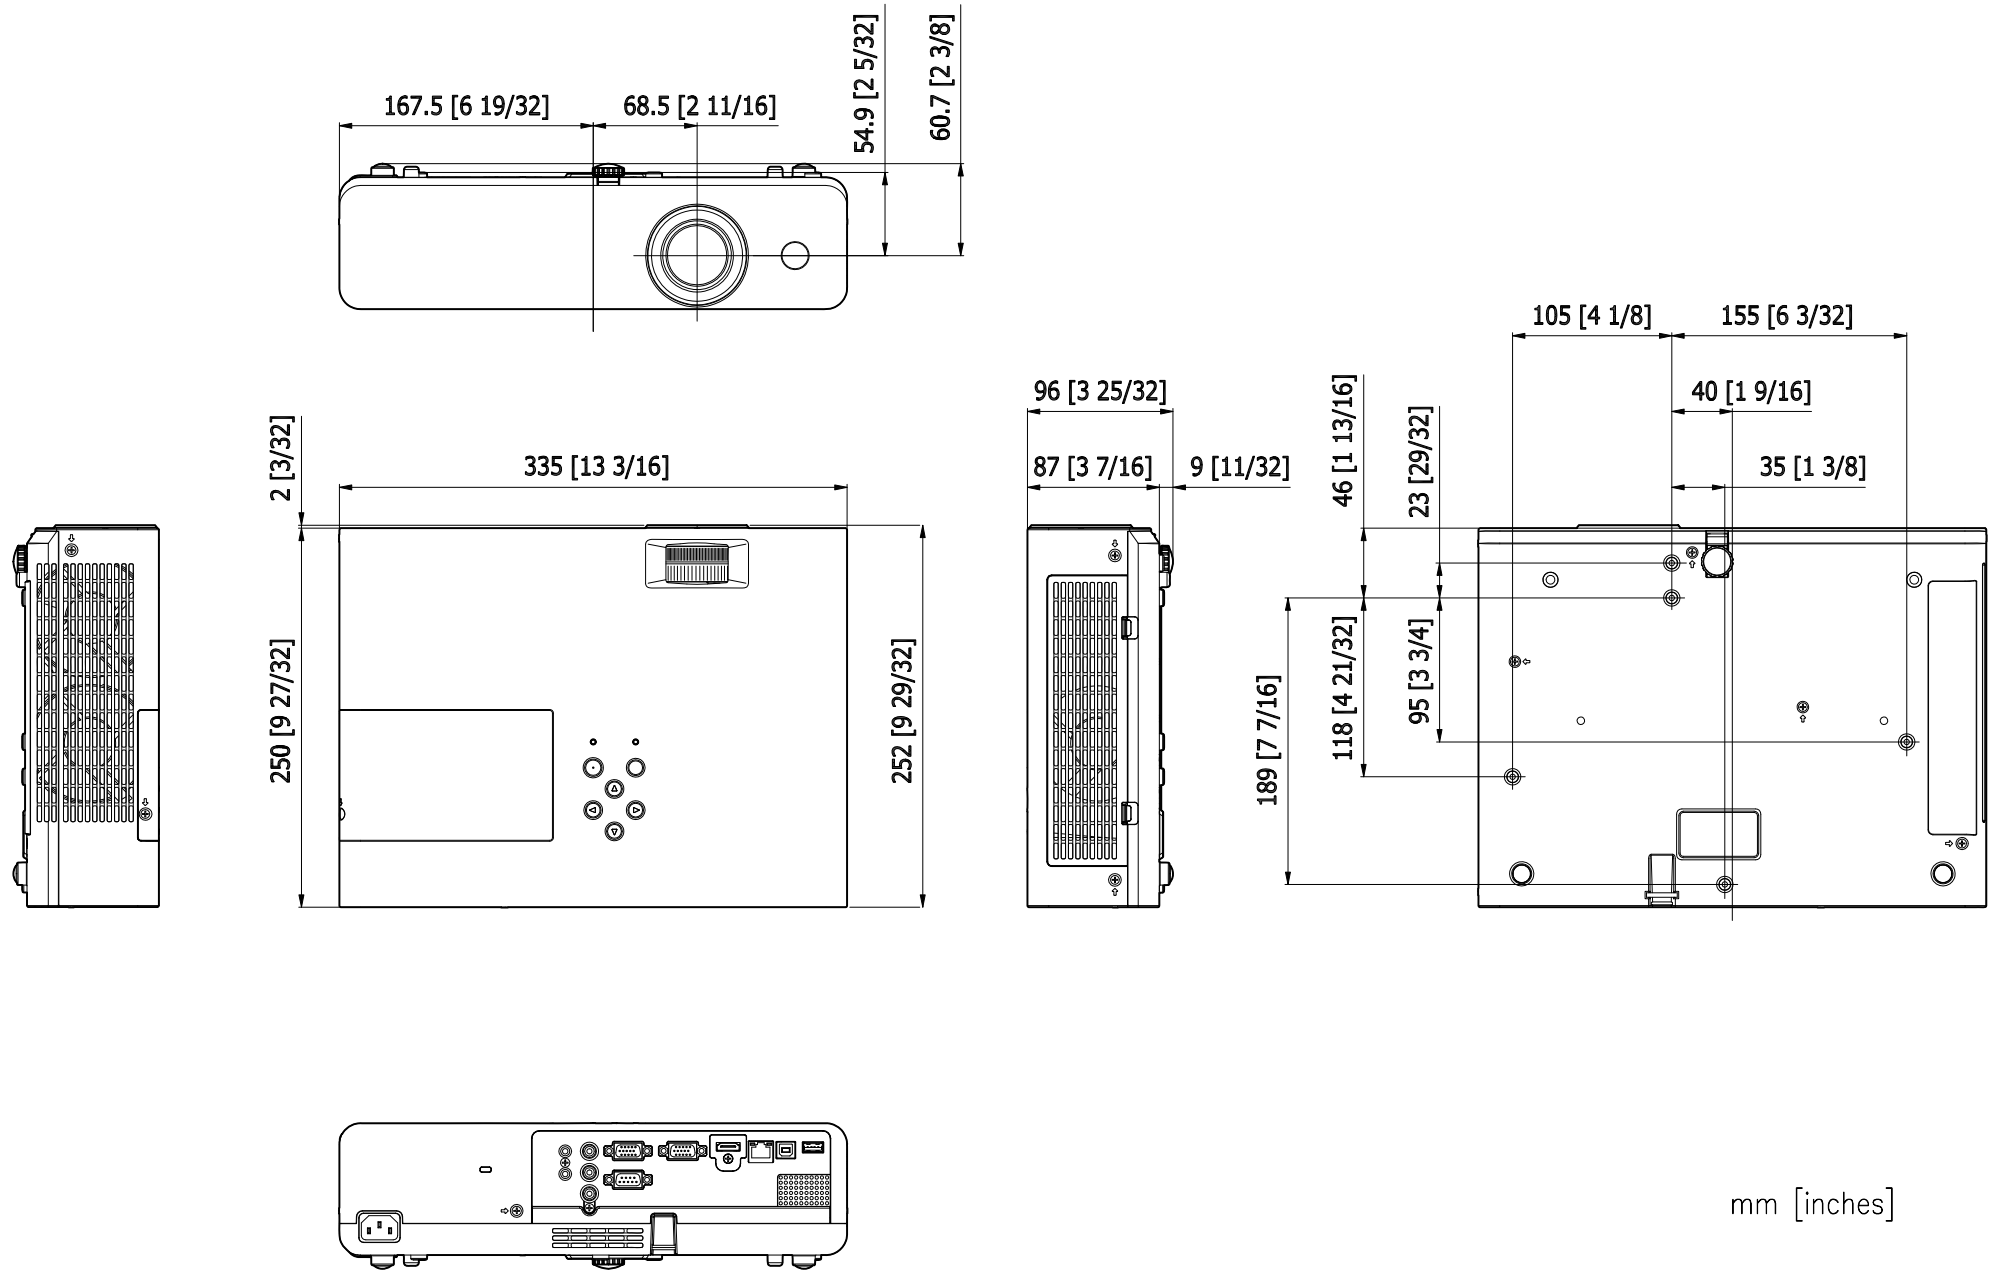

Panasonic Projector

PT-LW330/LW280/LB360/LB330

mm [inches]