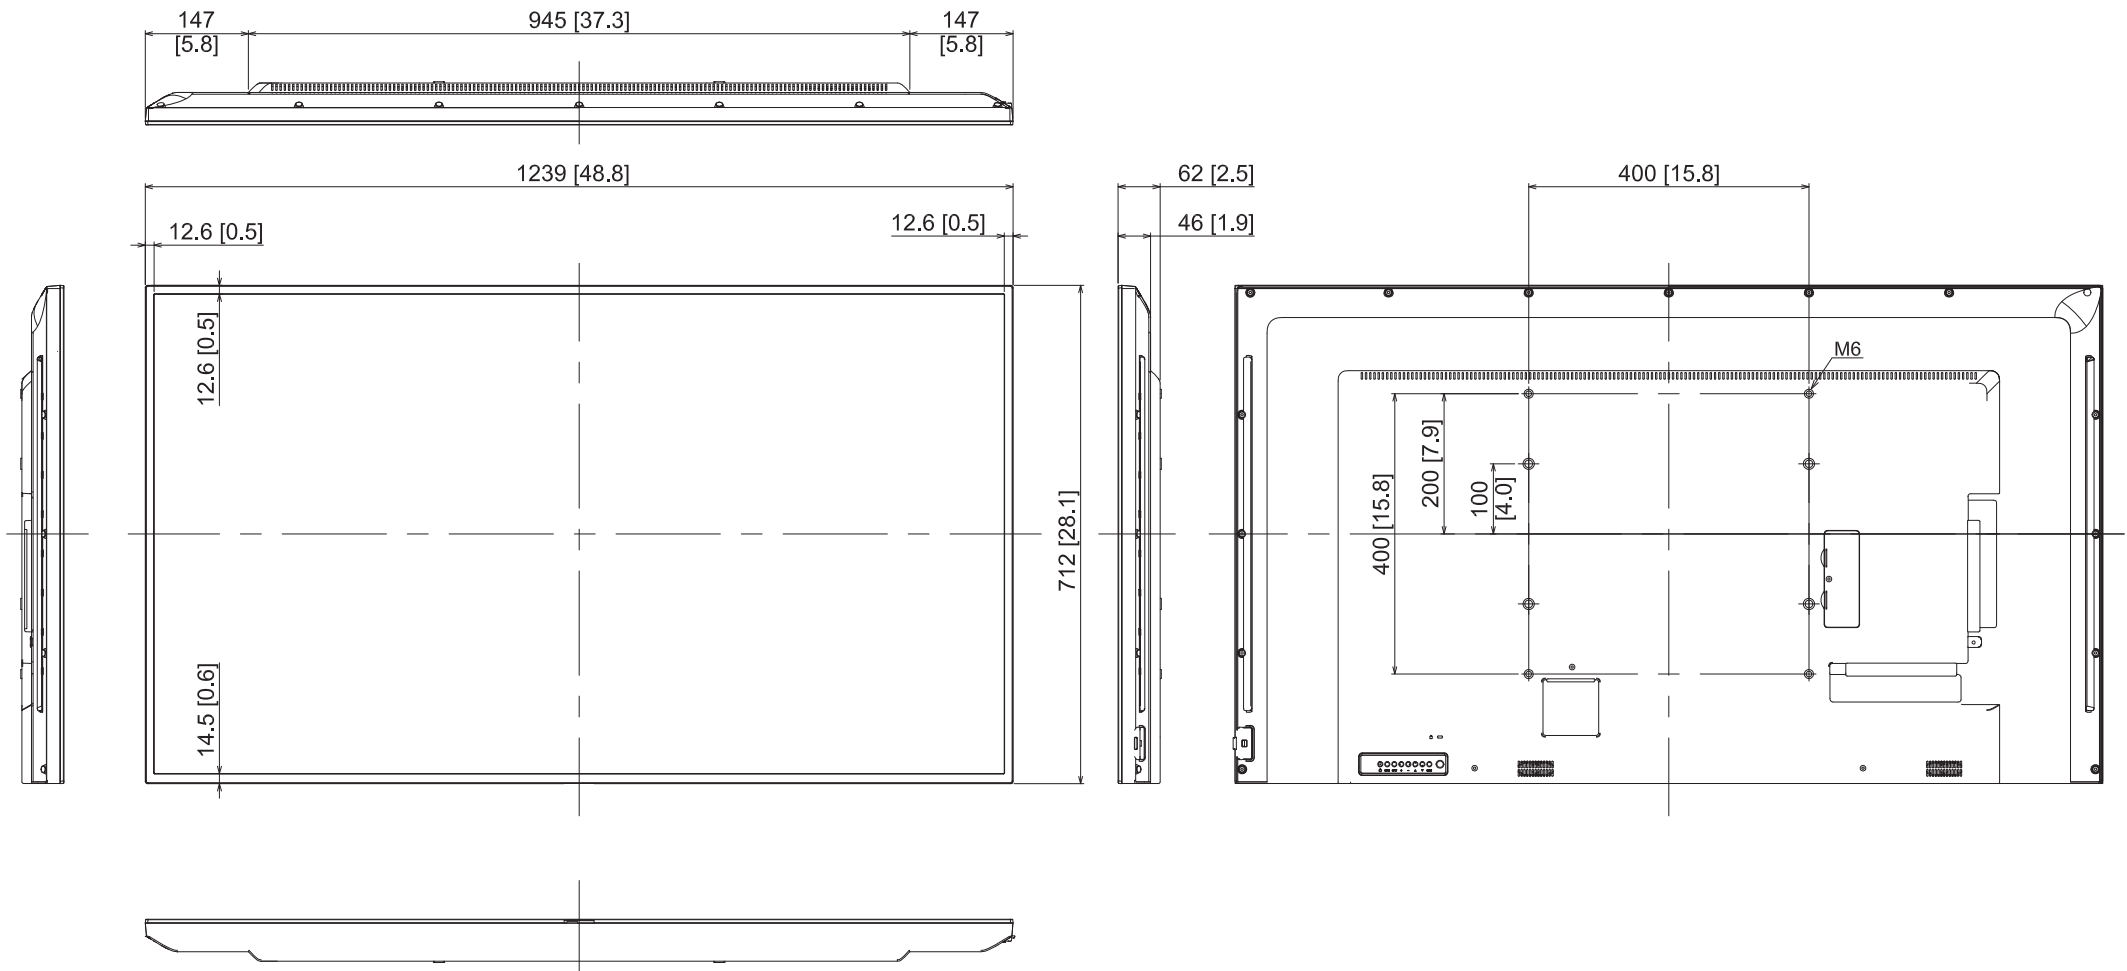

# 55-inch FULL HD LCD Display TH-55LFE8

23-APRIL-2015

Unit : mm [inches]

Design and specification subject to change without notice.