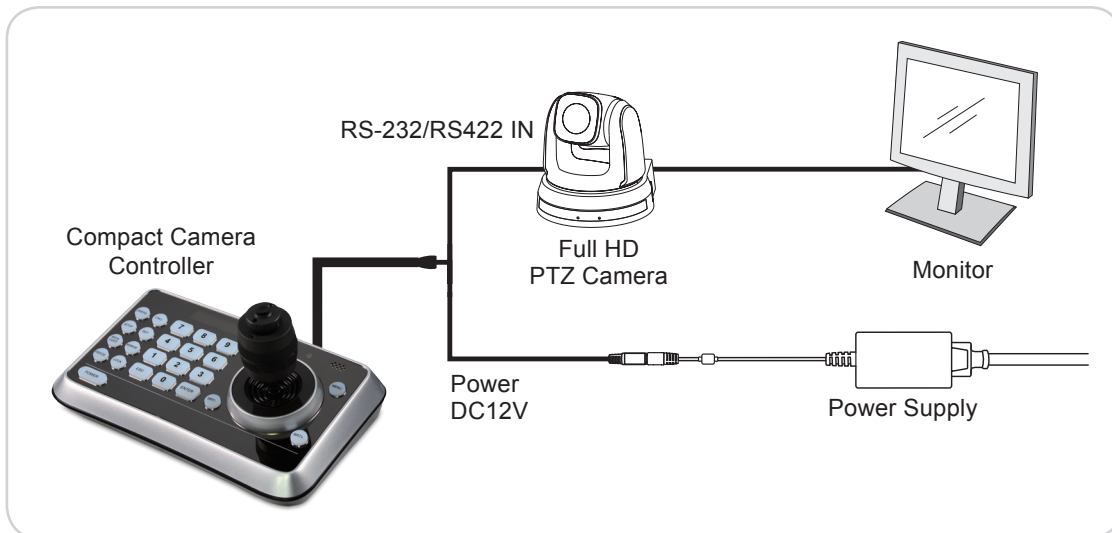

VS-K20

Compact Camera Controller

LumensTM
Brilliance by Design

The VS-K20 joystick controls any of the Lumens PTZ cameras. This accessory allows for easy operation and different camera adjustments. With its auto back light keys and OLED display, the VS-K20 is a great camera controller accessory.

Key Features

- Joystick for Pan/Tilt/Zoom and focusing
- Easy operation of versatile camera adjustments
- The RS-232/RS-422 communication interfaces allow long-distance communication
- High brightness OLED display
- Multi-level protection from illegal operation and settings
- Auto backlight keys

Product Specifications

Comm. Interface	Mini Din 8PIN	Backlight	Auto / Manual
Protocol	VISCA	Power	DC12V
Baud Rate	9600/38400 bps	Power Consumption	< 2W
Camera Control (Max.)	7	Dimensions (L x W x H)	7.9" x 4.7" x 4.1" (200 x 120 x 103 mm)
Joystick	4-axis (Pan/Tilt/Zoom/Focus)	Weight	1.1 lbs (0.5 kg)
Display	OLED		